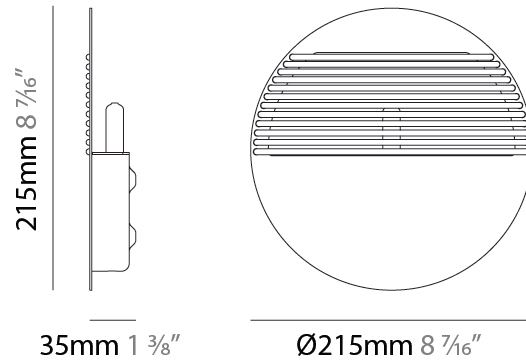

PROJECT	_____
TYPE	_____
SPECIFIER	_____
QUANTITY	_____
DATE	_____

DIAL SURFACE

D113040- _____ - _____
base number _____ Finish _____
Options _____

1. To build a product code in our configurator select the specify button on the base model # product page
2. To build a manual product code on this datasheet choose from the options listed below in blue font and add the suffix to the base model #

GENERAL

Series: Dial _____
Brand: Ole _____
Division: Design _____
Mounting Type: Surface _____
Mounting Location: Wall _____
Subcategory: Ambient _____

PHYSICAL

Shape: Round _____
Diameter (mm): 215 _____
Diameter (in): 8 7/16 _____
Height (mm): 2215 _____
Depth (mm): 35 _____
Height (in): 8 7/16 _____
Depth (in): 1 3/8 _____
Light Distribution: Indirect _____
Fixture Finish: [MWH](#) / [MBK](#) _____
Accent Finish: [WHI](#) / [MBK](#) / [BEI](#) / [OGR](#) / [MSA](#) / [SCO](#) / [MWH](#) _____
Fixture Material: Metal _____

ELECTRICAL

Number of Lamps: 1 _____
Lamp Type: LED Retrofit _____
Bulb Included: Bulb Not Included _____
Max. Wattage Per Lamp (W): 4 _____
Lamp Base: G9 _____
Input Voltage (V): 120 _____

LED

OPTICAL

RATINGS AND CERTIFICATIONS

Certified By: Certified for North American Standards _____
IP rating: IP20 _____