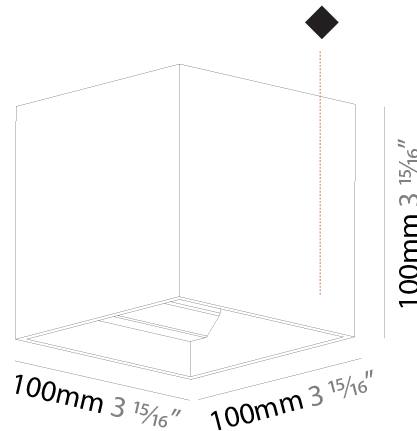

DICE SURFACE

A33252- : A33252-30K-01

base number

1. To build a product code in our configurator select the specify button on the base model # product page
2. To build a manual product code on this datasheet choose from the options listed below in blue font and add the suffix to the base model #

GENERAL

Series: Dice
Partner: Prolicht
Division: Architectural
Installation: Surface
Product Type: Wall Surface
Mounting Location: Wall
Light Distribution: Direct / Indirect

PHYSICAL

Shape: Cube
Length (mm): 100
Length (in): 3 ¹⁵/₁₆
Width (mm): 100
Width (in): 3 ¹⁵/₁₆
Height (mm): 100
Height (in): 3 ¹⁵/₁₆
Weight (kg): 1.423
Weight (lbs): 3.14
Fixture Material: Aluminum

ELECTRICAL

Lamp Type: LED (Zhaga Standard)
Input Wattage (W): 7.7
Total Output Wattage (W): 7
Driver Included: Yes
Driver Location: Integrated
Driver Type: Constant Current
Driver Class: Class 2
Input Voltage (V): 120
Constant Current (MA): 350

LED

Number of LEDs: 1
Color Temperature (°K): 3000
Max. Delivered Lumen (lm): 230
CRI: >90 CRI
Lamp Life (hrs): 50000

OPTICAL

RATINGS AND CERTIFICATIONS

Certified By: Certified for North American Standards
IP rating: IP20