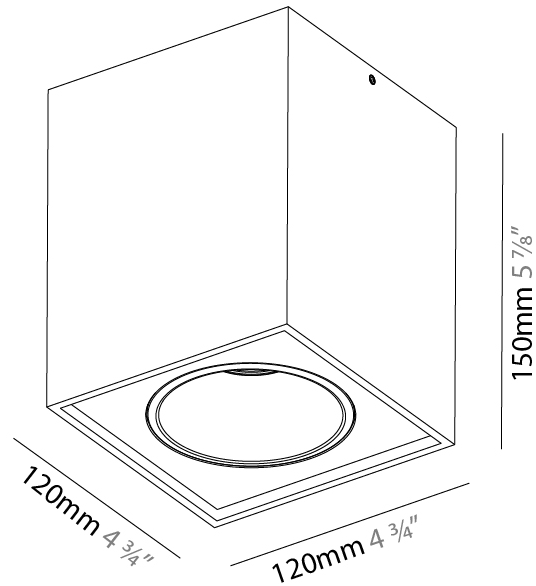

1. To build a product code in our configurator select the specify button on the base model # product page
2. To build a manual product code on this datasheet choose from the options listed below in blue font and add the suffix to the base model #

GENERAL

Series: Dice
Subseries: Dice Invader
Partner: Prolicht
Division: Architectural
Installation: Surface
Product Type: Ceiling Surface
Mounting Location: Ceiling
Light Distribution: Downlight

PHYSICAL

Shape: Cube
Length (mm): 120
Length (in): 4 ¾
Width (mm): 120
Width (in): 4 ¾
Height (mm): 150
Height (in): 5 ⅞
Weight (kg): 1.53
Weight (lbs): 3.37

Fixture Finish: [SSR / BKV / CWI / CRY / HAB / UFT / ITA / RUA / FTG / MYG / LOD / PUS / FRO / FUP / KIA / POP / BLS / SPG / MEY / GOH / CHC / COM / ABZ / JAG / OBR / MOS / ROR](#)
Fixture Material: Aluminum Die Cast

ELECTRICAL

Lamp Type: LED (Zhaga Standard)
Input Wattage (W): 10.1
Total Output Wattage (W): 9.8
Dimming: Non-Dimmable
Driver Included: Yes
Driver Location: Integrated
Driver Type: Constant Current
Driver Class: Class 2
Input Voltage (V): 120
Constant Current (MA): 350
Upon Request: 0-10V Dimming / Phase Dimming 120Vac only / Non-dimming 120-277Vac

LED

Number of LEDs: 1
Color Temperature (°K): 2700 / 3000 / 3500 / 4000
Max. Delivered Lumen (lm): 660 / 680 / 715 / 730
CRI: >90 CRI
Efficiency (%): 88
Lamp Life (hrs): 50000

OPTICAL

Reflector: [20 / 40 / 60](#)

RATINGS AND CERTIFICATIONS

Certified By: Certified for North American Standards
IP rating: IP20