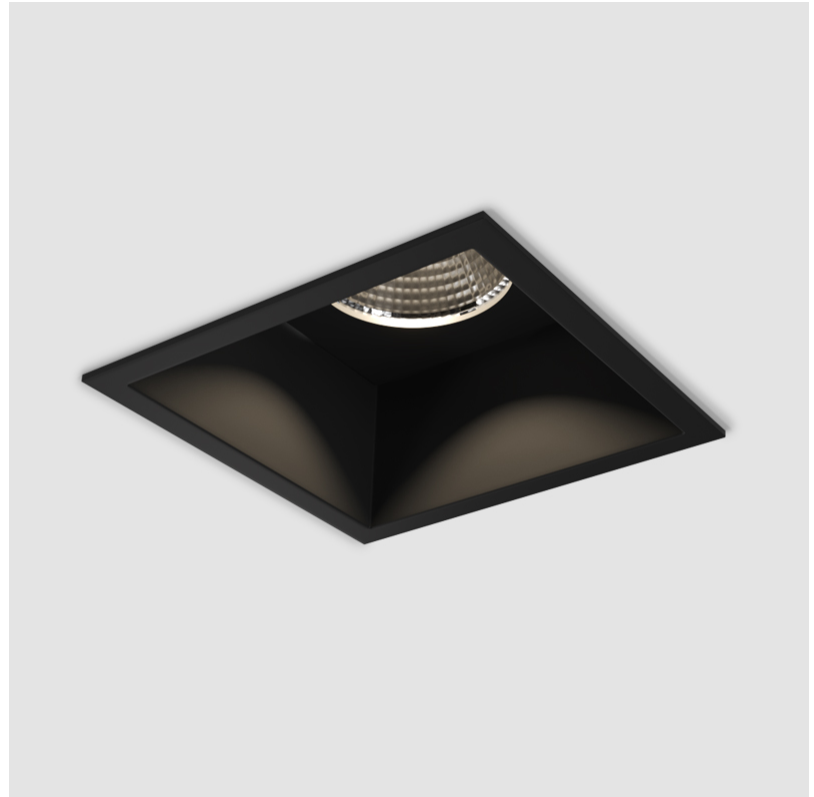

GENERAL

Series: Dice
Subseries: 4Di
Brand: Prolicht
Division: Architectural
Mounting Type: Recessed
Mounting Location: Ceiling
Subcategory: Downlight

PHYSICAL

Shape: Square
Length (mm): 92
Length (in): 3 5/8
Width (mm): 92
Width (in): 3 5/8
Depth (mm): 108
Depth (in): 4 1/4
Min. Recessing Depth (mm): 180
Min. Recessing Depth (in): 7 1/16
Light Distribution: Downlight
Fixture Finish: SSR / BKV / CWI / CRY / HAB / LAG / UFT / ITA / RUA / RUR / MIC / FTG / MYG / TWT / LOD / PUS / FRO / FUP / KIA / POP / BLS / SPG / MEY / GOH / GUM / CHC / COM / ABZ / JAG / OBR / MOS / ROR
Fixture Material: Aluminum Lampshade
Cut-out Measurements: 85mm / 3 3/8" x 85mm / 3 3/8"

ELECTRICAL

Lamp Type: LED (Zhaga Standard)
Input Wattage (W): 16
Total Output Wattage (W): 13
Dimming: Tri-Mode (Non-Dimming and Phase Dimming (120Vac only) and 0-10V Dimming)
Driver Included: No
Driver Location: Recessed Housing
Driver Type: Constant Current - Universal
Driver Class: Class 2
Housing: See components
Input Voltage (V): 120 - 277
Constant Current (MA): 350

LED

Number of LEDs: 1
Color Temperature (°K): 2700 / 3000 / 3500 / 4000
Max. Delivered Lumen (lm): 890 / 920 / 970 / 990
CRI: >90 CRI
Lamp Life (hrs): 50000

OPTICAL

Reflector: 20 / 40 / 60

RATINGS AND CERTIFICATIONS

Certified By: Certified for North American Standards
IP rating: IP20