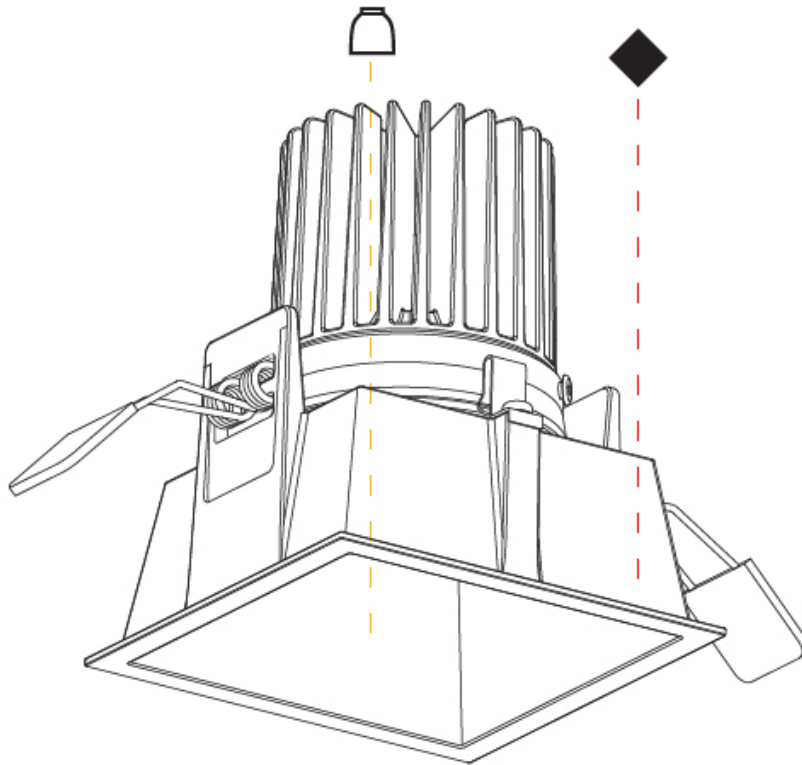

4DI RECESSED

A35726-

PROJECT	_____
TYPE	_____
SPECIFIER	_____
QUANTITY	_____
DATE	_____