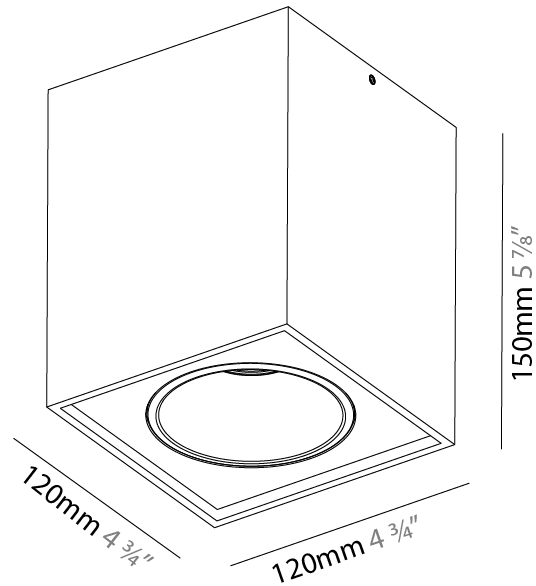

GENERAL

Series: Dice
Subseries: Dice Invader
Brand: Prolicht
Division: Architectural
Mounting Type: Surface
Mounting Location: Ceiling
Subcategory: Ambient

PHYSICAL

Shape: Cube
Length (mm): 120
Length (in): 4 3/4
Width (mm): 120
Width (in): 4 3/4
Height (mm): 150
Height (in): 5 7/8
Light Distribution: Downlight
Weight (kg): 1.53
Weight (lbs): 3.37
Fixture Finish: SSR / BKV / CWI / CRY / HAB / LAG / UFT / ITA / RUA / RUR / MIC / FTG / MYG / TWT / LOD / PUS / FRO / FUP / KIA / POP / BLS / SPG / MEY / GOH / GUM / CHC / COM / ABZ / JAG / OBR / MOS / ROR
Fixture Material: Aluminum Die Cast

ELECTRICAL

Lamp Type: LED (Zhaga Standard)
Input Wattage (W): 10.1
Total Output Wattage (W): 9.8
Dimming: Non-Dimmable
Driver Included: Yes
Driver Location: Integrated
Driver Type: Constant Current
Driver Class: Class 2
Input Voltage (V): 120
Constant Current (MA): 350
Upon Request: 0-10V Dimming / Phase Dimming 120Vac only / Non-dimming 120-277Vac

LED

Number of LEDs: 1
Color Temperature (°K): 2700 / 3000 / 3500 / 4000
Max. Delivered Lumen (lm): 660 / 680 / 715 / 730
CRI: >90 CRI
Efficiency (%): 88
Lamp Life (hrs): 50000

OPTICAL

Reflector: 20 / 40 / 60

RATINGS AND CERTIFICATIONS

Certified By: Certified for North American Standards
IP rating: IP20