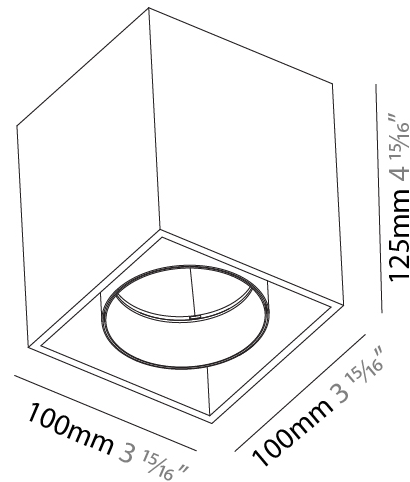

1. To build a product code in our configurator select the specify button on the base model # product page
2. To build a manual product code on this datasheet choose from the options listed below in blue font and add the suffix to the base model #

GENERAL

Series: Dice
Subseries: Dice ON
Brand: Prolicht
Division: Architectural
Mounting Type: Surface
Mounting Location: Ceiling
Subcategory: Ambient

PHYSICAL

Shape: Cube
Length (mm): 100
Length (in): 3 ¹⁵/₁₆
Width (mm): 100
Width (in): 3 ¹⁵/₁₆
Height (mm): 125
Height (in): 4 ¹⁵/₁₆
Light Distribution: Downlight
Weight (kg): 0.87
Weight (lbs): 1.92
Fixture Finish: SSR / BKV / CWI / CRY / HAB / LAG / UFT / ITA / RUA / RUR / MIC / FTG / MYG / TWT / LOD / PUS / FRO / FUP / KIA / POP / BLS / SPG / MEY / GOH / GUM / CHC / COM / ABZ / JAG / OBR / MOS / ROR
Fixture Material: Aluminum Die Cast

ELECTRICAL

Lamp Type: LED (Zhaga Standard)
Input Wattage (W): 10.1
Total Output Wattage (W): 9.25
Dimming: Tri-Mode (Non-Dimming and Phase Dimming (120Vac only) and 0-10V Dimming)
Driver Included: Yes
Driver Location: Integrated
Driver Type: Constant Current - Universal
Driver Class: Class 2
Input Voltage (V): 120 - 277
Constant Current (MA): 250

LED

Color Temperature (°K): 2700 / 3000 / 3500 / 4000
Max. Delivered Lumen (lm): 660 / 680 / 715 / 730
CRI: >90 CRI
Lamp Life (hrs): 50000

OPTICAL

Reflector^o: 14 / 19 / 36

RATINGS AND CERTIFICATIONS

Certified By: Certified for North American Standards
IP rating: IP20