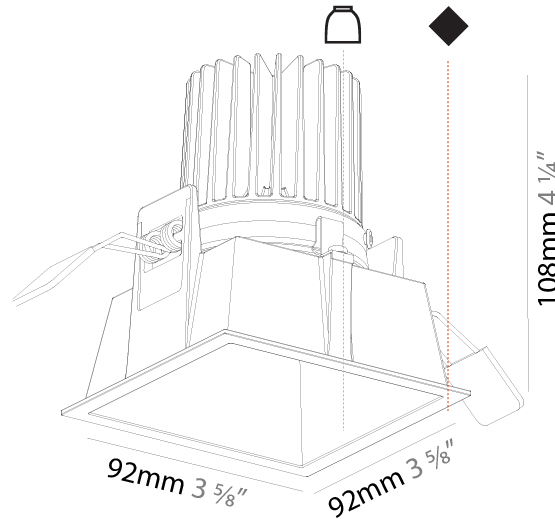

4DI RECESSED

A35727- -

base number   Finishes (Diamond)   Reflector Options

1. To build a product code in our configurator select the specify button on the base model # product page
2. To build a manual product code on this datasheet choose from the options listed below in blue font and add the suffix to the base model #

GENERAL

Series: Dice
Subseries: 4Di
Brand: Prolicht
Division: Architectural
Mounting Type: Recessed
Mounting Location: Ceiling

PHYSICAL

Shape: Square
Length (mm): 92
Length (in): 3 5/8
Width (mm): 92
Width (in): 3 5/8
Height (mm): 108
Height (in): 4 1/4
Min. Recessing Depth (mm): 120
Min. Recessing Depth (in): 4 3/4
Light Distribution: Downlight
Fixture Finish: SSR / BKV / CWI / CRY / HAB / LAG / UFT / ITA / RUA / RUR / MIC / FTG / MYG / TWT / LOD / PUS / FRO / FUP / KIA / POP / BLS / SPG / MEY / GOH / GUM / CHC / COM / ABZ / JAG / OBR / MOS / ROR
Fixture Material: Aluminum
Cut-out Measurements: 85mm / 3 3/8" x 85mm / 3 3/8"

ELECTRICAL

Lamp Type: LED (Zhaga Standard)
Total Output Wattage (W): 15
Dimming: Dali Dimming
Driver Included: No
Driver Location: Recessed Housing
Driver Type: Constant Current - 120Vac
Housing: See components
Input Voltage (V): 120
Constant Current (MA): 350

LED

Number of LEDs: 1
Color Temperature (°K): Warm Dim
Max. Delivered Lumen (lm): 770
CRI: >90 CRI
Lamp Life (hrs): 50000

OPTICAL

Reflector: 20 / 40 / 60

RATINGS AND CERTIFICATIONS

Certified By: Certified for North American Standards
IP rating: IP20