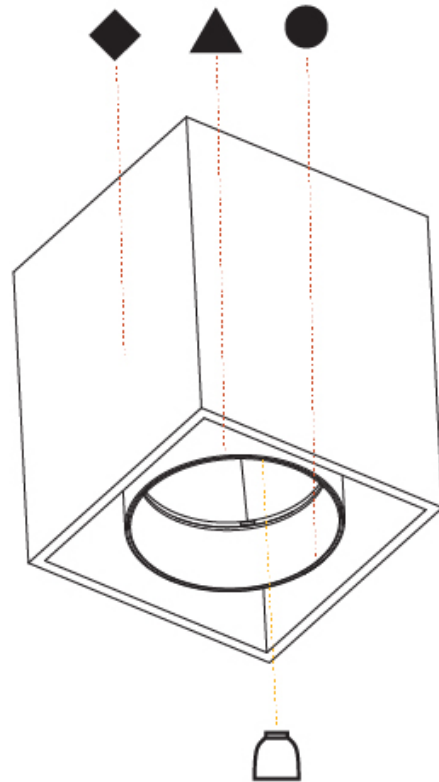

DICE ON SURFACE

A3D106-

PROJECT
TYPE
SPECIFIER
QUANTITY
DATE

A