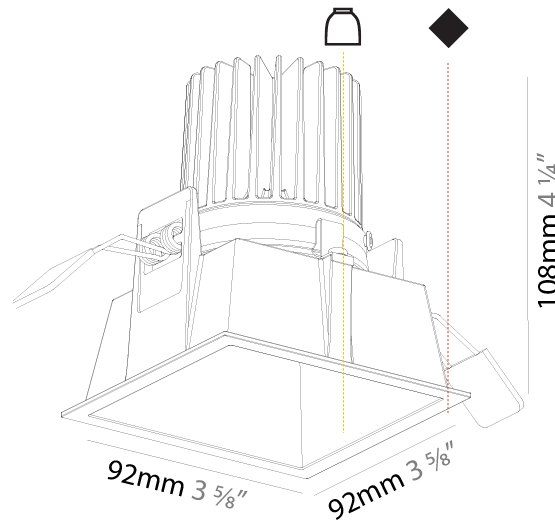

GENERAL

Series: Dice
Subseries: 4Di
Brand: Prolicht
Division: Architectural
Mounting Type: Recessed
Mounting Location: Ceiling
Subcategory: Downlight

PHYSICAL

Shape: Square
Length (mm): 92
Length (in): 3 5/8
Width (mm): 92
Width (in): 3 5/8
Depth (mm): 108
Depth (in): 4 1/4
Min. Recessing Depth (mm): 180
Min. Recessing Depth (in): 7 1/16
Light Distribution: Downlight
Fixture Finish: SSR / BKV / CWI / CRY / HAB / LAG / UFT / ITA / RUA / RUR / MIC / FTG / MYG / TWT / LOD / PUS / FRO / FUP / KIA / POP / BLS / SPG / MEY / GOH / GUM / CHC / COM / ABZ / JAG / OBR / MOS / ROR
Fixture Material: Aluminum Lampshade
Cut-out Measurements: 85mm / 3 3/8" x 85mm / 3 3/8"

ELECTRICAL

Lamp Type: LED (Zhaga Standard)
Input Wattage (W): 16
Total Output Wattage (W): 13
Dimming: Tri-Mode (Non-Dimming and Phase Dimming (120Vac only) and 0-10V Dimming)
Driver Included: No
Driver Location: Recessed Housing
Driver Type: Constant Current - Universal
Driver Class: Class 2
Housing: See components
Input Voltage (V): 120 - 277
Constant Current (MA): 350

LED

Number of LEDs: 1
Color Temperature (°K): 2700 / 3000 / 3500 / 4000
Max. Delivered Lumen (lm): 890 / 920 / 970 / 990
CRI: >90 CRI
Lamp Life (hrs): 50000

OPTICAL

Reflector: 20 / 40 / 60

RATINGS AND CERTIFICATIONS

Certified By: Certified for North American Standards
IP rating: IP20