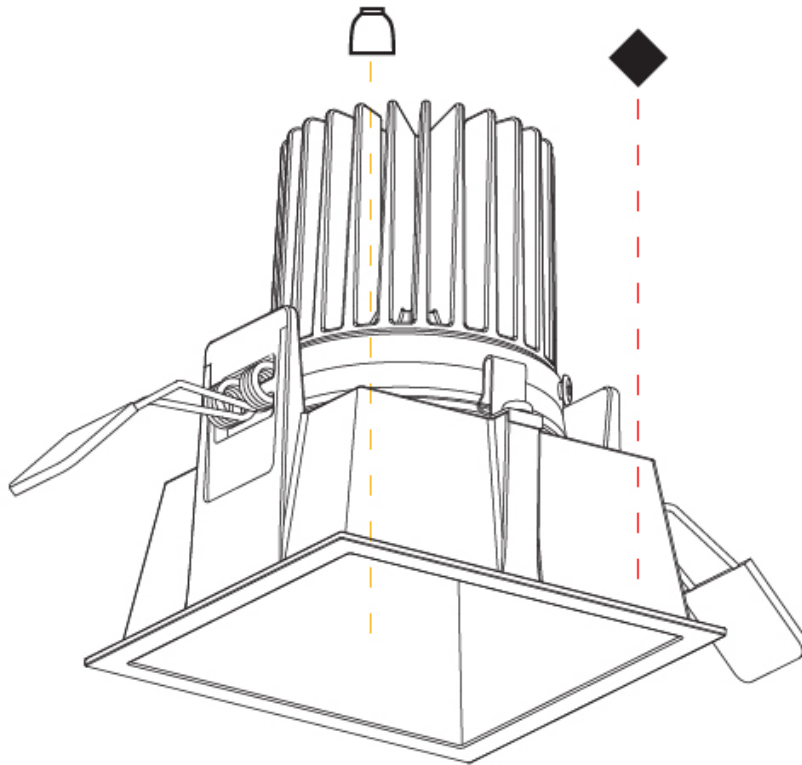

4DI RECESSED

A35727-

PROJECT	_____
TYPE	_____
SPECIFIER	_____
QUANTITY	_____
DATE	_____