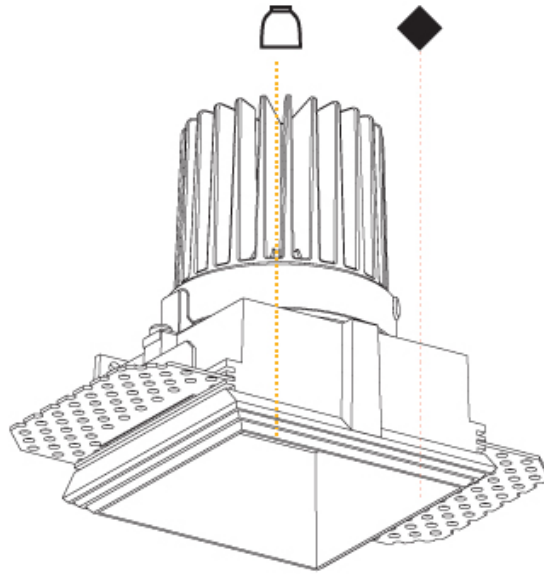

CAVE SINGLE TRIMLESS

A35704-

PROJECT	_____
TYPE	_____
SPECIFIER	_____
QUANTITY	_____
DATE	_____