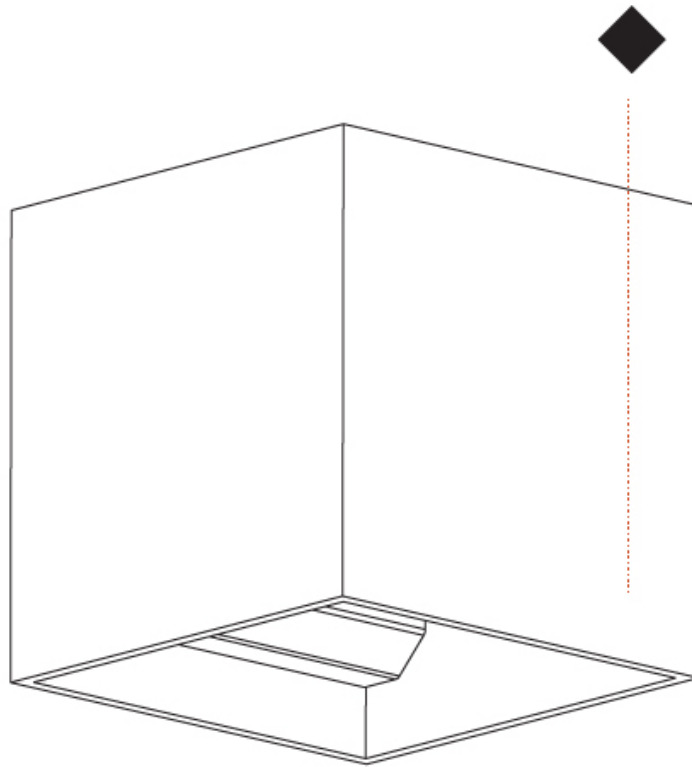

DICE SURFACE

A33255-

PROJECT _____

TYPE _____

SPECIFIER _____

QUANTITY _____

DATE _____