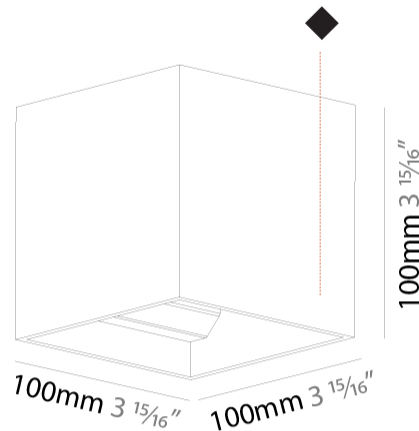

1. To build a product code in our configurator select the specify button on the base model # product page
2. To build a manual product code on this datasheet choose from the options listed below in blue font and add the suffix to the base model #

GENERAL

Series: Dice
Subseries: Dice
Brand: Prolicht
Division: Architectural
Mounting Type: Surface
Mounting Location: Wall
Subcategory: Ambient

PHYSICAL

Shape: Cube
Length (mm): 100
Length (in): 3 ¹⁵/₁₆
Height (mm): 100
Depth (mm): 100
Height (in): 3 ¹⁵/₁₆
Depth (in): 3 ¹⁵/₁₆
Light Distribution: Direct / Indirect
Weight (kg): 0.647
Weight (lbs): 1.423

Fixture Finish: [SSR / BKV / CWI / CRY / HAB / UFT / ITA / RUA / FTG / MYG / LOD / PUS / FRO / FUP / KIA / POP / BLS / SPG / MEY / GOH / GUM / CHC / COM / ABZ / JAG / OBR / MOS / ROR](#)
Fixture Material: Aluminum

ELECTRICAL

Lamp Type: LED (Zhaga Standard)
Input Wattage (W): 7.7
Total Output Wattage (W): 7
Dimming: Non-Dimmable
Driver Included: Yes
Driver Location: Integrated
Driver Type: Constant Current
Driver Class: Class 2
Input Voltage (V): 120
Constant Current (MA): 350
Upon Request: Remote: 0-10Vdc Dimming / Phase Dimming @120Vac only / Non-dimming 120/277Vac

LED

Color Temperature (°K): [2700 / 3000 / 3500 / 4000](#)
Max. Delivered Lumen (lm): 220 / 230 / 235 / 240
CRI: >90 CRI
Lamp Life (hrs): 50000

OPTICAL

RATINGS AND CERTIFICATIONS

Certified By: Certified for North American Standards
IP rating: IP20