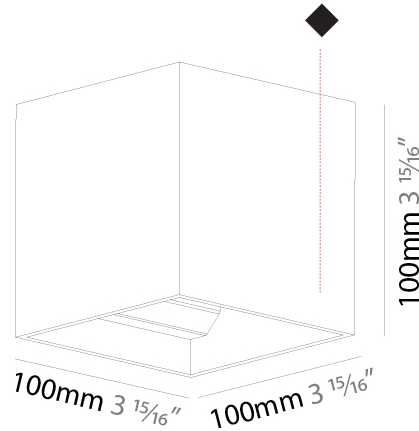

DICE SURFACE

A33252- : A33252-30K-01

base number

1. To build a product code in our configurator select the specify button on the base model # product page
2. To build a manual product code on this datasheet choose from the options listed below in blue font and add the suffix to the base model #

GENERAL

Series: Dice
Partner: Prolicht
Division: Architectural
Installation: Surface
Product Type: Wall Surface
Mounting Location: Wall
Light Distribution: Direct / Indirect

PHYSICAL

Shape: Cube
Length (mm): 100
Length (in): 3 15/16
Width (mm): 100
Width (in): 3 15/16
Height (mm): 100
Height (in): 3 15/16
Weight (kg): 1.423
Weight (lbs): 3.14
Fixture Material: Aluminum

ELECTRICAL

Lamp Type: LED (Zhaga Standard)
Input Wattage (W): 7.7
Total Output Wattage (W): 7
Driver Included: Yes
Driver Location: Integrated
Driver Type: Constant Current
Driver Class: Class 2
Input Voltage (V): 120
Constant Current (MA): 350

LED

Number of LEDs: 1
Color Temperature (°K): 3000
Max. Delivered Lumen (lm): 230
CRI: >90 CRI
Lamp Life (hrs): 50000

OPTICAL

RATINGS AND CERTIFICATIONS

Certified By: Certified for North American Standards
IP rating: IP20