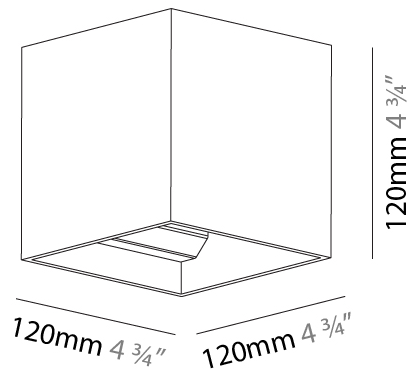

1. To build a product code in our configurator select the specify button on the base model # product page
2. To build a manual product code on this datasheet choose from the options listed below in blue font and add the suffix to the base model #

GENERAL

Series: Dice
Subseries: Dice
Partner: Prolicht
Division: Architectural
Installation: Surface
Product Type: Wall Surface
Mounting Location: Wall
Light Distribution: Direct / Indirect

PHYSICAL

Shape: Cube
Length (mm): 120
Length (in): 4 ¾
Height (mm): 120
Depth (mm): 120
Height (in): 4 ¾
Depth (in): 4 ¾
Weight (kg): 0.909
Weight (lbs): 2.0

Fixture Finish: [SSR / BKV / CWI / CRY / HAB / UFT / ITA / RUA / FTG / MYG / LOD / PUS / FRO / FUP / KIA / POP / BLS / SPG / MEY / GOH / CHC / COM / ABZ / JAG / OBR / MOS / ROR](#)
Fixture Material: Aluminum

ELECTRICAL

Lamp Type: LED (Zhaga Standard)
Input Wattage (W): 7.7
Total Output Wattage (W): 7
Dimming: Non-Dimmable
Driver Included: Yes
Driver Location: Integrated
Driver Type: Constant Current
Driver Class: Class 2
Input Voltage (V): 120
Constant Current (MA): 350
Upon Request: Remote: 0-10Vdc Dimming / Phase Dimming @120Vac only / Non-dimming 120/277Vac

LED

Color Temperature (°K): [2700 / 3000 / 3500 / 4000](#)
Max. Delivered Lumen (lm): 220 / 230 / 235 / 240
CRI: >90 CRI
Efficiency (%): 37
Lamp Life (hrs): 50000

OPTICAL

RATINGS AND CERTIFICATIONS

Certified By: Certified for North American Standards
IP rating: IP20