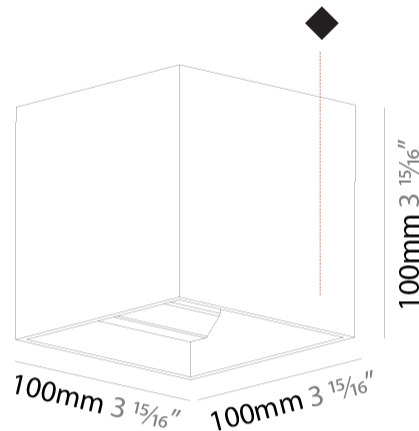

base number   Color   Finishes
Temperature   (Diamond)

1. To build a product code in our configurator select the specify button on the base model # product page
2. To build a manual product code on this datasheet choose from the options listed below in blue font and add the suffix to the base model #

GENERAL

Series: Dice
Subseries: Dice
Brand: Prolicht
Division: Architectural
Mounting Type: Surface
Mounting Location: Wall
Subcategory: Ambient

PHYSICAL

Shape: Cube
Length (mm): 100
Length (in): 3 ¹⁵/₁₆
Height (mm): 100
Depth (mm): 100
Height (in): 3 ¹⁵/₁₆
Depth (in): 3 ¹⁵/₁₆
Light Distribution: Direct / Indirect
Weight (kg): 0.647
Weight (lbs): 1.423

Fixture Finish: SSR / BKV / CWI / CRY / HAB / UFT / ITA / RUA / FTG / MYG / LOD / PUS / FRO / FUP / KIA / POP / BLS / SPG / MEY / GOH / GUM / CHC / COM / ABZ / JAG / OBR / MOS / ROR
Fixture Material: Aluminum

ELECTRICAL

Lamp Type: LED (Zhaga Standard)
Input Wattage (W): 7.7
Total Output Wattage (W): 7
Dimming: Non-Dimmable
Driver Included: Yes
Driver Location: Integrated
Driver Type: Constant Current
Driver Class: Class 2
Input Voltage (V): 120
Constant Current (MA): 350
Upon Request: Remote: 0-10Vdc Dimming / Phase Dimming @120Vac only / Non-dimming 120/277Vac

LED

Color Temperature (°K): 2700 / 3000 / 3500 / 4000
Max. Delivered Lumen (lm): 220 / 230 / 235 / 240
CRI: >90 CRI
Lamp Life (hrs): 50000

OPTICAL

RATINGS AND CERTIFICATIONS

Certified By: Certified for North American Standards
IP rating: IP20