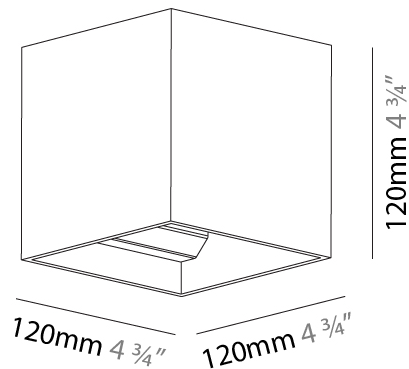

1. To build a product code in our configurator select the specify button on the base model # product page
2. To build a manual product code on this datasheet choose from the options listed below in blue font and add the suffix to the base model #

GENERAL

Series: Dice
Subseries: Dice
Brand: Prolight
Division: Architectural
Mounting Type: Surface
Mounting Location: Wall
Subcategory: Ambient

PHYSICAL

Shape: Cube
Length (mm): 120
Length (in): 4 3/4
Height (mm): 120
Depth (mm): 120
Height (in): 4 3/4
Depth (in): 4 3/4
Light Distribution: Direct / Indirect
Weight (kg): 0.909
Weight (lbs): 2.0
Fixture Finish: SSR / BKV / CWI / CRY / HAB / UFT / ITA / RUA / FTG / MYG / LOD / PUS / FRO / FUP / KIA / POP / BLS / SPG / MEY / GOH / GUM / CHC / COM / ABZ / JAG / OBR / MOS / ROR
Fixture Material: Aluminum

ELECTRICAL

Lamp Type: LED (Zhaga Standard)
Input Wattage (W): 7.7
Total Output Wattage (W): 7
Dimming: Non-Dimmable
Driver Included: Yes
Driver Location: Integrated
Driver Type: Constant Current
Driver Class: Class 2
Input Voltage (V): 120
Constant Current (MA): 350
Upon Request: Remote: 0-10Vdc Dimming / Phase Dimming @120Vac only / Non-dimming 120/277Vac

LED

Color Temperature (°K): 2700 / 3000 / 3500 / 4000
Max. Delivered Lumen (lm): 220 / 230 / 235 / 240
CRI: >90 CRI
Efficiency (%): 37
Lamp Life (hrs): 50000

OPTICAL

RATINGS AND CERTIFICATIONS

Certified By: Certified for North American Standards
IP rating: IP20