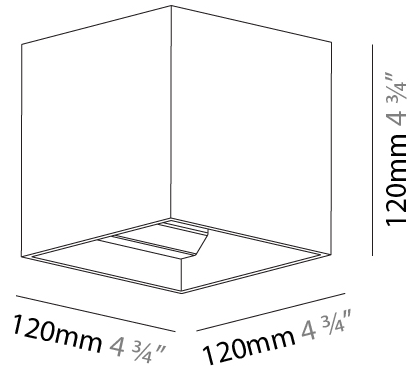

1. To build a product code in our configurator select the specify button on the base model # product page
2. To build a manual product code on this datasheet choose from the options listed below in blue font and add the suffix to the base model #

GENERAL

Series: Dice
Subseries: Dice
Brand: Prolight
Division: Architectural
Mounting Type: Surface
Mounting Location: Wall
Subcategory: Ambient

PHYSICAL

Shape: Cube
Length (mm): 120
Length (in): 4 3/4
Height (mm): 120
Depth (mm): 120
Height (in): 4 3/4
Depth (in): 4 3/4
Light Distribution: Direct / Indirect
Weight (kg): 0.909
Weight (lbs): 2.0
Fixture Finish: [SSR / BKV / CWI / CRY / HAB / UFT / ITA / RUA / FTG / MYG / LOD / PUS / FRO / FUP / KIA / POP / BLS / SPG / MEY / GOH / GUM / CHC / COM / ABZ / JAG / OBR / MOS / ROR](#)
Fixture Material: Aluminum

ELECTRICAL

Lamp Type: LED (Zhaga Standard)
Input Wattage (W): 7.7
Total Output Wattage (W): 7
Dimming: Non-Dimmable
Driver Included: Yes
Driver Location: Integrated
Driver Type: Constant Current
Driver Class: Class 2
Input Voltage (V): 120
Constant Current (MA): 350
Upon Request: Remote: 0-10Vdc Dimming / Phase Dimming @120Vac only / Non-dimming 120/277Vac

LED

Color Temperature (°K): [2700 / 3000 / 3500 / 4000](#)
Max. Delivered Lumen (lm): 220 / 230 / 235 / 240
CRI: >90 CRI
Efficiency (%): 37
Lamp Life (hrs): 50000

OPTICAL

RATINGS AND CERTIFICATIONS

Certified By: Certified for North American Standards
IP rating: IP20