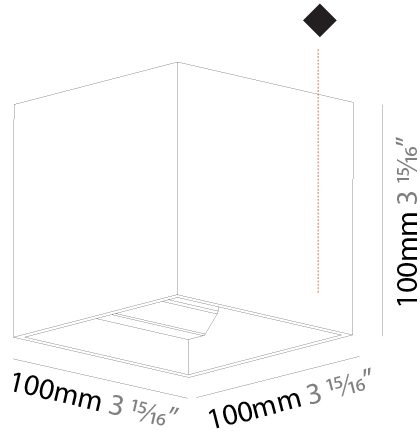

PROJECT	_____
TYPE	_____
SPECIFIER	_____
QUANTITY	_____
DATE	_____

DICE SURFACE

A33252- : A33252-30K-01

base number

1. To build a product code in our configurator select the specify button on the base model # product page
2. To build a manual product code on this datasheet choose from the options listed below in blue font and add the suffix to the base model #

GENERAL

Series: Dice
Partner: Prolicht
Division: Architectural
Installation: Surface
Product Type: Wall Surface
Mounting Location: Wall
Light Distribution: Direct / Indirect

PHYSICAL

Shape: Cube
Length (mm): 100
Length (in): 3 15/16
Width (mm): 100
Width (in): 3 15/16
Height (mm): 100
Height (in): 3 15/16
Weight (kg): 1.423
Weight (lbs): 3.14
Fixture Material: Aluminum

ELECTRICAL

Lamp Type: LED (Zhaga Standard)
Input Wattage (W): 7.7
Total Output Wattage (W): 7
Driver Included: Yes
Driver Location: Integrated
Driver Type: Constant Current
Driver Class: Class 2
Input Voltage (V): 120
Constant Current (MA): 350

LED

Number of LEDs: 1
Color Temperature (°K): 3000
Max. Delivered Lumen (lm): 230
CRI: >90 CRI
Lamp Life (hrs): 50000

OPTICAL

RATINGS AND CERTIFICATIONS

Certified By: Certified for North American Standards
IP rating: IP20