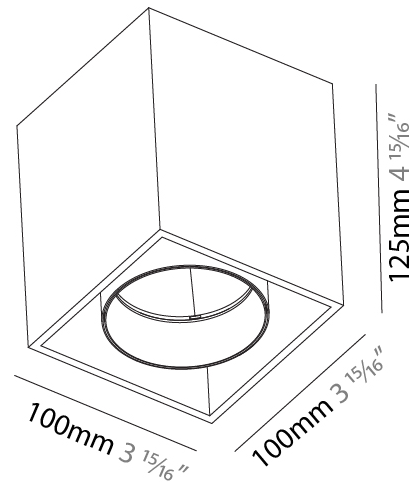

1. To build a product code in our configurator select the specify button on the base model # product page
2. To build a manual product code on this datasheet choose from the options listed below in blue font and add the suffix to the base model #

GENERAL

Series: Dice
Subseries: Dice ON
Partner: Prolicht
Division: Architectural
Installation: Surface
Product Type: Ceiling Surface
Mounting Location: Ceiling
Light Distribution: Downlight

PHYSICAL

Shape: Cube
Length (mm): 100
Length (in): 3 15/16
Width (mm): 100
Width (in): 3 15/16
Height (mm): 125
Height (in): 4 15/16
Weight (kg): 0.87
Weight (lbs): 1.92

Fixture Finish: [SSR / BKV / CWI / CRY / HAB / UFT / ITA / RUA / FTG / MYG / LOD / PUS / FRO / FUP / KIA / POP / BLS / SPG / MEY / GOH / CHC / COM / ABZ / JAG / OBR / MOS / ROR](#)
Fixture Material: Aluminum Die Cast

ELECTRICAL

Lamp Type: LED (Zhaga Standard)
Input Wattage (W): 10.1
Total Output Wattage (W): 9.25
Dimming: Tri-Mode (Non-Dimming and Phase Dimming (120Vac only) and 0-10V Dimming)
Driver Included: Yes
Driver Location: Integrated
Driver Type: Constant Current - Universal
Driver Class: Class 2
Input Voltage (V): 120 - 277
Constant Current (MA): 250

LED

Color Temperature (°K): 2700 / 3000 / 3500 / 4000
Max. Delivered Lumen (lm): 660 / 680 / 715 / 730
CRI: >90 CRI
Lamp Life (hrs): 50000

OPTICAL

Reflector°: 14 / 19 / 36

RATINGS AND CERTIFICATIONS

Certified By: Certified for North American Standards
IP rating: IP20