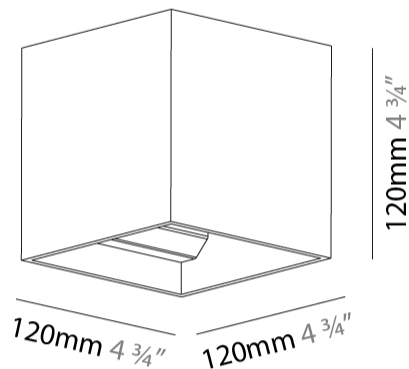

1. To build a product code in our configurator select the specify button on the base model # product page
2. To build a manual product code on this datasheet choose from the options listed below in blue font and add the suffix to the base model #

GENERAL

Series: Dice
Subseries: Dice
Partner: Prolicht
Division: Architectural
Installation: Surface
Product Type: Wall Surface
Mounting Location: Wall
Light Distribution: Direct / Indirect

PHYSICAL

Shape: Cube
Length (mm): 120
Length (in): 4 ¾
Height (mm): 120
Depth (mm): 120
Height (in): 4 ¾
Depth (in): 4 ¾
Weight (kg): 0.909
Weight (lbs): 2.0

Fixture Finish: SSR / BKV / CWI / CRY / HAB / UFT / ITA / RUA / FTG / MYG / LOD / PUS / FRO / FUP / KIA / POP / BLS / SPG / MEY / GOH / CHC / COM / ABZ / JAG / OBR / MOS / ROR
Fixture Material: Aluminum

ELECTRICAL

Lamp Type: LED (Zhaga Standard)
Input Wattage (W): 7.7
Total Output Wattage (W): 7
Dimming: Non-Dimmable
Driver Included: Yes
Driver Location: Integrated
Driver Type: Constant Current
Driver Class: Class 2
Input Voltage (V): 120
Constant Current (MA): 350
Upon Request: Remote: 0-10Vdc Dimming / Phase Dimming @120Vac only / Non-dimming 120/277Vac

LED

Color Temperature (°K): 2700 / 3000 / 3500 / 4000
Max. Delivered Lumen (lm): 220 / 230 / 235 / 240
CRI: >90 CRI
Efficiency (%): 37
Lamp Life (hrs): 50000

OPTICAL

RATINGS AND CERTIFICATIONS

Certified By: Certified for North American Standards
IP rating: IP20