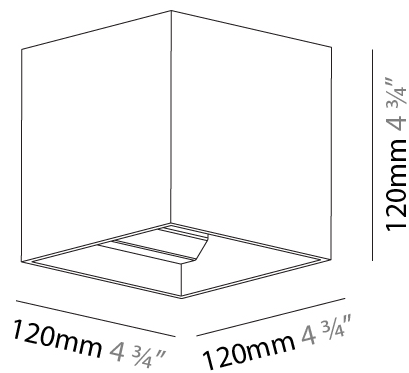

PROJECT	_____
TYPE	_____
SPECIFIER	_____
QUANTITY	_____
DATE	_____

DICE SURFACE

A33255- : A33255-30K-15

base number

1. To build a product code in our configurator select the specify button on the base model # product page
2. To build a manual product code on this datasheet choose from the options listed below in blue font and add the suffix to the base model #

GENERAL

Series: Dice
Partner: Prolicht
Division: Architectural
Installation: Surface
Product Type: Wall Surface
Mounting Location: Wall
Light Distribution: Direct / Indirect

PHYSICAL

Shape: Cube
Length (mm): 120
Length (in): 4 3/4
Width (mm): 120
Width (in): 4 3/4
Extension (mm): 120
Extension (in): 4 3/4
Weight (kg): .909
Weight (lbs): 2.0
Fixture Material: Aluminum

ELECTRICAL

Lamp Type: LED (Zhaga Standard)
Input Wattage (W): 7.7
Total Output Wattage (W): 7
Dimming: Non-Dimmable
Driver Included: Yes
Driver Location: Integrated
Driver Type: Constant Current
Driver Class: Class 2
Input Voltage (V): 120
Constant Current (MA): 350

LED

Color Temperature (°K): 3000
Max. Delivered Lumen (lm): 230
CRI: >90 CRI
Efficiency (%): 37
Lamp Life (hrs): 50000

OPTICAL

RATINGS AND CERTIFICATIONS

Certified By: Certified for North American Standards
IP rating: IP20