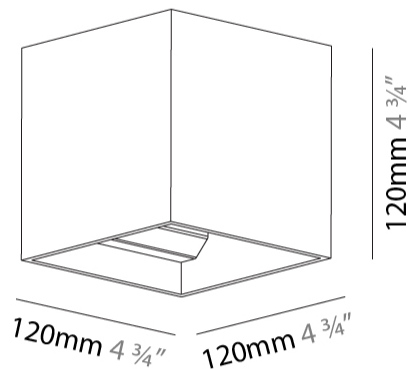

1. To build a product code in our configurator select the specify button on the base model # product page
2. To build a manual product code on this datasheet choose from the options listed below in blue font and add the suffix to the base model #

GENERAL

Series: Dice
Subseries: Dice
Partner: Prolicht
Division: Architectural
Installation: Surface
Product Type: Wall Surface
Mounting Location: Wall
Light Distribution: Direct / Indirect

PHYSICAL

Shape: Cube
Length (mm): 120
Length (in): 4 ¾
Height (mm): 120
Depth (mm): 120
Height (in): 4 ¾
Depth (in): 4 ¾
Weight (kg): 0.909
Weight (lbs): 2.0
Fixture Finish: [SSR / BKV / CWI / CRY / HAB / UFT / ITA / RUA / FTG / MYG / LOD / PUS / FRO / FUP / KIA / POP / BLS / SPG / MEY / GOH / CHC / COM / ABZ / JAG / OBR / MOS / ROR](#)
Fixture Material: Aluminum

ELECTRICAL

Lamp Type: LED (Zhaga Standard)
Input Wattage (W): 7.7
Total Output Wattage (W): 7
Dimming: Non-Dimmable
Driver Included: Yes
Driver Location: Integrated
Driver Type: Constant Current
Driver Class: Class 2
Input Voltage (V): 120
Constant Current (MA): 350
Upon Request: Remote: 0-10Vdc Dimming / Phase Dimming @120Vac only / Non-dimming 120/277Vac

LED

Color Temperature (°K): [2700 / 3000 / 3500 / 4000](#)
Max. Delivered Lumen (lm): 220 / 230 / 235 / 240
CRI: >90 CRI
Efficiency (%): 37
Lamp Life (hrs): 50000

OPTICAL

RATINGS AND CERTIFICATIONS

Certified By: Certified for North American Standards
IP rating: IP20