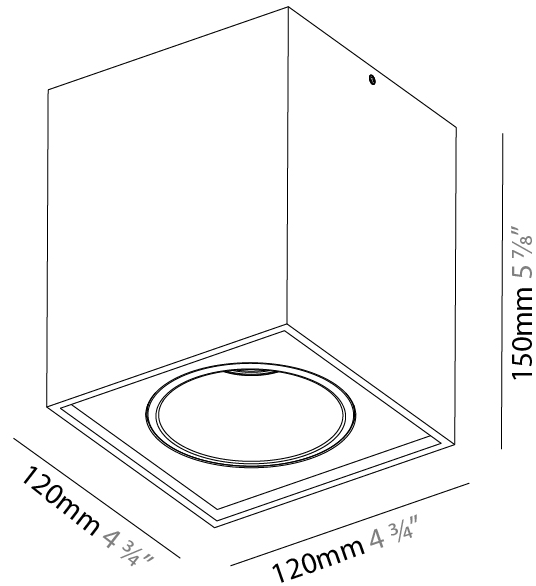

GENERAL

Series: Dice
Subseries: Dice Invader
Partner: Prolicht
Division: Architectural
Installation: Surface
Product Type: Ceiling Surface
Mounting Location: Ceiling
Light Distribution: Downlight

PHYSICAL

Shape: Cube
Length (mm): 120
Length (in): 4 ¾
Width (mm): 120
Width (in): 4 ¾
Height (mm): 150
Height (in): 5 ⅞
Weight (kg): 1.53
Weight (lbs): 3.37

Fixture Finish: [SSR / BKV / CWI / CRY / HAB / UFT / ITA / RUA / FTG / MYG / LOD / PUS / FRO / FUP / KIA / POP / BLS / SPG / MEY / GOH / CHC / COM / ABZ / JAG / OBR / MOS / ROR](#)
Fixture Material: Aluminum Die Cast

ELECTRICAL

Lamp Type: LED (Zhaga Standard)
Input Wattage (W): 10.1
Total Output Wattage (W): 9.8
Dimming: Non-Dimmable
Driver Included: Yes
Driver Location: Integrated
Driver Type: Constant Current
Driver Class: Class 2
Input Voltage (V): 120
Constant Current (MA): 350
Upon Request: 0-10V Dimming / Phase Dimming 120Vac only / Non-dimming 120-277Vac

LED

Number of LEDs: 1
Color Temperature (°K): 2700 / 3000 / 3500 / 4000
Max. Delivered Lumen (lm): 660 / 680 / 715 / 730
CRI: >90 CRI
Efficiency (%): 88
Lamp Life (hrs): 50000

OPTICAL

Reflector°: 20 / 40 / 60

RATINGS AND CERTIFICATIONS

Certified By: Certified for North American Standards
IP rating: IP20