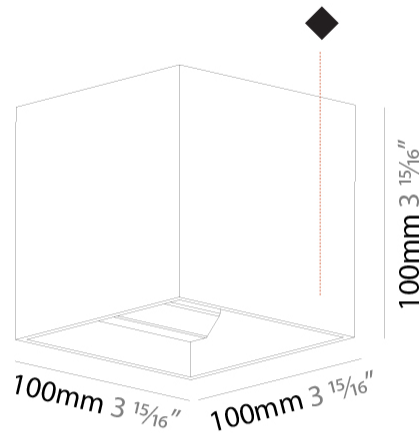

1. To build a product code in our configurator select the specify button on the base model # product page
2. To build a manual product code on this datasheet choose from the options listed below in blue font and add the suffix to the base model #

GENERAL

Series: Dice
Subseries: Dice
Partner: Prolicht
Division: Architectural
Installation: Surface
Product Type: Wall Surface
Mounting Location: Wall
Light Distribution: Direct / Indirect

PHYSICAL

Shape: Cube
Length (mm): 100
Length (in): 3 ¹⁵/₁₆
Height (mm): 100
Depth (mm): 100
Height (in): 3 ¹⁵/₁₆
Depth (in): 3 ¹⁵/₁₆
Weight (kg): 0.647
Weight (lbs): 1.423
Fixture Finish: [SSR / BKV / CWI / CRY / HAB / UFT / ITA / RUA / FTG / MYG / LOD / PUS / FRO / FUP / KIA / POP / BLS / SPG / MEY / GOH / CHC / COM / ABZ / JAG / OBR / MOS / ROR](#)
Fixture Material: Aluminum

ELECTRICAL

Lamp Type: LED (Zhaga Standard)
Input Wattage (W): 7.7
Total Output Wattage (W): 7
Dimming: Non-Dimmable
Driver Included: Yes
Driver Location: Integrated
Driver Type: Constant Current
Driver Class: Class 2
Input Voltage (V): 120
Constant Current (MA): 350
Upon Request: Remote: 0-10Vdc Dimming / Phase Dimming @120Vac only / Non-dimming 120/277Vac

LED

Color Temperature (°K): [2700 / 3000 / 3500 / 4000](#)
Max. Delivered Lumen (lm): 220 / 230 / 235 / 240
CRI: >90 CRI
Lamp Life (hrs): 50000

OPTICAL

RATINGS AND CERTIFICATIONS

Certified By: Certified for North American Standards
IP rating: IP20