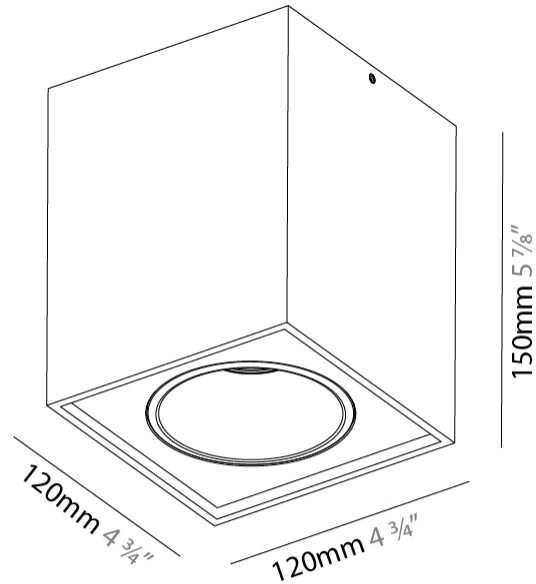

GENERAL

Series: Dice
Subseries: Dice Invader
Brand: Prolicht
Division: Architectural
Mounting Type: Surface
Mounting Location: Ceiling
Subcategory: Ambient

PHYSICAL

Shape: Cube
Length (mm): 120
Length (in): 4 3/4
Width (mm): 120
Width (in): 4 3/4
Height (mm): 150
Height (in): 5 7/8
Light Distribution: Downlight
Weight (kg): 1.53
Weight (lbs): 3.37
Fixture Finish: SSR / BKV / CWI / CRY / HAB / UFT / ITA / RUA / FTG / MYG / LOD / PUS / FRO / FUP / KIA / POP / BLS / SPG / MEY / GOH / GUM / CHC / COM / ABZ / JAG / OBR / MOS / ROR
Fixture Material: Aluminum Die Cast

ELECTRICAL

Lamp Type: LED (Zhaga Standard)
Input Wattage (W): 10.1
Total Output Wattage (W): 9.8
Dimming: Non-Dimmable
Driver Included: Yes
Driver Location: Integrated
Driver Type: Constant Current
Driver Class: Class 2
Input Voltage (V): 120
Constant Current (MA): 350
Upon Request: 0-10V Dimming / Phase Dimming 120Vac only / Non-dimming 120-277Vac

LED

Number of LEDs: 1
Color Temperature (°K): 2700 / 3000 / 3500 / 4000
Max. Delivered Lumen (lm): 660 / 680 / 715 / 730
CRI: >90 CRI
Efficiency (%): 88
Lamp Life (hrs): 50000

OPTICAL

Reflector: 20 / 40 / 60

RATINGS AND CERTIFICATIONS

Certified By: Certified for North American Standards
IP rating: IP20