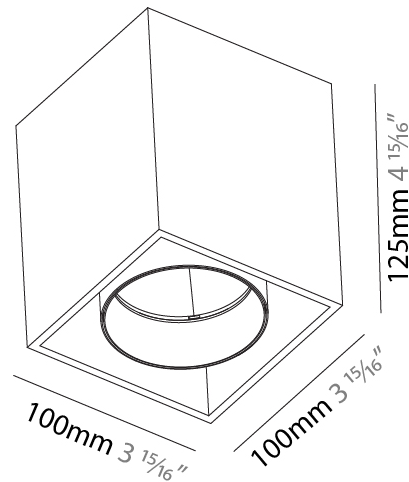

1. To build a product code in our configurator select the specify button on the base model # product page
2. To build a manual product code on this datasheet choose from the options listed below in blue font and add the suffix to the base model #

GENERAL

Series: Dice
Subseries: Dice ON
Brand: Prolicht
Division: Architectural
Mounting Type: Surface
Mounting Location: Ceiling
Subcategory: Ambient

PHYSICAL

Shape: Cube
Length (mm): 100
Length (in): 3 15/16
Width (mm): 100
Width (in): 3 15/16
Height (mm): 125
Height (in): 4 15/16
Light Distribution: Downlight
Weight (kg): 0.87
Weight (lbs): 1.92

Fixture Finish: SSR / BKV / CWI / CRY / HAB / UFT / ITA / RUA / FTG / MYG / LOD / PUS / FRO / FUP / KIA / POP / BLS / SPG / MEY / GOH / GUM / CHC / COM / ABZ / JAG / OBR / MOS / ROR
Fixture Material: Aluminum Die Cast

ELECTRICAL

Lamp Type: LED (Zhaga Standard)
Input Wattage (W): 10.1
Total Output Wattage (W): 9.25
Dimming: Tri-Mode (Non-Dimming and Phase Dimming (120Vac only) and 0-10V Dimming)
Driver Included: Yes
Driver Location: Integrated
Driver Type: Constant Current - Universal
Driver Class: Class 2
Input Voltage (V): 120 - 277
Constant Current (MA): 250

LED

Color Temperature (°K): 2700 / 3000 / 3500 / 4000
Max. Delivered Lumen (lm): 660 / 680 / 715 / 730
CRI: >90 CRI
Lamp Life (hrs): 50000

OPTICAL

Reflector: 14 / 19 / 36

RATINGS AND CERTIFICATIONS

Certified By: Certified for North American Standards
IP rating: IP20