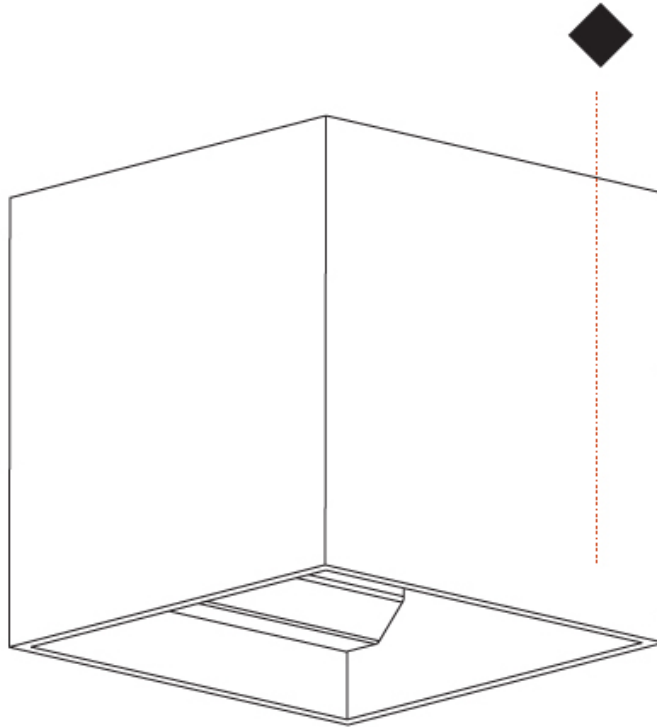

DICE SURFACE

A33252- : A33252-30K-01

PROJECT _____

TYPE _____

SPECIFIER _____

QUANTITY _____

DATE _____