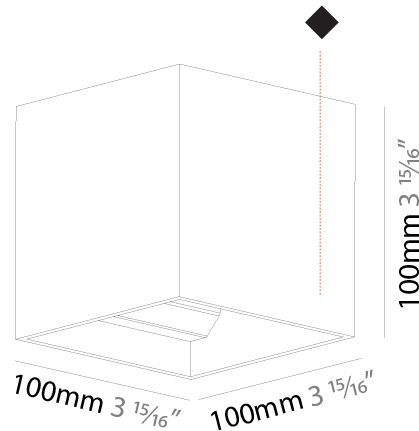

PROJECT	_____
TYPE	_____
SPECIFIER	_____
QUANTITY	_____
DATE	_____

DICE SURFACE

A33252- : A33252-30K-01

base number

1. To build a product code in our configurator select the specify button on the base model # product page
2. To build a manual product code on this datasheet choose from the options listed below in blue font and add the suffix to the base model #

GENERAL

Series: Dice
Partner: Prolicht
Division: Architectural
Installation: Surface
Product Type: Wall Surface
Mounting Location: Wall
Light Distribution: Direct / Indirect

PHYSICAL

Shape: Cube
Length (mm): 100
Length (in): 3 15/16
Width (mm): 100
Width (in): 3 15/16
Height (mm): 100
Height (in): 3 15/16
Weight (kg): 1.423
Weight (lbs): 3.14
Fixture Material: Aluminum

ELECTRICAL

Lamp Type: LED (Zhaga Standard)
Input Wattage (W): 7.7
Total Output Wattage (W): 7
Driver Included: Yes
Driver Location: Integrated
Driver Type: Constant Current
Driver Class: Class 2
Input Voltage (V): 120
Constant Current (MA): 350

LED

Number of LEDs: 1
Color Temperature (°K): 3000
Max. Delivered Lumen (lm): 230
CRI: >90 CRI
Lamp Life (hrs): 50000

OPTICAL

RATINGS AND CERTIFICATIONS

Certified By: Certified for North American Standards
IP rating: IP20