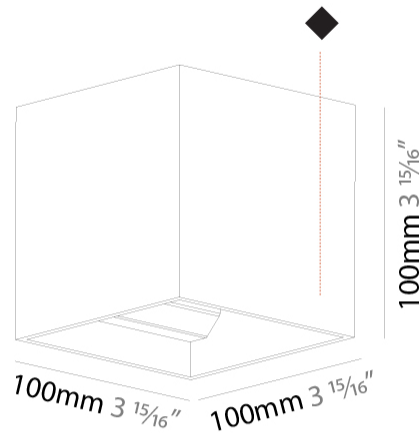

1. To build a product code in our configurator select the specify button on the base model # product page
2. To build a manual product code on this datasheet choose from the options listed below in blue font and add the suffix to the base model #

GENERAL

Series: Dice
Subseries: Dice
Partner: Prolicht
Division: Architectural
Installation: Surface
Product Type: Wall Surface
Mounting Location: Wall
Light Distribution: Direct / Indirect

PHYSICAL

Shape: Cube
Length (mm): 100
Length (in): 3 15/16
Height (mm): 100
Depth (mm): 100
Height (in): 3 15/16
Depth (in): 3 15/16
Weight (kg): 0.647
Weight (lbs): 1.423
Fixture Finish: SSR / BKV / CWI / CRY / HAB / UFT / ITA / RUA / FTG / MYG / LOD / PUS / FRO / FUP / KIA / POP / BLS / SPG / MEY / GOH / CHC / COM / ABZ / JAG / OBR / MOS / ROR
Fixture Material: Aluminum

ELECTRICAL

Lamp Type: LED (Zhaga Standard)
Input Wattage (W): 7.7
Total Output Wattage (W): 7
Dimming: Non-Dimmable
Driver Included: Yes
Driver Location: Integrated
Driver Type: Constant Current
Driver Class: Class 2
Input Voltage (V): 120
Constant Current (MA): 350
Upon Request: Remote: 0-10Vdc Dimming / Phase Dimming @120Vac only / Non-dimming 120/277Vac

LED

Color Temperature (°K): 2700 / 3000 / 3500 / 4000
Max. Delivered Lumen (lm): 220 / 230 / 235 / 240
CRI: >90 CRI
Lamp Life (hrs): 50000

OPTICAL

RATINGS AND CERTIFICATIONS

Certified By: Certified for North American Standards
IP rating: IP20