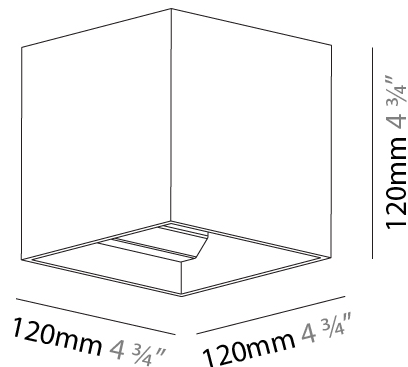

1. To build a product code in our configurator select the specify button on the base model # product page
2. To build a manual product code on this datasheet choose from the options listed below in blue font and add the suffix to the base model #

GENERAL

Series: Dice
Subseries: Dice
Brand: Prolicht
Division: Architectural
Mounting Type: Surface
Mounting Location: Wall
Subcategory: Ambient

PHYSICAL

Shape: Cube
Length (mm): 120
Length (in): 4 3/4
Height (mm): 120
Depth (mm): 120
Height (in): 4 3/4
Depth (in): 4 3/4
Light Distribution: Direct / Indirect
Weight (kg): 0.909
Weight (lbs): 2.0

Fixture Finish: [SSR / BKV / CWI / CRY / HAB / UFT / ITA / RUA / FTG / MYG / LOD / PUS / FRO / FUP / KIA / POP / BLS / SPG / MEY / GOH / GUM / CHC / COM / ABZ / JAG / OBR / MOS / ROR](#)

Fixture Material: Aluminum

ELECTRICAL

Lamp Type: LED (Zhaga Standard)
Input Wattage (W): 7.7
Total Output Wattage (W): 7
Dimming: Non-Dimmable
Driver Included: Yes
Driver Location: Integrated
Driver Type: Constant Current
Driver Class: Class 2
Input Voltage (V): 120
Constant Current (MA): 350
Upon Request: Remote: 0-10Vdc Dimming / Phase Dimming @120Vac only / Non-dimming 120/277Vac

LED

Color Temperature (°K): [2700 / 3000 / 3500 / 4000](#)
Max. Delivered Lumen (lm): 220 / 230 / 235 / 240
CRI: >90 CRI
Efficiency (%): 37
Lamp Life (hrs): 50000

OPTICAL

RATINGS AND CERTIFICATIONS

Certified By: Certified for North American Standards
IP rating: IP20