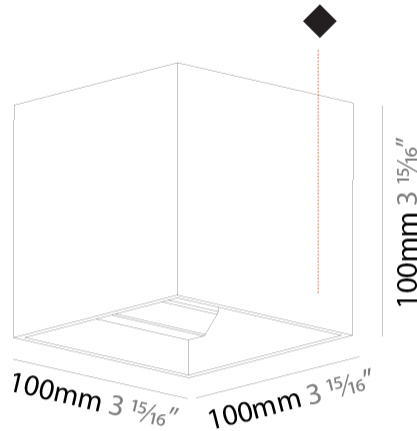

1. To build a product code in our configurator select the specify button on the base model # product page
2. To build a manual product code on this datasheet choose from the options listed below in blue font and add the suffix to the base model #

GENERAL

Series: Dice
Subseries: Dice
Brand: Prolicht
Division: Architectural
Mounting Type: Surface
Mounting Location: Wall
Subcategory: Ambient

PHYSICAL

Shape: Cube
Length (mm): 100
Length (in): 3 15/16
Height (mm): 100
Depth (mm): 100
Height (in): 3 15/16
Depth (in): 3 15/16
Light Distribution: Direct / Indirect
Weight (kg): 0.647
Weight (lbs): 1.423

Fixture Finish: [SSR / BKV / CWI / CRY / HAB / UFT / ITA / RUA / FTG / MYG / LOD / PUS / FRO / FUP / KIA / POP / BLS / SPG / MEY / GOH / GUM / CHC / COM / ABZ / JAG / OBR / MOS / ROR](#)
Fixture Material: Aluminum

ELECTRICAL

Lamp Type: LED (Zhaga Standard)
Input Wattage (W): 7.7
Total Output Wattage (W): 7
Dimming: Non-Dimmable
Driver Included: Yes
Driver Location: Integrated
Driver Type: Constant Current
Driver Class: Class 2
Input Voltage (V): 120
Constant Current (MA): 350
Upon Request: Remote: 0-10Vdc Dimming / Phase Dimming @120Vac only / Non-dimming 120/277Vac

LED

Color Temperature (°K): [2700 / 3000 / 3500 / 4000](#)
Max. Delivered Lumen (lm): 220 / 230 / 235 / 240
CRI: >90 CRI
Lamp Life (hrs): 50000

OPTICAL

RATINGS AND CERTIFICATIONS

Certified By: Certified for North American Standards
IP rating: IP20