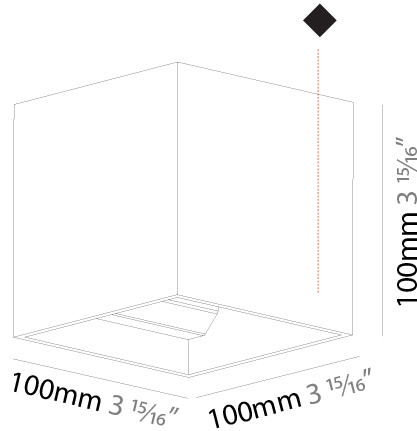

PROJECT
TYPE
SPECIFIER
QUANTITY
DATE

DICE SURFACE

A33252- : A33252-30K-01

base number

1. To build a product code in our configurator select the specify button on the base model # product page
2. To build a manual product code on this datasheet choose from the options listed below in blue font and add the suffix to the base model #

GENERAL

Series: Dice
Partner: Prolight
Division: Architectural
Installation: Surface
Product Type: Wall Surface
Mounting Location: Wall
Light Distribution: Direct / Indirect

PHYSICAL

Shape: Cube
Length (mm): 100
Length (in): 3 ¹⁵/₁₆
Width (mm): 100
Width (in): 3 ¹⁵/₁₆
Height (mm): 100
Height (in): 3 ¹⁵/₁₆
Weight (kg): 1.423
Weight (lbs): 3.14
Fixture Material: Aluminum

ELECTRICAL

Lamp Type: LED (Zhaga Standard)
Input Wattage (W): 7.7
Total Output Wattage (W): 7
Driver Included: Yes
Driver Location: Integrated
Driver Type: Constant Current
Driver Class: Class 2
Input Voltage (V): 120
Constant Current (MA): 350

LED

Number of LEDs: 1
Color Temperature (°K): 3000
Max. Delivered Lumen (lm): 230
CRI: >90 CRI
Lamp Life (hrs): 50000

OPTICAL

RATINGS AND CERTIFICATIONS

Certified By: Certified for North American Standards
IP rating: IP20