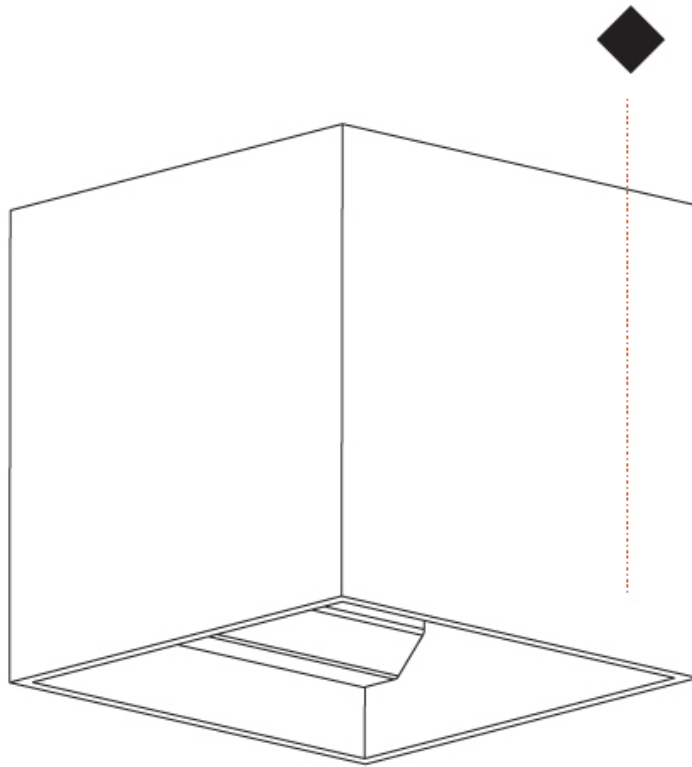

DICE SURFACE

A33255-

PROJECT	_____
TYPE	_____
SPECIFIER	_____
QUANTITY	_____
DATE	_____