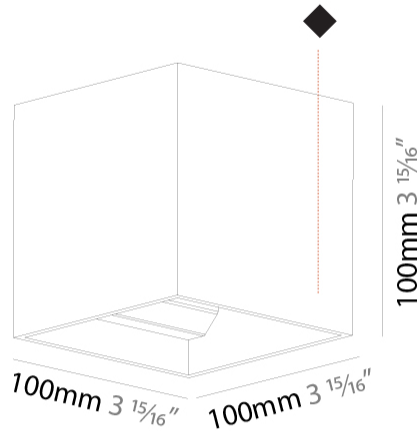

base number   Color   Finishes
Temperature   (Diamond)

1. To build a product code in our configurator select the specify button on the base model # product page
2. To build a manual product code on this datasheet choose from the options listed below in blue font and add the suffix to the base model #

GENERAL

Series: Dice
Subseries: Dice
Brand: Prolicht
Division: Architectural
Mounting Type: Surface
Mounting Location: Wall
Subcategory: Ambient

PHYSICAL

Shape: Cube
Length (mm): 100
Length (in): 3 15/16
Height (mm): 100
Depth (mm): 100
Height (in): 3 15/16
Depth (in): 3 15/16
Light Distribution: Direct / Indirect
Weight (kg): 0.647
Weight (lbs): 1.423

Fixture Finish: SSR / BKV / CWI / CRY / HAB / UFT / ITA / RUA / FTG / MYG / LOD / PUS / FRO / FUP / KIA / POP / BLS / SPG / MEY / GOH / GUM / CHC / COM / ABZ / JAG / OBR / MOS / ROR
Fixture Material: Aluminum

ELECTRICAL

Lamp Type: LED (Zhaga Standard)
Input Wattage (W): 7.7
Total Output Wattage (W): 7
Dimming: Non-Dimmable
Driver Included: Yes
Driver Location: Integrated
Driver Type: Constant Current
Driver Class: Class 2
Input Voltage (V): 120
Constant Current (MA): 350
Upon Request: Remote: 0-10Vdc Dimming / Phase Dimming @120Vac only / Non-dimming 120/277Vac

LED

Color Temperature (°K): 2700 / 3000 / 3500 / 4000
Max. Delivered Lumen (lm): 220 / 230 / 235 / 240
CRI: >90 CRI
Lamp Life (hrs): 50000

OPTICAL

RATINGS AND CERTIFICATIONS

Certified By: Certified for North American Standards
IP rating: IP20