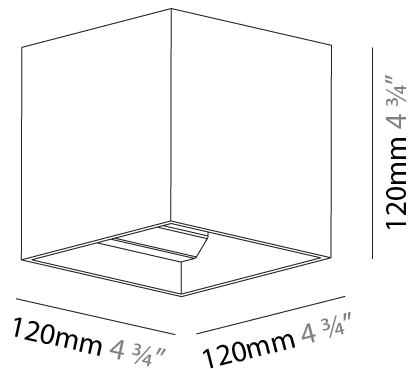

1. To build a product code in our configurator select the specify button on the base model # product page
2. To build a manual product code on this datasheet choose from the options listed below in blue font and add the suffix to the base model #

GENERAL

Series: Dice
Subseries: Dice
Brand: Prolight
Division: Architectural
Mounting Type: Surface
Mounting Location: Wall
Subcategory: Ambient

PHYSICAL

Shape: Cube
Length (mm): 120
Length (in): 4 ¾
Height (mm): 120
Depth (mm): 120
Height (in): 4 ¾
Depth (in): 4 ¾
Light Distribution: Direct / Indirect
Weight (kg): 0.909
Weight (lbs): 2.0

Fixture Finish: [SSR / BKV / CWI / CRY / HAB / UFT / ITA / RUA / FTG / MYG / LOD / PUS / FRO / FUP / KIA / POP / BLS / SPG / MEY / GOH / GUM / CHC / COM / ABZ / JAG / OBR / MOS / ROR](#)
Fixture Material: Aluminum

ELECTRICAL

Lamp Type: LED (Zhaga Standard)
Input Wattage (W): 7.7
Total Output Wattage (W): 7
Dimming: Non-Dimmable
Driver Included: Yes
Driver Location: Integrated
Driver Type: Constant Current
Driver Class: Class 2
Input Voltage (V): 120
Constant Current (MA): 350
Upon Request: Remote: 0-10Vdc Dimming / Phase Dimming @120Vac only / Non-dimming 120/277Vac

LED

Color Temperature (°K): [2700 / 3000 / 3500 / 4000](#)
Max. Delivered Lumen (lm): 220 / 230 / 235 / 240
CRI: >90 CRI
Efficiency (%): 37
Lamp Life (hrs): 50000

OPTICAL

RATINGS AND CERTIFICATIONS

Certified By: Certified for North American Standards
IP rating: IP20