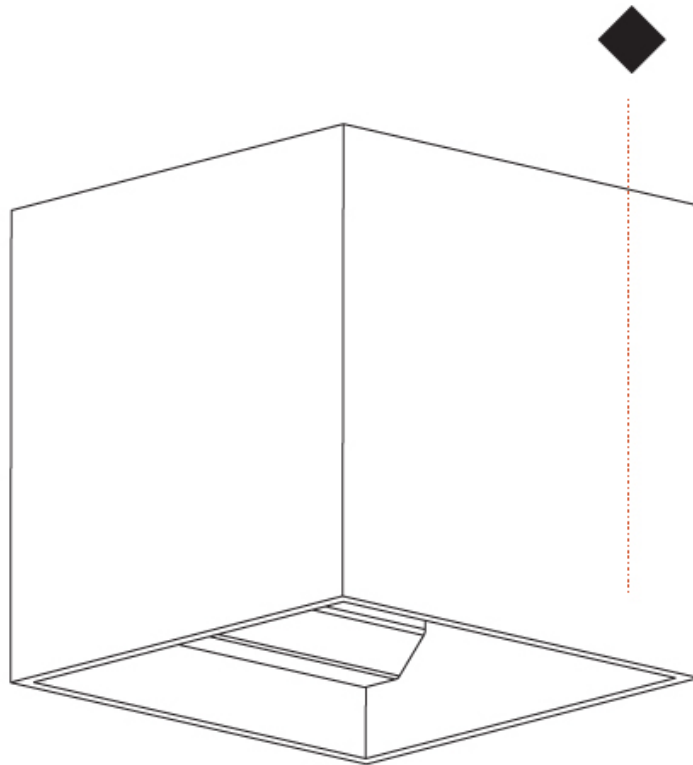

DICE SURFACE

A33255-

PROJECT	_____
TYPE	_____
SPECIFIER	_____
QUANTITY	_____
DATE	_____