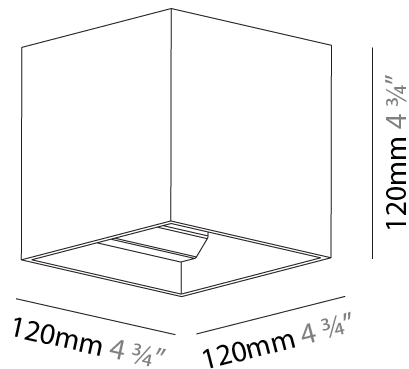

1. To build a product code in our configurator select the specify button on the base model # product page
2. To build a manual product code on this datasheet choose from the options listed below in blue font and add the suffix to the base model #

GENERAL

Series: Dice
Subseries: Dice
Brand: Prolight
Division: Architectural
Mounting Type: Surface
Mounting Location: Wall
Subcategory: Ambient

PHYSICAL

Shape: Cube
Length (mm): 120
Length (in): 4 3/4
Height (mm): 120
Depth (mm): 120
Height (in): 4 3/4
Depth (in): 4 3/4
Light Distribution: Direct / Indirect
Weight (kg): 0.909
Weight (lbs): 2.0
Fixture Finish: [SSR / BKV / CWI / CRY / HAB / UFT / ITA / RUA / FTG / MYG / LOD / PUS / FRO / FUP / KIA / POP / BLS / SPG / MEY / GOH / GUM / CHC / COM / ABZ / JAG / OBR / MOS / ROR](#)
Fixture Material: Aluminum

ELECTRICAL

Lamp Type: LED (Zhaga Standard)
Input Wattage (W): 7.7
Total Output Wattage (W): 7
Dimming: Non-Dimmable
Driver Included: Yes
Driver Location: Integrated
Driver Type: Constant Current
Driver Class: Class 2
Input Voltage (V): 120
Constant Current (MA): 350
Upon Request: Remote: 0-10Vdc Dimming / Phase Dimming @120Vac only / Non-dimming 120/277Vac

LED

Color Temperature (°K): [2700 / 3000 / 3500 / 4000](#)
Max. Delivered Lumen (lm): 220 / 230 / 235 / 240
CRI: >90 CRI
Efficiency (%): 37
Lamp Life (hrs): 50000

OPTICAL

RATINGS AND CERTIFICATIONS

Certified By: Certified for North American Standards
IP rating: IP20