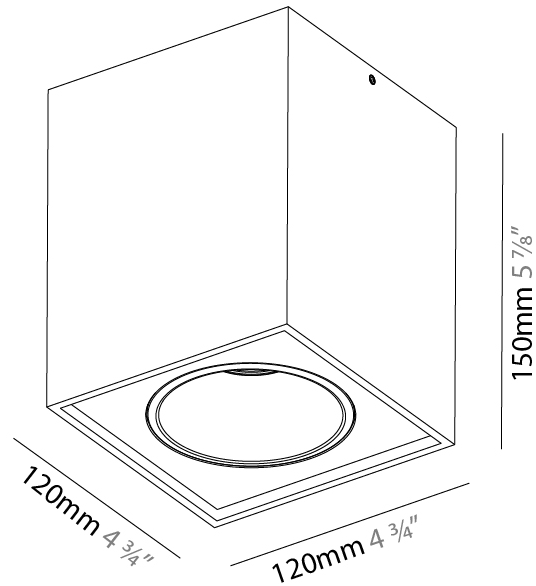

GENERAL

Series: Dice
Subseries: Dice Invader
Partner: Prolicht
Division: Architectural
Installation: Surface
Product Type: Ceiling Surface
Mounting Location: Ceiling
Light Distribution: Downlight

PHYSICAL

Shape: Cube
Length (mm): 120
Length (in): 4 3/4
Width (mm): 120
Width (in): 4 3/4
Height (mm): 150
Height (in): 5 7/8
Weight (kg): 1.53
Weight (lbs): 3.37

Fixture Finish: [SSR / BKV / CWI / CRY / HAB / UFT / ITA / RUA / FTG / MYG / LOD / PUS / FRO / FUP / KIA / POP / BLS / SPG / MEY / GOH / CHC / COM / ABZ / JAG / OBR / MOS / ROR](#)
Fixture Material: Aluminum Die Cast

ELECTRICAL

Lamp Type: LED (Zhaga Standard)
Input Wattage (W): 10.1
Total Output Wattage (W): 9.8
Dimming: Non-Dimmable
Driver Included: Yes
Driver Location: Integrated
Driver Type: Constant Current
Driver Class: Class 2
Input Voltage (V): 120
Constant Current (MA): 350
Upon Request: 0-10V Dimming / Phase Dimming 120Vac only / Non-dimming 120-277Vac

LED

Number of LEDs: 1
Color Temperature (°K): 2700 / 3000 / 3500 / 4000
Max. Delivered Lumen (lm): 660 / 680 / 715 / 730
CRI: >90 CRI
Efficiency (%): 88
Lamp Life (hrs): 50000

OPTICAL

Reflector: [20 / 40 / 60](#)

RATINGS AND CERTIFICATIONS

Certified By: Certified for North American Standards
IP rating: IP20