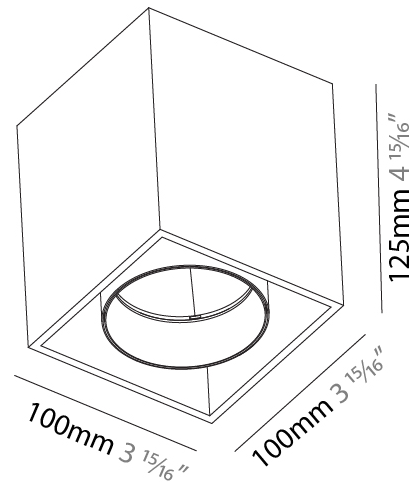

1. To build a product code in our configurator select the specify button on the base model # product page
2. To build a manual product code on this datasheet choose from the options listed below in blue font and add the suffix to the base model #

GENERAL

Series: Dice
Subseries: Dice ON
Partner: Prolicht
Division: Architectural
Installation: Surface
Product Type: Ceiling Surface
Mounting Location: Ceiling
Light Distribution: Downlight

PHYSICAL

Shape: Cube
Length (mm): 100
Length (in): 3 ¹⁵/₁₆
Width (mm): 100
Width (in): 3 ¹⁵/₁₆
Height (mm): 125
Height (in): 4 ¹⁵/₁₆
Weight (kg): 0.87
Weight (lbs): 1.92

Fixture Finish: [SSR / BKV / CWI / CRY / HAB / UFT / ITA / RUA / FTG / MYG / LOD / PUS / FRO / FUP / KIA / POP / BLS / SPG / MEY / GOH / CHC / COM / ABZ / JAG / OBR / MOS / ROR](#)

Fixture Material: Aluminum Die Cast

ELECTRICAL

Lamp Type: LED (Zhaga Standard)
Input Wattage (W): 10.1
Total Output Wattage (W): 9.25
Dimming: Tri-Mode (Non-Dimming and Phase Dimming (120Vac only) and 0-10V Dimming)
Driver Included: Yes
Driver Location: Integrated
Driver Type: Constant Current - Universal
Driver Class: Class 2
Input Voltage (V): 120 - 277
Constant Current (MA): 250

LED

Color Temperature (°K): 2700 / 3000 / 3500 / 4000
Max. Delivered Lumen (lm): 660 / 680 / 715 / 730
CRI: >90 CRI
Lamp Life (hrs): 50000

OPTICAL

Reflector°: 14 / 19 / 36

RATINGS AND CERTIFICATIONS

Certified By: Certified for North American Standards
IP rating: IP20