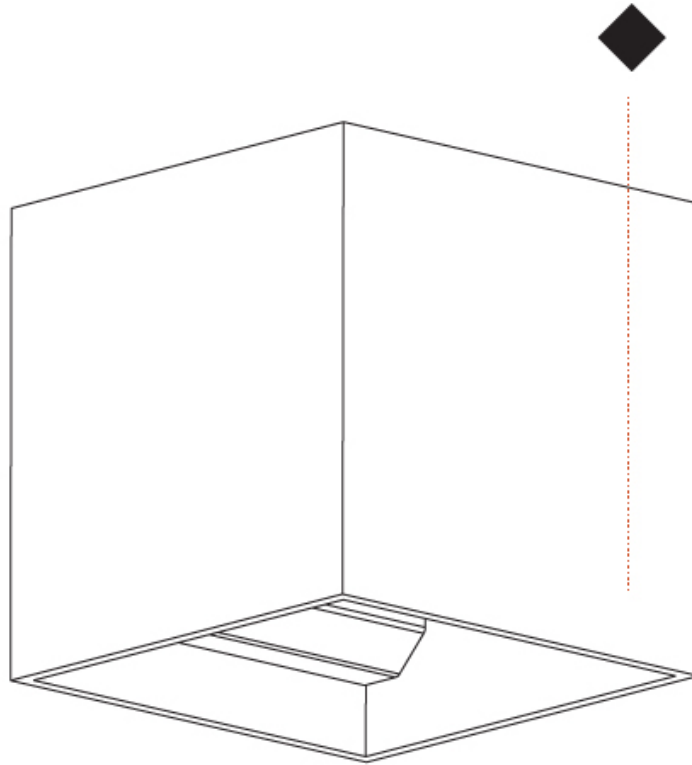

DICE SURFACE

A33255- : A33255-30K-15

PROJECT _____

TYPE _____

SPECIFIER _____

QUANTITY _____

DATE _____