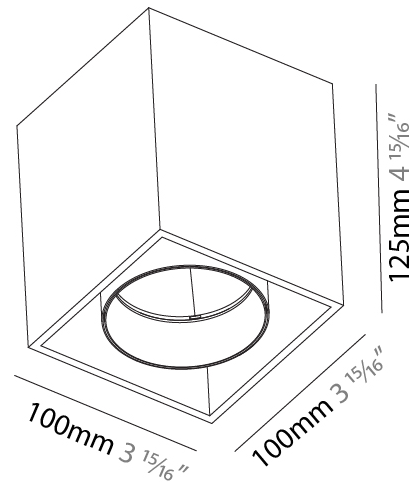

1. To build a product code in our configurator select the specify button on the base model # product page
2. To build a manual product code on this datasheet choose from the options listed below in blue font and add the suffix to the base model #

GENERAL

Series: Dice
Subseries: Dice ON
Brand: Prolicht
Division: Architectural
Mounting Type: Surface
Mounting Location: Ceiling
Subcategory: Ambient

PHYSICAL

Shape: Cube
Length (mm): 100
Length (in): 3 15/16
Width (mm): 100
Width (in): 3 15/16
Height (mm): 125
Height (in): 4 15/16
Light Distribution: Downlight
Weight (kg): 0.87
Weight (lbs): 1.92

Fixture Finish: [SSR / BKV / CWI / CRY / HAB / UFT / ITA / RUA / FTG / MYG / LOD / PUS / FRO / FUP / KIA / POP / BLS / SPG / MEY / GOH / GUM / CHC / COM / ABZ / JAG / OBR / MOS / ROR](#)
Fixture Material: Aluminum Die Cast

ELECTRICAL

Lamp Type: LED (Zhaga Standard)
Input Wattage (W): 10.1
Total Output Wattage (W): 9.25
Dimming: Tri-Mode (Non-Dimming and Phase Dimming (120Vac only) and 0-10V Dimming)
Driver Included: Yes
Driver Location: Integrated
Driver Type: Constant Current - Universal
Driver Class: Class 2
Input Voltage (V): 120 - 277
Constant Current (MA): 250

LED

Color Temperature (°K): 2700 / 3000 / 3500 / 4000
Max. Delivered Lumen (lm): 660 / 680 / 715 / 730
CRI: >90 CRI
Lamp Life (hrs): 50000

OPTICAL

Reflector°: 14 / 19 / 36

RATINGS AND CERTIFICATIONS

Certified By: Certified for North American Standards
IP rating: IP20