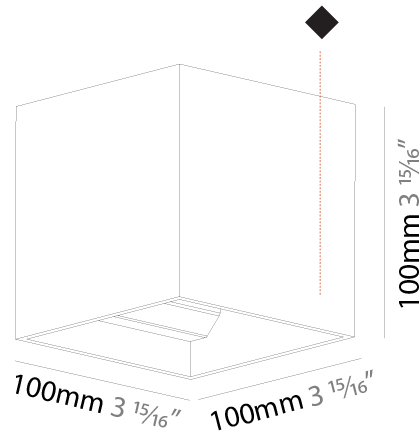

PROJECT
TYPE
SPECIFIER
QUANTITY
DATE

DICE SURFACE

A33252- : A33252-30K-01

base number

1. To build a product code in our configurator select the specify button on the base model # product page
2. To build a manual product code on this datasheet choose from the options listed below in blue font and add the suffix to the base model #

GENERAL

Series: Dice
Partner: Prolicht
Division: Architectural
Installation: Surface
Product Type: Wall Surface
Mounting Location: Wall
Light Distribution: Direct / Indirect

PHYSICAL

Shape: Cube
Length (mm): 100
Length (in): 3 15/16
Width (mm): 100
Width (in): 3 15/16
Height (mm): 100
Height (in): 3 15/16
Weight (kg): 1.423
Weight (lbs): 3.14
Fixture Material: Aluminum

ELECTRICAL

Lamp Type: LED (Zhaga Standard)
Input Wattage (W): 7.7
Total Output Wattage (W): 7
Driver Included: Yes
Driver Location: Integrated
Driver Type: Constant Current
Driver Class: Class 2
Input Voltage (V): 120
Constant Current (MA): 350

LED

Number of LEDs: 1
Color Temperature (°K): 3000
Max. Delivered Lumen (lm): 230
CRI: >90 CRI
Lamp Life (hrs): 50000

OPTICAL

RATINGS AND CERTIFICATIONS

Certified By: Certified for North American Standards
IP rating: IP20