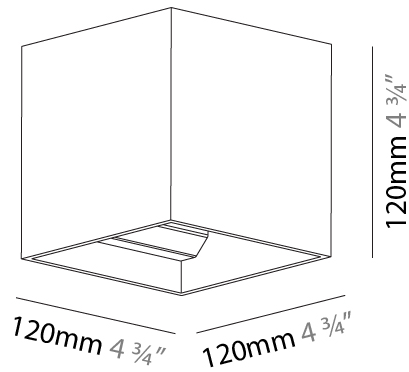

PROJECT	_____
TYPE	_____
SPECIFIER	_____
QUANTITY	_____
DATE	_____

DICE SURFACE

A33255- : A33255-30K-15

base number

1. To build a product code in our configurator select the specify button on the base model # product page
2. To build a manual product code on this datasheet choose from the options listed below in blue font and add the suffix to the base model #

GENERAL

Series: Dice
Partner: Prolicht
Division: Architectural
Installation: Surface
Product Type: Wall Surface
Mounting Location: Wall
Light Distribution: Direct / Indirect

PHYSICAL

Shape: Cube
Length (mm): 120
Length (in): 4 3/4
Width (mm): 120
Width (in): 4 3/4
Extension (mm): 120
Extension (in): 4 3/4
Weight (kg): .909
Weight (lbs): 2.0
Fixture Material: Aluminum

ELECTRICAL

Lamp Type: LED (Zhaga Standard)
Input Wattage (W): 7.7
Total Output Wattage (W): 7
Dimming: Non-Dimmable
Driver Included: Yes
Driver Location: Integrated
Driver Type: Constant Current
Driver Class: Class 2
Input Voltage (V): 120
Constant Current (MA): 350

LED

Color Temperature (°K): 3000
Max. Delivered Lumen (lm): 230
CRI: >90 CRI
Efficiency (%): 37
Lamp Life (hrs): 50000

OPTICAL

RATINGS AND CERTIFICATIONS

Certified By: Certified for North American Standards
IP rating: IP20