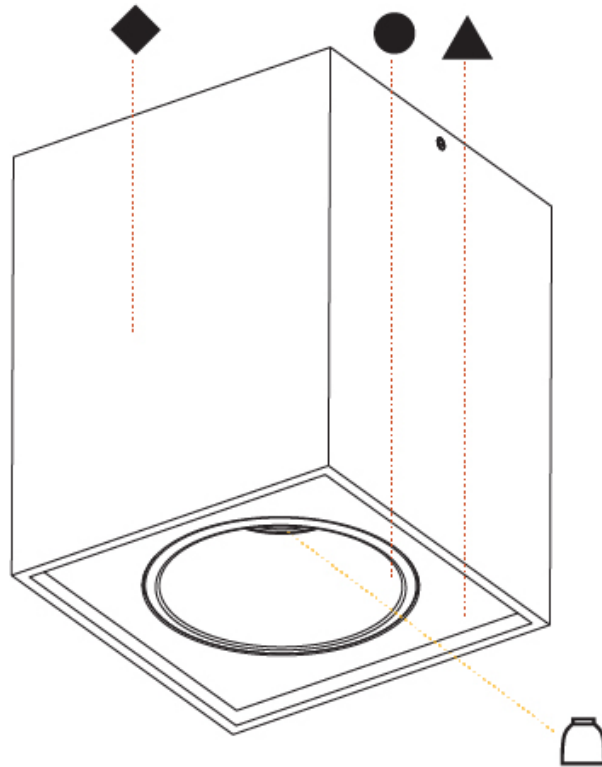

DICE INVADER SURFACE

A3D005-

PROJECT

TYPE

SPECIFIER

QUANTITY

DATE

A