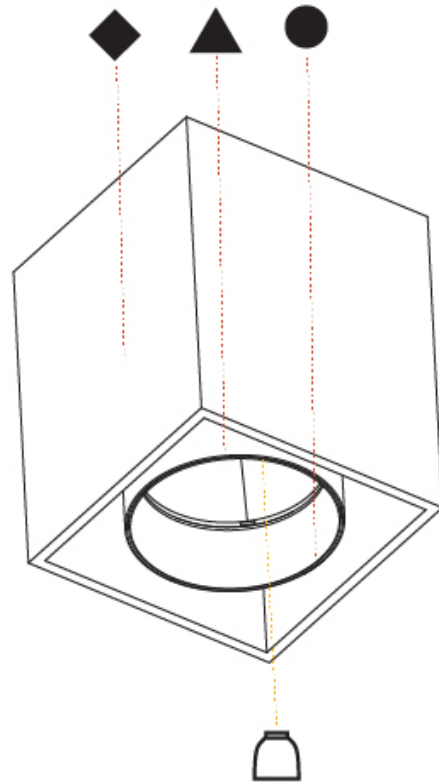

DICE ON SURFACE

A3D106-

PROJECT _____

TYPE _____

SPECIFIER _____

QUANTITY _____

DATE _____

A