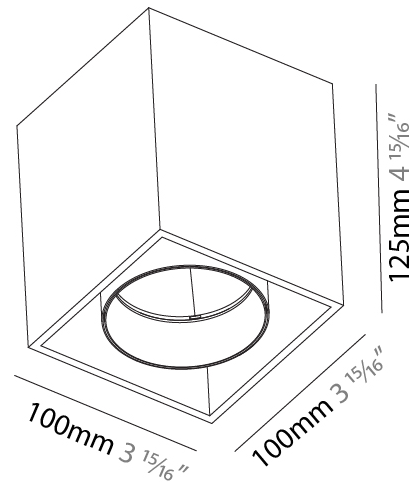

1. To build a product code in our configurator select the specify button on the base model # product page
2. To build a manual product code on this datasheet choose from the options listed below in blue font and add the suffix to the base model #

GENERAL

Series: Dice
Subseries: Dice ON
Brand: Prolicht
Division: Architectural
Mounting Type: Surface
Mounting Location: Ceiling
Subcategory: Ambient

PHYSICAL

Shape: Cube
Length (mm): 100
Length (in): 3 ¹⁵/₁₆
Width (mm): 100
Width (in): 3 ¹⁵/₁₆
Height (mm): 125
Height (in): 4 ¹⁵/₁₆
Light Distribution: Downlight
Weight (kg): 0.87
Weight (lbs): 1.92

Fixture Finish: SSR / BKV / CWI / CRY / HAB / UFT / ITA / RUA / FTG / MYG / LOD / PUS / FRO / FUP / KIA / POP / BLS / SPG / MEY / GOH / GUM / CHC / COM / ABZ / JAG / OBR / MOS / ROR
Fixture Material: Aluminum Die Cast

ELECTRICAL

Lamp Type: LED (Zhaga Standard)
Input Wattage (W): 10.1
Total Output Wattage (W): 9.25
Dimming: Tri-Mode (Non-Dimming and Phase Dimming (120Vac only) and 0-10V Dimming)
Driver Included: Yes
Driver Location: Integrated
Driver Type: Constant Current - Universal
Driver Class: Class 2
Input Voltage (V): 120 - 277
Constant Current (MA): 250

LED

Color Temperature (°K): 2700 / 3000 / 3500 / 4000
Max. Delivered Lumen (lm): 660 / 680 / 715 / 730
CRI: >90 CRI
Lamp Life (hrs): 50000

OPTICAL

Reflector^o: 14 / 19 / 36

RATINGS AND CERTIFICATIONS

Certified By: Certified for North American Standards
IP rating: IP20