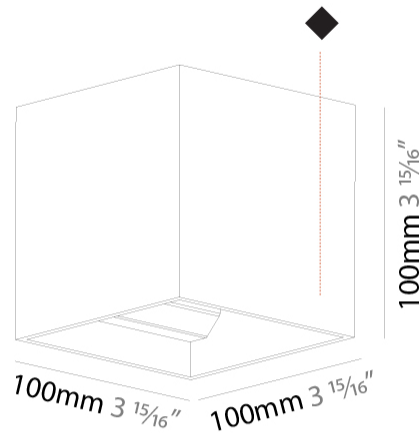

base number   Color   Finishes
Temperature   (Diamond)

1. To build a product code in our configurator select the specify button on the base model # product page
2. To build a manual product code on this datasheet choose from the options listed below in blue font and add the suffix to the base model #

GENERAL

Series: Dice
Subseries: Dice
Brand: Prolicht
Division: Architectural
Mounting Type: Surface
Mounting Location: Wall
Subcategory: Ambient

PHYSICAL

Shape: Cube
Length (mm): 100
Length (in): 3 ¹⁵/₁₆
Height (mm): 100
Depth (mm): 100
Height (in): 3 ¹⁵/₁₆
Depth (in): 3 ¹⁵/₁₆
Light Distribution: Direct / Indirect
Weight (kg): 0.647
Weight (lbs): 1.423

Fixture Finish: SSR / BKV / CWI / CRY / HAB / UFT / ITA / RUA / FTG / MYG / LOD / PUS / FRO / FUP / KIA / POP / BLS / SPG / MEY / GOH / GUM / CHC / COM / ABZ / JAG / OBR / MOS / ROR

Fixture Material: Aluminum

ELECTRICAL

Lamp Type: LED (Zhaga Standard)
Input Wattage (W): 7.7
Total Output Wattage (W): 7
Dimming: Non-Dimmable
Driver Included: Yes
Driver Location: Integrated
Driver Type: Constant Current
Driver Class: Class 2
Input Voltage (V): 120
Constant Current (MA): 350
Upon Request: Remote: 0-10Vdc Dimming / Phase Dimming @120Vac only / Non-dimming 120/277Vac

LED

Color Temperature (°K): 2700 / 3000 / 3500 / 4000
Max. Delivered Lumen (lm): 220 / 230 / 235 / 240
CRI: >90 CRI
Lamp Life (hrs): 50000

OPTICAL

RATINGS AND CERTIFICATIONS

Certified By: Certified for North American Standards
IP rating: IP20