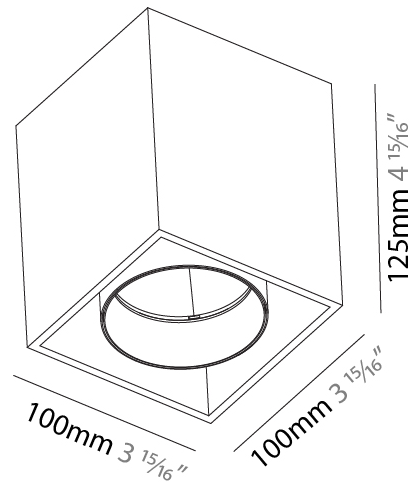

1. To build a product code in our configurator select the specify button on the base model # product page
2. To build a manual product code on this datasheet choose from the options listed below in blue font and add the suffix to the base model #

GENERAL

Series: Dice
Subseries: Dice ON
Brand: Prolicht
Division: Architectural
Mounting Type: Surface
Mounting Location: Ceiling
Subcategory: Ambient

PHYSICAL

Shape: Cube
Length (mm): 100
Length (in): 3 15/16
Width (mm): 100
Width (in): 3 15/16
Height (mm): 125
Height (in): 4 15/16
Light Distribution: Downlight
Weight (kg): 0.87
Weight (lbs): 1.92

Fixture Finish: [SSR / BKV / CWI / CRY / HAB / UFT / ITA / RUA / FTG / MYG / LOD / PUS / FRO / FUP / KIA / POP / BLS / SPG / MEY / GOH / GUM / CHC / COM / ABZ / JAG / OBR / MOS / ROR](#)
Fixture Material: Aluminum Die Cast

ELECTRICAL

Lamp Type: LED (Zhaga Standard)
Input Wattage (W): 10.1
Total Output Wattage (W): 9.25
Dimming: Tri-Mode (Non-Dimming and Phase Dimming (120Vac only) and 0-10V Dimming)
Driver Included: Yes
Driver Location: Integrated
Driver Type: Constant Current - Universal
Driver Class: Class 2
Input Voltage (V): 120 - 277
Constant Current (MA): 250

LED

Color Temperature (°K): 2700 / 3000 / 3500 / 4000
Max. Delivered Lumen (lm): 660 / 680 / 715 / 730
CRI: >90 CRI
Lamp Life (hrs): 50000

OPTICAL

Reflector^o: 14 / 19 / 36

RATINGS AND CERTIFICATIONS

Certified By: Certified for North American Standards
IP rating: IP20