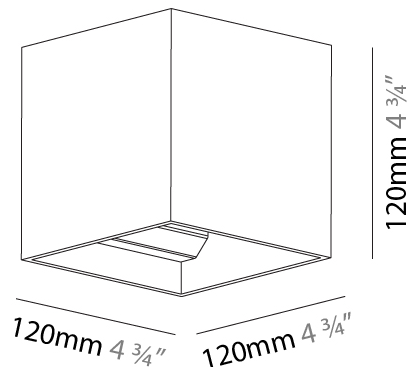

1. To build a product code in our configurator select the specify button on the base model # product page
2. To build a manual product code on this datasheet choose from the options listed below in blue font and add the suffix to the base model #

GENERAL

Series: Dice
Subseries: Dice
Partner: Prolicht
Division: Architectural
Installation: Surface
Product Type: Wall Surface
Mounting Location: Wall
Light Distribution: Direct / Indirect

PHYSICAL

Shape: Cube
Length (mm): 120
Length (in): 4 ¾
Height (mm): 120
Depth (mm): 120
Height (in): 4 ¾
Depth (in): 4 ¾
Weight (kg): 0.909
Weight (lbs): 2.0
Fixture Finish: [SSR / BKV / CWI / CRY / HAB / UFT / ITA / RUA / FTG / MYG / LOD / PUS / FRO / FUP / KIA / POP / BLS / SPG / MEY / GOH / CHC / COM / ABZ / JAG / OBR / MOS / ROR](#)
Fixture Material: Aluminum

ELECTRICAL

Lamp Type: LED (Zhaga Standard)
Input Wattage (W): 7.7
Total Output Wattage (W): 7
Dimming: Non-Dimmable
Driver Included: Yes
Driver Location: Integrated
Driver Type: Constant Current
Driver Class: Class 2
Input Voltage (V): 120
Constant Current (MA): 350
Upon Request: Remote: 0-10Vdc Dimming / Phase Dimming @120Vac only / Non-dimming 120/277Vac

LED

Color Temperature (°K): [2700 / 3000 / 3500 / 4000](#)
Max. Delivered Lumen (lm): 220 / 230 / 235 / 240
CRI: >90 CRI
Efficiency (%): 37
Lamp Life (hrs): 50000

OPTICAL

RATINGS AND CERTIFICATIONS

Certified By: Certified for North American Standards
IP rating: IP20