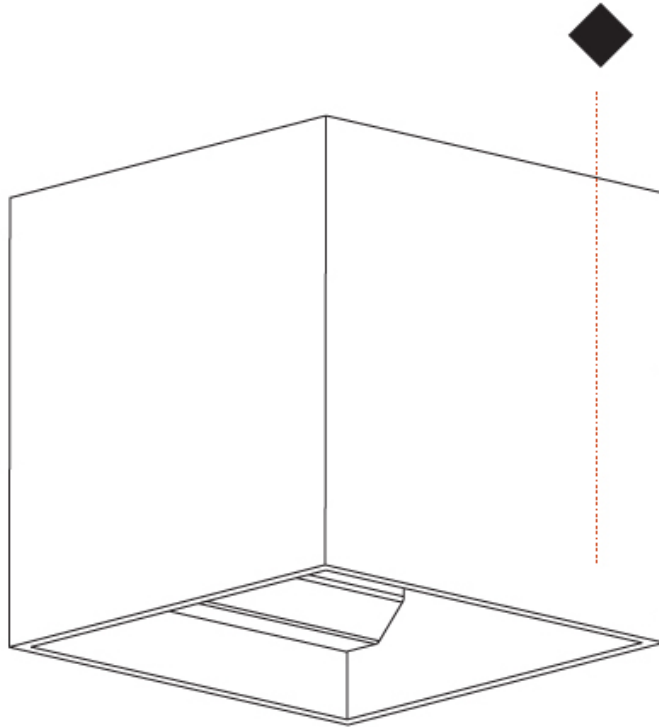

DICE SURFACE

A33252-

PROJECT _____

TYPE _____

SPECIFIER _____

QUANTITY _____

DATE _____