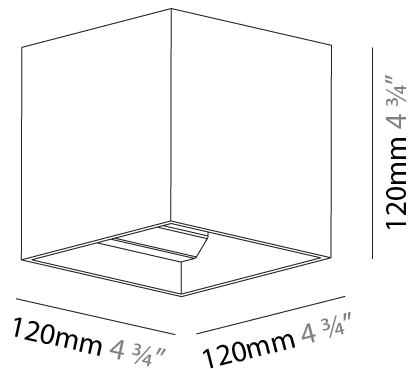

1. To build a product code in our configurator select the specify button on the base model # product page
2. To build a manual product code on this datasheet choose from the options listed below in blue font and add the suffix to the base model #

GENERAL

Series: Dice
Subseries: Dice
Brand: Prolicht
Division: Architectural
Mounting Type: Surface
Mounting Location: Wall
Subcategory: Ambient

PHYSICAL

Shape: Cube
Length (mm): 120
Length (in): 4 3/4
Height (mm): 120
Depth (mm): 120
Height (in): 4 3/4
Depth (in): 4 3/4
Light Distribution: Direct / Indirect
Weight (kg): 0.909
Weight (lbs): 2.0

Fixture Finish: [SSR / BKV / CWI / CRY / HAB / UFT / ITA / RUA / FTG / MYG / LOD / PUS / FRO / FUP / KIA / POP / BLS / SPG / MEY / GOH / GUM / CHC / COM / ABZ / JAG / OBR / MOS / ROR](#)
Fixture Material: Aluminum

ELECTRICAL

Lamp Type: LED (Zhaga Standard)
Input Wattage (W): 7.7
Total Output Wattage (W): 7
Dimming: Non-Dimmable
Driver Included: Yes
Driver Location: Integrated
Driver Type: Constant Current
Driver Class: Class 2
Input Voltage (V): 120
Constant Current (MA): 350
Upon Request: Remote: 0-10Vdc Dimming / Phase Dimming @120Vac only / Non-dimming 120/277Vac

LED

Color Temperature (°K): [2700 / 3000 / 3500 / 4000](#)
Max. Delivered Lumen (lm): 220 / 230 / 235 / 240
CRI: >90 CRI
Efficiency (%): 37
Lamp Life (hrs): 50000

OPTICAL

RATINGS AND CERTIFICATIONS

Certified By: Certified for North American Standards
IP rating: IP20