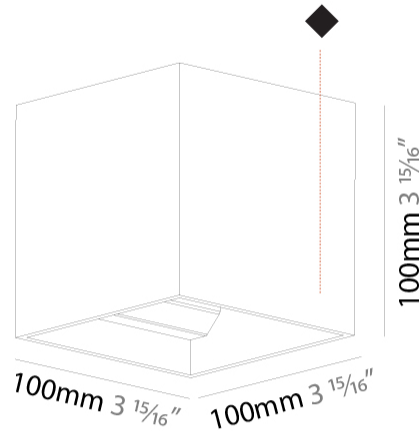

1. To build a product code in our configurator select the specify button on the base model # product page
2. To build a manual product code on this datasheet choose from the options listed below in blue font and add the suffix to the base model #

GENERAL

Series: Dice
Subseries: Dice
Partner: Prolicht
Division: Architectural
Installation: Surface
Product Type: Wall Surface
Mounting Location: Wall
Light Distribution: Direct / Indirect

PHYSICAL

Shape: Cube
Length (mm): 100
Length (in): 3 15/16
Height (mm): 100
Depth (mm): 100
Height (in): 3 15/16
Depth (in): 3 15/16
Weight (kg): 0.647
Weight (lbs): 1.423
Fixture Finish: SSR / BKV / CWI / CRY / HAB / UFT / ITA / RUA / FTG / MYG / LOD / PUS / FRO / FUP / KIA / POP / BLS / SPG / MEY / GOH / CHC / COM / ABZ / JAG / OBR / MOS / ROR
Fixture Material: Aluminum

ELECTRICAL

Lamp Type: LED (Zhaga Standard)
Input Wattage (W): 7.7
Total Output Wattage (W): 7
Dimming: Non-Dimmable
Driver Included: Yes
Driver Location: Integrated
Driver Type: Constant Current
Driver Class: Class 2
Input Voltage (V): 120
Constant Current (MA): 350
Upon Request: Remote: 0-10Vdc Dimming / Phase Dimming @120Vac only / Non-dimming 120/277Vac

LED

Color Temperature (°K): 2700 / 3000 / 3500 / 4000
Max. Delivered Lumen (lm): 220 / 230 / 235 / 240
CRI: >90 CRI
Lamp Life (hrs): 50000

OPTICAL

RATINGS AND CERTIFICATIONS

Certified By: Certified for North American Standards
IP rating: IP20