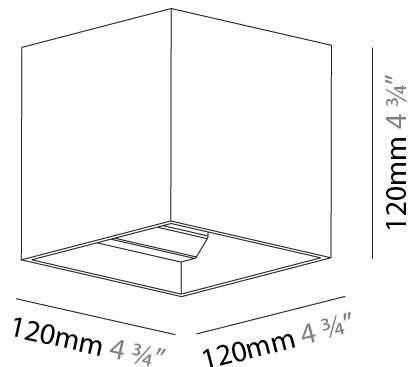

1. To build a product code in our configurator select the specify button on the base model # product page
2. To build a manual product code on this datasheet choose from the options listed below in blue font and add the suffix to the base model #

GENERAL

Series: Dice
Subseries: Dice
Partner: Prolicht
Division: Architectural
Installation: Surface
Product Type: Wall Surface
Mounting Location: Wall
Light Distribution: Direct / Indirect

PHYSICAL

Shape: Cube
Length (mm): 120
Length (in): 4 ¾
Height (mm): 120
Depth (mm): 120
Height (in): 4 ¾
Depth (in): 4 ¾
Weight (kg): 0.909
Weight (lbs): 2.0

Fixture Finish: [SSR / BKV / CWI / CRY / HAB / UFT / ITA / RUA / FTG / MYG / LOD / PUS / FRO / FUP / KIA / POP / BLS / SPG / MEY / GOH / CHC / COM / ABZ / JAG / OBR / MOS / ROR](#)
Fixture Material: Aluminum

ELECTRICAL

Lamp Type: LED (Zhaga Standard)
Input Wattage (W): 7.7
Total Output Wattage (W): 7
Dimming: Non-Dimmable
Driver Included: Yes
Driver Location: Integrated
Driver Type: Constant Current
Driver Class: Class 2
Input Voltage (V): 120
Constant Current (MA): 350
Upon Request: Remote: 0-10Vdc Dimming / Phase Dimming @120Vac only / Non-dimming 120/277Vac

LED

Color Temperature (°K): [2700 / 3000 / 3500 / 4000](#)
Max. Delivered Lumen (lm): 220 / 230 / 235 / 240
CRI: >90 CRI
Efficiency (%): 37
Lamp Life (hrs): 50000

OPTICAL

RATINGS AND CERTIFICATIONS

Certified By: Certified for North American Standards
IP rating: IP20