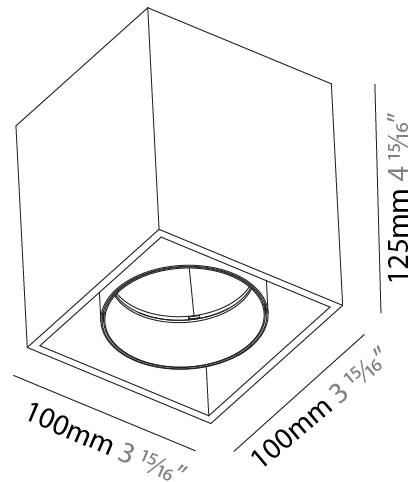

1. To build a product code in our configurator select the specify button on the base model # product page
2. To build a manual product code on this datasheet choose from the options listed below in blue font and add the suffix to the base model #

GENERAL

Series: Dice
Subseries: Dice ON
Partner: Prolicht
Division: Architectural
Installation: Surface
Product Type: Ceiling Surface
Mounting Location: Ceiling
Light Distribution: Downlight

PHYSICAL

Shape: Cube
Length (mm): 100
Length (in): 3 ¹⁵/₁₆
Width (mm): 100
Width (in): 3 ¹⁵/₁₆
Height (mm): 125
Height (in): 4 ¹⁵/₁₆
Weight (kg): 0.87
Weight (lbs): 1.92

Fixture Finish: [SSR / BKV / CWI / CRY / HAB / UFT / ITA / RUA / FTG / MYG / LOD / PUS / FRO / FUP / KIA / POP / BLS / SPG / MEY / GOH / CHC / COM / ABZ / JAG / OBR / MOS / ROR](#)
Fixture Material: Aluminum Die Cast

ELECTRICAL

Lamp Type: LED (Zhaga Standard)
Input Wattage (W): 10.1
Total Output Wattage (W): 9.25
Dimming: Tri-Mode (Non-Dimming and Phase Dimming (120Vac only) and 0-10V Dimming)
Driver Included: Yes
Driver Location: Integrated
Driver Type: Constant Current - Universal
Driver Class: Class 2
Input Voltage (V): 120 - 277
Constant Current (MA): 250

LED

Color Temperature (°K): [2700 / 3000 / 3500 / 4000](#)
Max. Delivered Lumen (lm): 660 / 680 / 715 / 730
CRI: >90 CRI
Lamp Life (hrs): 50000

OPTICAL

Reflector°: [14 / 19 / 36](#)

RATINGS AND CERTIFICATIONS

Certified By: Certified for North American Standards
IP rating: IP20