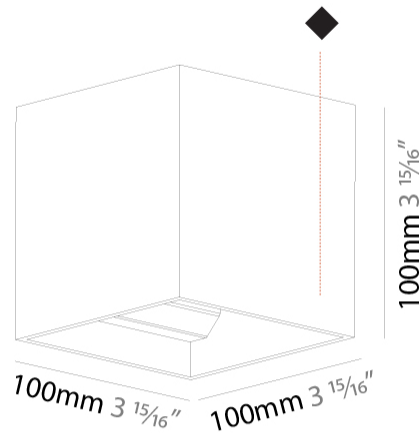

1. To build a product code in our configurator select the specify button on the base model # product page
2. To build a manual product code on this datasheet choose from the options listed below in blue font and add the suffix to the base model #

GENERAL

Series: Dice
Subseries: Dice
Partner: Prolicht
Division: Architectural
Installation: Surface
Product Type: Wall Surface
Mounting Location: Wall
Light Distribution: Direct / Indirect

PHYSICAL

Shape: Cube
Length (mm): 100
Length (in): 3 15/16
Height (mm): 100
Depth (mm): 100
Height (in): 3 15/16
Depth (in): 3 15/16
Weight (kg): 0.647
Weight (lbs): 1.423

Fixture Finish: [SSR / BKV / CWI / CRY / HAB / UFT / ITA / RUA / FTG / MYG / LOD / PUS / FRO / FUP / KIA / POP / BLS / SPG / MEY / GOH / CHC / COM / ABZ / JAG / OBR / MOS / ROR](#)

Fixture Material: Aluminum

ELECTRICAL

Lamp Type: LED (Zhaga Standard)
Input Wattage (W): 7.7
Total Output Wattage (W): 7
Dimming: Non-Dimmable
Driver Included: Yes
Driver Location: Integrated
Driver Type: Constant Current
Driver Class: Class 2
Input Voltage (V): 120
Constant Current (MA): 350
Upon Request: Remote: 0-10Vdc Dimming / Phase Dimming @120Vac only / Non-dimming 120/277Vac

LED

Color Temperature (°K): [2700 / 3000 / 3500 / 4000](#)
Max. Delivered Lumen (lm): 220 / 230 / 235 / 240
CRI: >90 CRI
Lamp Life (hrs): 50000

OPTICAL

RATINGS AND CERTIFICATIONS

Certified By: Certified for North American Standards
IP rating: IP20