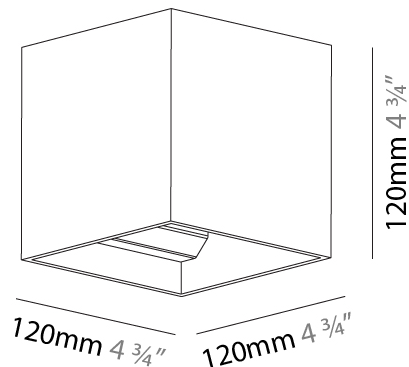

1. To build a product code in our configurator select the specify button on the base model # product page
2. To build a manual product code on this datasheet choose from the options listed below in blue font and add the suffix to the base model #

GENERAL

Series: Dice
Subseries: Dice
Partner: Prolicht
Division: Architectural
Installation: Surface
Product Type: Wall Surface
Mounting Location: Wall
Light Distribution: Direct / Indirect

PHYSICAL

Shape: Cube
Length (mm): 120
Length (in): 4 ¾
Height (mm): 120
Depth (mm): 120
Height (in): 4 ¾
Depth (in): 4 ¾
Weight (kg): 0.909
Weight (lbs): 2.0

Fixture Finish: [SSR / BKV / CWI / CRY / HAB / UFT / ITA / RUA / FTG / MYG / LOD / PUS / FRO / FUP / KIA / POP / BLS / SPG / MEY / GOH / CHC / COM / ABZ / JAG / OBR / MOS / ROR](#)
Fixture Material: Aluminum

ELECTRICAL

Lamp Type: LED (Zhaga Standard)
Input Wattage (W): 7.7
Total Output Wattage (W): 7
Dimming: Non-Dimmable
Driver Included: Yes
Driver Location: Integrated
Driver Type: Constant Current
Driver Class: Class 2
Input Voltage (V): 120
Constant Current (MA): 350
Upon Request: Remote: 0-10Vdc Dimming / Phase Dimming @120Vac only / Non-dimming 120/277Vac

LED

Color Temperature (°K): [2700 / 3000 / 3500 / 4000](#)
Max. Delivered Lumen (lm): 220 / 230 / 235 / 240
CRI: >90 CRI
Efficiency (%): 37
Lamp Life (hrs): 50000

OPTICAL

RATINGS AND CERTIFICATIONS

Certified By: Certified for North American Standards
IP rating: IP20