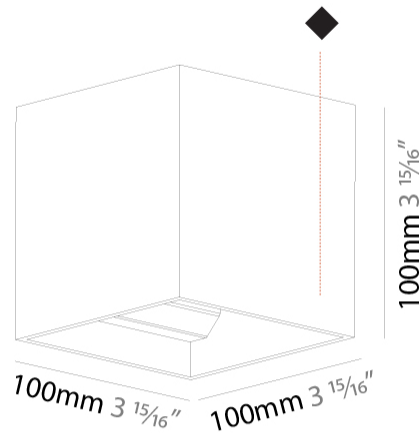

1. To build a product code in our configurator select the specify button on the base model # product page
2. To build a manual product code on this datasheet choose from the options listed below in blue font and add the suffix to the base model #

GENERAL

Series: Dice
Subseries: Dice
Partner: Prolicht
Division: Architectural
Installation: Surface
Product Type: Wall Surface
Mounting Location: Wall
Light Distribution: Direct / Indirect

PHYSICAL

Shape: Cube
Length (mm): 100
Length (in): 3 15/16
Height (mm): 100
Depth (mm): 100
Height (in): 3 15/16
Depth (in): 3 15/16
Weight (kg): 0.647
Weight (lbs): 1.423

Fixture Finish: SSR / BKV / CWI / CRY / HAB / UFT / ITA / RUA / FTG / MYG / LOD / PUS / FRO / FUP / KIA / POP / BLS / SPG / MEY / GOH / CHC / COM / ABZ / JAG / OBR / MOS / ROR

Fixture Material: Aluminum

ELECTRICAL

Lamp Type: LED (Zhaga Standard)
Input Wattage (W): 7.7
Total Output Wattage (W): 7
Dimming: Non-Dimmable
Driver Included: Yes
Driver Location: Integrated
Driver Type: Constant Current
Driver Class: Class 2
Input Voltage (V): 120
Constant Current (MA): 350
Upon Request: Remote: 0-10Vdc Dimming / Phase Dimming @120Vac only / Non-dimming 120/277Vac

LED

Color Temperature (°K): 2700 / 3000 / 3500 / 4000
Max. Delivered Lumen (lm): 220 / 230 / 235 / 240
CRI: >90 CRI
Lamp Life (hrs): 50000

OPTICAL

RATINGS AND CERTIFICATIONS

Certified By: Certified for North American Standards
IP rating: IP20