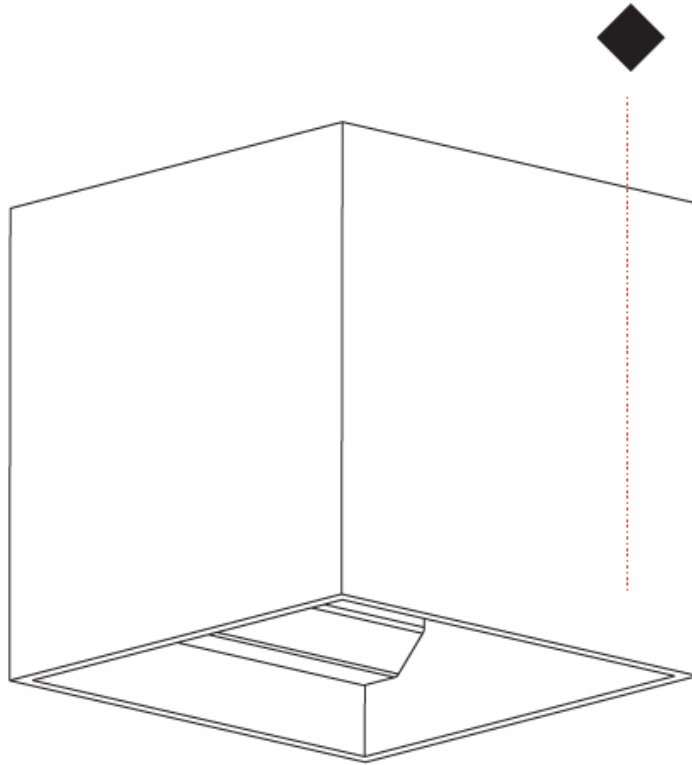

DICE SURFACE

A33255- : A33255-30K-15

PROJECT _____

TYPE _____

SPECIFIER _____

QUANTITY _____

DATE _____

A