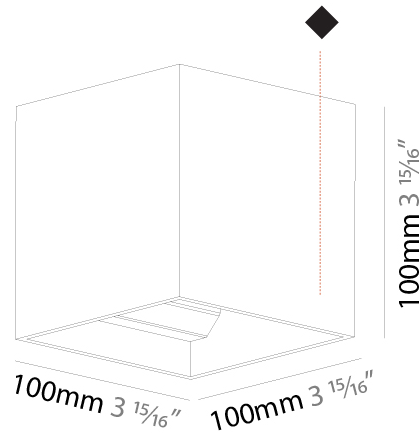

PROJECT
TYPE
SPECIFIER
QUANTITY
DATE

DICE SURFACE

A33252- : A33252-30K-01

base number

1. To build a product code in our configurator select the specify button on the base model # product page
2. To build a manual product code on this datasheet choose from the options listed below in blue font and add the suffix to the base model #

GENERAL

Series: Dice
Partner: Prolight
Division: Architectural
Installation: Surface
Product Type: Wall Surface
Mounting Location: Wall
Light Distribution: Direct / Indirect

PHYSICAL

Shape: Cube
Length (mm): 100
Length (in): 3 15/16
Width (mm): 100
Width (in): 3 15/16
Height (mm): 100
Height (in): 3 15/16
Weight (kg): 1.423
Weight (lbs): 3.14
Fixture Material: Aluminum

ELECTRICAL

Lamp Type: LED (Zhaga Standard)
Input Wattage (W): 7.7
Total Output Wattage (W): 7
Driver Included: Yes
Driver Location: Integrated
Driver Type: Constant Current
Driver Class: Class 2
Input Voltage (V): 120
Constant Current (MA): 350

LED

Number of LEDs: 1
Color Temperature (°K): 3000
Max. Delivered Lumen (lm): 230
CRI: >90 CRI
Lamp Life (hrs): 50000

OPTICAL

RATINGS AND CERTIFICATIONS

Certified By: Certified for North American Standards
IP rating: IP20