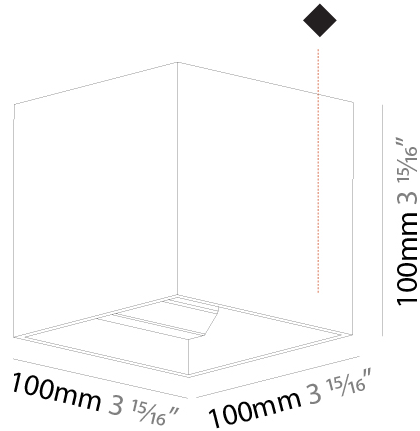

PROJECT	
TYPE	
SPECIFIER	
QUANTITY	
DATE	

DICE SURFACE

A33252- : A33252-30K-01

base number

1. To build a product code in our configurator select the specify button on the base model # product page
2. To build a manual product code on this datasheet choose from the options listed below in blue font and add the suffix to the base model #

GENERAL

Series: Dice
Partner: Prolicht
Division: Architectural
Installation: Surface
Product Type: Wall Surface
Mounting Location: Wall
Light Distribution: Direct / Indirect

PHYSICAL

Shape: Cube
Length (mm): 100
Length (in): 3 ¹⁵/₁₆
Width (mm): 100
Width (in): 3 ¹⁵/₁₆
Height (mm): 100
Height (in): 3 ¹⁵/₁₆
Weight (kg): 1.423
Weight (lbs): 3.14
Fixture Material: Aluminum

ELECTRICAL

Lamp Type: LED (Zhaga Standard)
Input Wattage (W): 7.7
Total Output Wattage (W): 7
Driver Included: Yes
Driver Location: Integrated
Driver Type: Constant Current
Driver Class: Class 2
Input Voltage (V): 120
Constant Current (MA): 350

LED

Number of LEDs: 1
Color Temperature (°K): 3000
Max. Delivered Lumen (lm): 230
CRI: >90 CRI
Lamp Life (hrs): 50000

OPTICAL

RATINGS AND CERTIFICATIONS

Certified By: Certified for North American Standards
IP rating: IP20