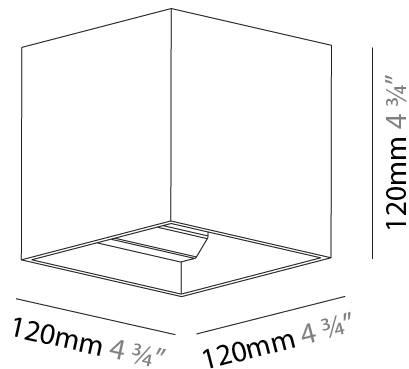

1. To build a product code in our configurator select the specify button on the base model # product page
2. To build a manual product code on this datasheet choose from the options listed below in blue font and add the suffix to the base model #

GENERAL

Series: Dice
Subseries: Dice
Brand: Prolight
Division: Architectural
Mounting Type: Surface
Mounting Location: Wall
Subcategory: Ambient

PHYSICAL

Shape: Cube
Length (mm): 120
Length (in): 4 ¾
Height (mm): 120
Depth (mm): 120
Height (in): 4 ¾
Depth (in): 4 ¾
Light Distribution: Direct / Indirect
Weight (kg): 0.909
Weight (lbs): 2.0
Fixture Finish: [SSR / BKV / CWI / CRY / HAB / UFT / ITA / RUA / FTG / MYG / LOD / PUS / FRO / FUP / KIA / POP / BLS / SPG / MEY / GOH / GUM / CHC / COM / ABZ / JAG / OBR / MOS / ROR](#)
Fixture Material: Aluminum

ELECTRICAL

Lamp Type: LED (Zhaga Standard)
Input Wattage (W): 7.7
Total Output Wattage (W): 7
Dimming: Non-Dimmable
Driver Included: Yes
Driver Location: Integrated
Driver Type: Constant Current
Driver Class: Class 2
Input Voltage (V): 120
Constant Current (MA): 350
Upon Request: Remote: 0-10Vdc Dimming / Phase Dimming @120Vac only / Non-dimming 120/277Vac

LED

Color Temperature (°K): [2700 / 3000 / 3500 / 4000](#)
Max. Delivered Lumen (lm): 220 / 230 / 235 / 240
CRI: >90 CRI
Efficiency (%): 37
Lamp Life (hrs): 50000

OPTICAL

RATINGS AND CERTIFICATIONS

Certified By: Certified for North American Standards
IP rating: IP20