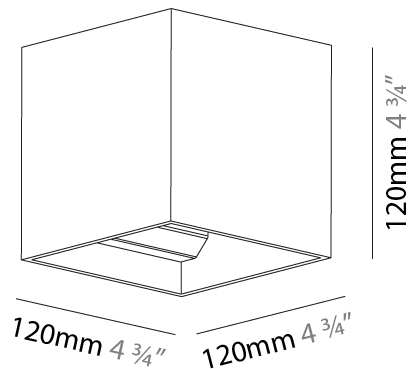

1. To build a product code in our configurator select the specify button on the base model # product page
2. To build a manual product code on this datasheet choose from the options listed below in blue font and add the suffix to the base model #

GENERAL

Series: Dice
Subseries: Dice
Brand: Prolight
Division: Architectural
Mounting Type: Surface
Mounting Location: Wall
Subcategory: Ambient

PHYSICAL

Shape: Cube
Length (mm): 120
Length (in): 4 3/4
Height (mm): 120
Depth (mm): 120
Height (in): 4 3/4
Depth (in): 4 3/4
Light Distribution: Direct / Indirect
Weight (kg): 0.909
Weight (lbs): 2.0
Fixture Finish: [SSR / BKV / CWI / CRY / HAB / UFT / ITA / RUA / FTG / MYG / LOD / PUS / FRO / FUP / KIA / POP / BLS / SPG / MEY / GOH / GUM / CHC / COM / ABZ / JAG / OBR / MOS / ROR](#)
Fixture Material: Aluminum

ELECTRICAL

Lamp Type: LED (Zhaga Standard)
Input Wattage (W): 7.7
Total Output Wattage (W): 7
Dimming: Non-Dimmable
Driver Included: Yes
Driver Location: Integrated
Driver Type: Constant Current
Driver Class: Class 2
Input Voltage (V): 120
Constant Current (MA): 350
Upon Request: Remote: 0-10Vdc Dimming / Phase Dimming @120Vac only / Non-dimming 120/277Vac

LED

Color Temperature (°K): [2700 / 3000 / 3500 / 4000](#)
Max. Delivered Lumen (lm): 220 / 230 / 235 / 240
CRI: >90 CRI
Efficiency (%): 37
Lamp Life (hrs): 50000

OPTICAL

RATINGS AND CERTIFICATIONS

Certified By: Certified for North American Standards
IP rating: IP20