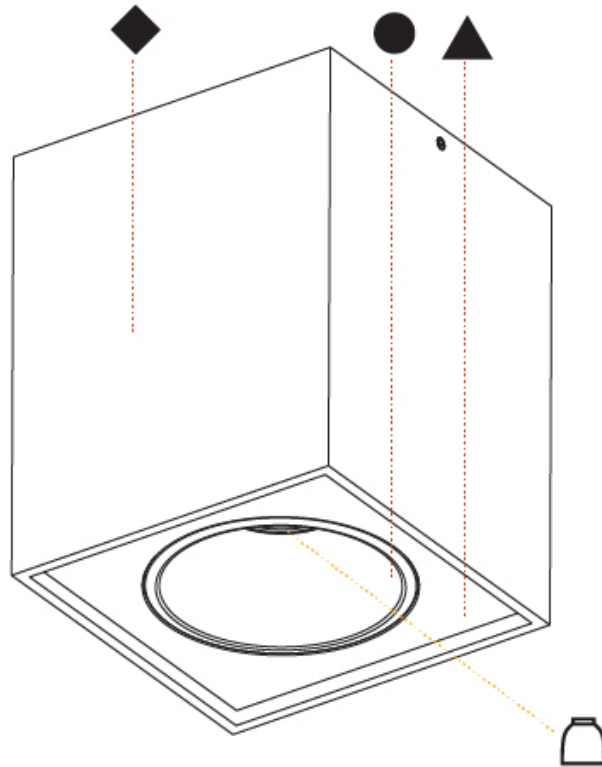

DICE INVADER SURFACE

A3D005-

PROJECT	_____
TYPE	_____
SPECIFIER	_____
QUANTITY	_____
DATE	_____