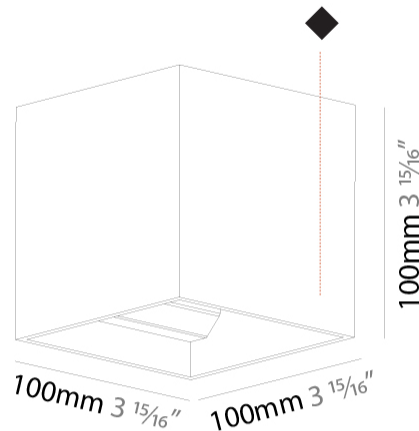

1. To build a product code in our configurator select the specify button on the base model # product page
2. To build a manual product code on this datasheet choose from the options listed below in blue font and add the suffix to the base model #

GENERAL

Series: Dice
Subseries: Dice
Brand: Prolicht
Division: Architectural
Mounting Type: Surface
Mounting Location: Wall
Subcategory: Ambient

PHYSICAL

Shape: Cube
Length (mm): 100
Length (in): 3 15/16
Height (mm): 100
Depth (mm): 100
Height (in): 3 15/16
Depth (in): 3 15/16
Light Distribution: Direct / Indirect
Weight (kg): 0.647
Weight (lbs): 1.423

Fixture Finish: SSR / BKV / CWI / CRY / HAB / UFT / ITA / RUA / FTG / MYG / LOD / PUS / FRO / FUP / KIA / POP / BLS / SPG / MEY / GOH / GUM / CHC / COM / ABZ / JAG / OBR / MOS / ROR
Fixture Material: Aluminum

ELECTRICAL

Lamp Type: LED (Zhaga Standard)
Input Wattage (W): 7.7
Total Output Wattage (W): 7
Dimming: Non-Dimmable
Driver Included: Yes
Driver Location: Integrated
Driver Type: Constant Current
Driver Class: Class 2
Input Voltage (V): 120
Constant Current (MA): 350
Upon Request: Remote: 0-10Vdc Dimming / Phase Dimming @120Vac only / Non-dimming 120/277Vac

LED

Color Temperature (°K): 2700 / 3000 / 3500 / 4000
Max. Delivered Lumen (lm): 220 / 230 / 235 / 240
CRI: >90 CRI
Lamp Life (hrs): 50000

OPTICAL

RATINGS AND CERTIFICATIONS

Certified By: Certified for North American Standards
IP rating: IP20