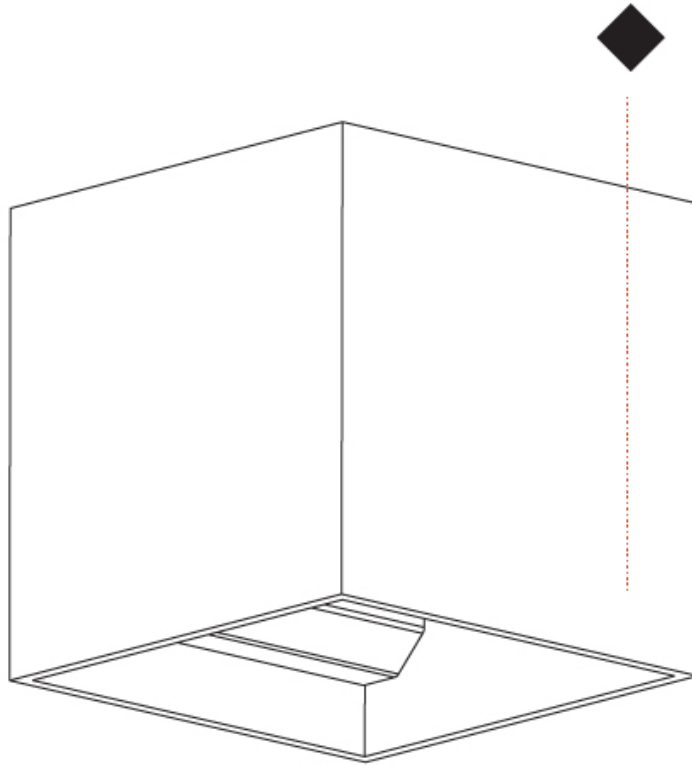

DICE SURFACE

A33255-

PROJECT	_____
TYPE	_____
SPECIFIER	_____
QUANTITY	_____
DATE	_____