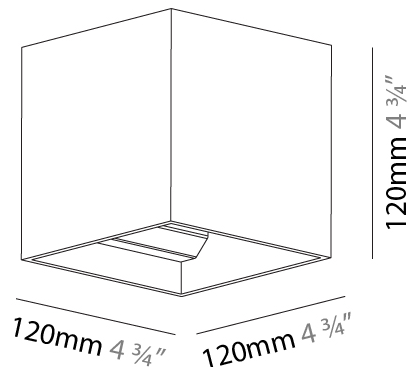

1. To build a product code in our configurator select the specify button on the base model # product page
2. To build a manual product code on this datasheet choose from the options listed below in blue font and add the suffix to the base model #

GENERAL

Series: Dice
Subseries: Dice
Brand: Prolight
Division: Architectural
Mounting Type: Surface
Mounting Location: Wall
Subcategory: Ambient

PHYSICAL

Shape: Cube
Length (mm): 120
Length (in): 4 3/4
Height (mm): 120
Depth (mm): 120
Height (in): 4 3/4
Depth (in): 4 3/4
Light Distribution: Direct / Indirect
Weight (kg): 0.909
Weight (lbs): 2.0

Fixture Finish: [SSR / BKV / CWI / CRY / HAB / UFT / ITA / RUA / FTG / MYG / LOD / PUS / FRO / FUP / KIA / POP / BLS / SPG / MEY / GOH / GUM / CHC / COM / ABZ / JAG / OBR / MOS / ROR](#)
Fixture Material: Aluminum

ELECTRICAL

Lamp Type: LED (Zhaga Standard)
Input Wattage (W): 7.7
Total Output Wattage (W): 7
Dimming: Non-Dimmable
Driver Included: Yes
Driver Location: Integrated
Driver Type: Constant Current
Driver Class: Class 2
Input Voltage (V): 120
Constant Current (MA): 350
Upon Request: Remote: 0-10Vdc Dimming / Phase Dimming @120Vac only / Non-dimming 120/277Vac

LED

Color Temperature (°K): [2700 / 3000 / 3500 / 4000](#)
Max. Delivered Lumen (lm): 220 / 230 / 235 / 240
CRI: >90 CRI
Efficiency (%): 37
Lamp Life (hrs): 50000

OPTICAL

RATINGS AND CERTIFICATIONS

Certified By: Certified for North American Standards
IP rating: IP20