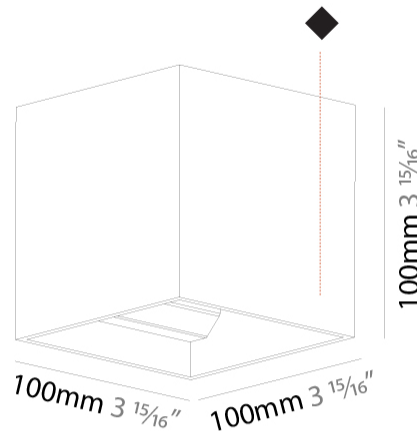

base number   Color   Finishes
Temperature   (Diamond)

1. To build a product code in our configurator select the specify button on the base model # product page
2. To build a manual product code on this datasheet choose from the options listed below in blue font and add the suffix to the base model #

GENERAL

Series: Dice
Subseries: Dice
Brand: Prolicht
Division: Architectural
Mounting Type: Surface
Mounting Location: Wall
Subcategory: Ambient

PHYSICAL

Shape: Cube
Length (mm): 100
Length (in): 3 15/16
Height (mm): 100
Depth (mm): 100
Height (in): 3 15/16
Depth (in): 3 15/16
Light Distribution: Direct / Indirect
Weight (kg): 0.647
Weight (lbs): 1.423

Fixture Finish: SSR / BKV / CWI / CRY / HAB / UFT / ITA / RUA / FTG / MYG / LOD / PUS / FRO / FUP / KIA / POP / BLS / SPG / MEY / GOH / GUM / CHC / COM / ABZ / JAG / OBR / MOS / ROR
Fixture Material: Aluminum

ELECTRICAL

Lamp Type: LED (Zhaga Standard)
Input Wattage (W): 7.7
Total Output Wattage (W): 7
Dimming: Non-Dimmable
Driver Included: Yes
Driver Location: Integrated
Driver Type: Constant Current
Driver Class: Class 2
Input Voltage (V): 120
Constant Current (MA): 350
Upon Request: Remote: 0-10Vdc Dimming / Phase Dimming @120Vac only / Non-dimming 120/277Vac

LED

Color Temperature (°K): 2700 / 3000 / 3500 / 4000
Max. Delivered Lumen (lm): 220 / 230 / 235 / 240
CRI: >90 CRI
Lamp Life (hrs): 50000

OPTICAL

RATINGS AND CERTIFICATIONS

Certified By: Certified for North American Standards
IP rating: IP20