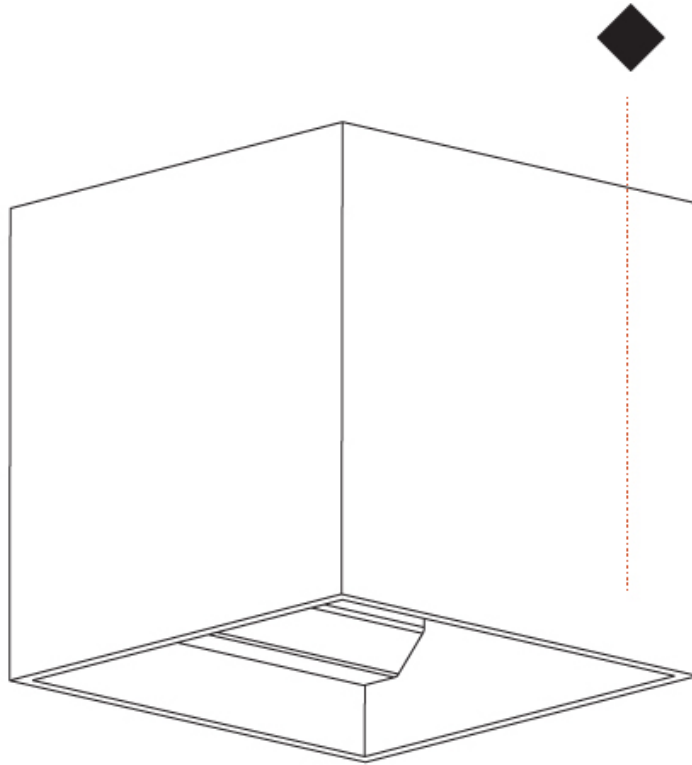

DICE SURFACE

A33255-

PROJECT

TYPE

SPECIFIER

QUANTITY

DATE