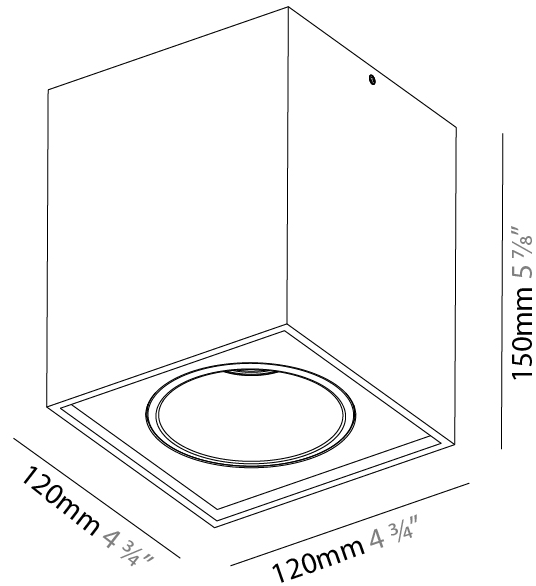

GENERAL

Series: Dice
Subseries: Dice Invader
Partner: Prolicht
Division: Architectural
Installation: Surface
Product Type: Ceiling Surface
Mounting Location: Ceiling
Light Distribution: Downlight

PHYSICAL

Shape: Cube
Length (mm): 120
Length (in): 4 3/4
Width (mm): 120
Width (in): 4 3/4
Height (mm): 150
Height (in): 5 7/8
Weight (kg): 1.53
Weight (lbs): 3.37

Fixture Finish: [SSR / BKV / CWI / CRY / HAB / UFT / ITA / RUA / FTG / MYG / LOD / PUS / FRO / FUP / KIA / POP / BLS / SPG / MEY / GOH / CHC / COM / ABZ / JAG / OBR / MOS / ROR](#)
Fixture Material: Aluminum Die Cast

ELECTRICAL

Lamp Type: LED (Zhaga Standard)
Input Wattage (W): 10.1
Total Output Wattage (W): 9.8
Dimming: Non-Dimmable
Driver Included: Yes
Driver Location: Integrated
Driver Type: Constant Current
Driver Class: Class 2
Input Voltage (V): 120
Constant Current (MA): 350
Upon Request: 0-10V Dimming / Phase Dimming 120Vac only / Non-dimming 120-277Vac

LED

Number of LEDs: 1
Color Temperature (°K): 2700 / 3000 / 3500 / 4000
Max. Delivered Lumen (lm): 660 / 680 / 715 / 730
CRI: >90 CRI
Efficiency (%): 88
Lamp Life (hrs): 50000

OPTICAL

Reflector°: 20 / 40 / 60

RATINGS AND CERTIFICATIONS

Certified By: Certified for North American Standards
IP rating: IP20