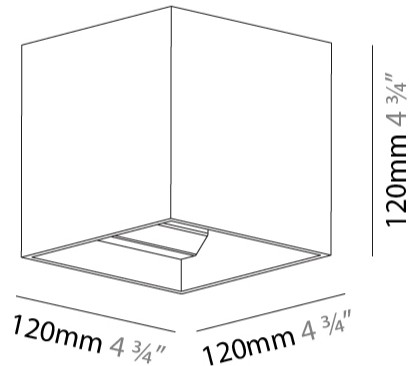

1. To build a product code in our configurator select the specify button on the base model # product page
2. To build a manual product code on this datasheet choose from the options listed below in blue font and add the suffix to the base model #

GENERAL

Series: Dice
Subseries: Dice
Partner: Prolicht
Division: Architectural
Installation: Surface
Product Type: Wall Surface
Mounting Location: Wall
Light Distribution: Direct / Indirect

PHYSICAL

Shape: Cube
Length (mm): 120
Length (in): 4 ¾
Height (mm): 120
Depth (mm): 120
Height (in): 4 ¾
Depth (in): 4 ¾
Weight (kg): 0.909
Weight (lbs): 2.0
Fixture Finish: [SSR / BKV / CWI / CRY / HAB / UFT / ITA / RUA / FTG / MYG / LOD / PUS / FRO / FUP / KIA / POP / BLS / SPG / MEY / GOH / CHC / COM / ABZ / JAG / OBR / MOS / ROR](#)
Fixture Material: Aluminum

ELECTRICAL

Lamp Type: LED (Zhaga Standard)
Input Wattage (W): 7.7
Total Output Wattage (W): 7
Dimming: Non-Dimmable
Driver Included: Yes
Driver Location: Integrated
Driver Type: Constant Current
Driver Class: Class 2
Input Voltage (V): 120
Constant Current (MA): 350
Upon Request: Remote: 0-10Vdc Dimming / Phase Dimming @120Vac only / Non-dimming 120/277Vac

LED

Color Temperature (°K): [2700 / 3000 / 3500 / 4000](#)
Max. Delivered Lumen (lm): 220 / 230 / 235 / 240
CRI: >90 CRI
Efficiency (%): 37
Lamp Life (hrs): 50000

OPTICAL

RATINGS AND CERTIFICATIONS

Certified By: Certified for North American Standards
IP rating: IP20