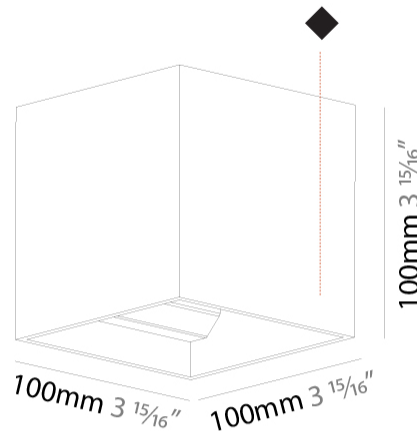

base number   Color   Finishes
Temperature   (Diamond)

1. To build a product code in our configurator select the specify button on the base model # product page
2. To build a manual product code on this datasheet choose from the options listed below in blue font and add the suffix to the base model #

GENERAL

Series: Dice
Subseries: Dice
Brand: Prolicht
Division: Architectural
Mounting Type: Surface
Mounting Location: Wall
Subcategory: Ambient

PHYSICAL

Shape: Cube
Length (mm): 100
Length (in): 3 ¹⁵/₁₆
Height (mm): 100
Depth (mm): 100
Height (in): 3 ¹⁵/₁₆
Depth (in): 3 ¹⁵/₁₆
Light Distribution: Direct / Indirect
Weight (kg): 0.647
Weight (lbs): 1.423

Fixture Finish: SSR / BKV / CWI / CRY / HAB / UFT / ITA / RUA / FTG / MYG / LOD / PUS / FRO / FUP / KIA / POP / BLS / SPG / MEY / GOH / GUM / CHC / COM / ABZ / JAG / OBR / MOS / ROR
Fixture Material: Aluminum

ELECTRICAL

Lamp Type: LED (Zhaga Standard)
Input Wattage (W): 7.7
Total Output Wattage (W): 7
Dimming: Non-Dimmable
Driver Included: Yes
Driver Location: Integrated
Driver Type: Constant Current
Driver Class: Class 2
Input Voltage (V): 120
Constant Current (MA): 350
Upon Request: Remote: 0-10Vdc Dimming / Phase Dimming @120Vac only / Non-dimming 120/277Vac

LED

Color Temperature (°K): 2700 / 3000 / 3500 / 4000
Max. Delivered Lumen (lm): 220 / 230 / 235 / 240
CRI: >90 CRI
Lamp Life (hrs): 50000

OPTICAL

RATINGS AND CERTIFICATIONS

Certified By: Certified for North American Standards
IP rating: IP20