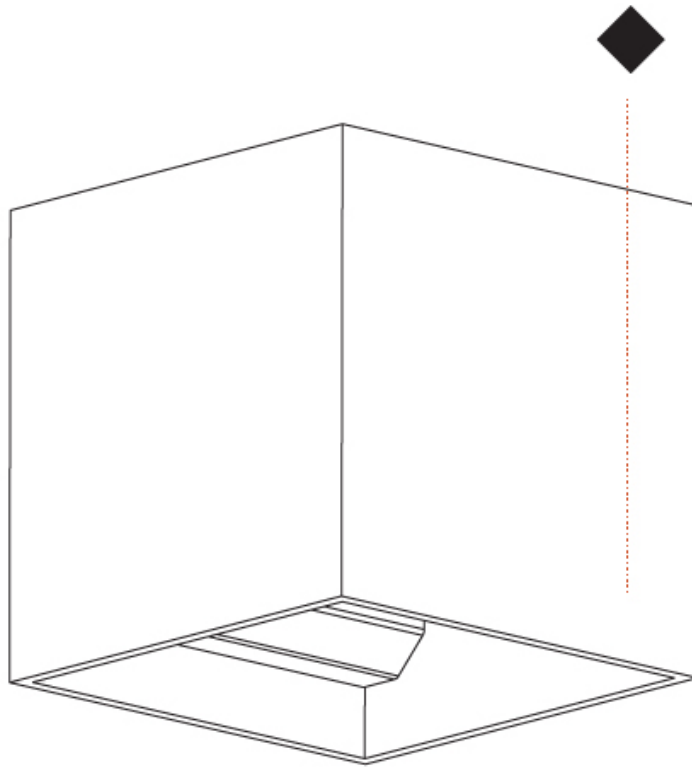

DICE SURFACE

A33255-

PROJECT _____

TYPE _____

SPECIFIER _____

QUANTITY _____

DATE _____