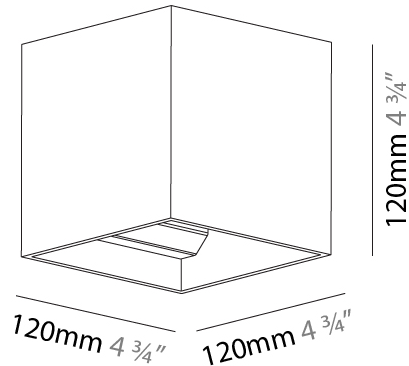

1. To build a product code in our configurator select the specify button on the base model # product page
2. To build a manual product code on this datasheet choose from the options listed below in blue font and add the suffix to the base model #

GENERAL

Series: Dice
Subseries: Dice
Brand: Prolicht
Division: Architectural
Mounting Type: Surface
Mounting Location: Wall
Subcategory: Ambient

PHYSICAL

Shape: Cube
Length (mm): 120
Length (in): 4 ¾
Height (mm): 120
Depth (mm): 120
Height (in): 4 ¾
Depth (in): 4 ¾
Light Distribution: Direct / Indirect
Weight (kg): 0.909
Weight (lbs): 2.0
Fixture Finish: [SSR / BKV / CWI / CRY / HAB / UFT / ITA / RUA / FTG / MYG / LOD / PUS / FRO / FUP / KIA / POP / BLS / SPG / MEY / GOH / GUM / CHC / COM / ABZ / JAG / OBR / MOS / ROR](#)
Fixture Material: Aluminum

ELECTRICAL

Lamp Type: LED (Zhaga Standard)
Input Wattage (W): 7.7
Total Output Wattage (W): 7
Dimming: Non-Dimmable
Driver Included: Yes
Driver Location: Integrated
Driver Type: Constant Current
Driver Class: Class 2
Input Voltage (V): 120
Constant Current (MA): 350
Upon Request: Remote: 0-10Vdc Dimming / Phase Dimming @120Vac only / Non-dimming 120/277Vac

LED

Color Temperature (°K): [2700 / 3000 / 3500 / 4000](#)
Max. Delivered Lumen (lm): 220 / 230 / 235 / 240
CRI: >90 CRI
Efficiency (%): 37
Lamp Life (hrs): 50000

OPTICAL

RATINGS AND CERTIFICATIONS

Certified By: Certified for North American Standards
IP rating: IP20