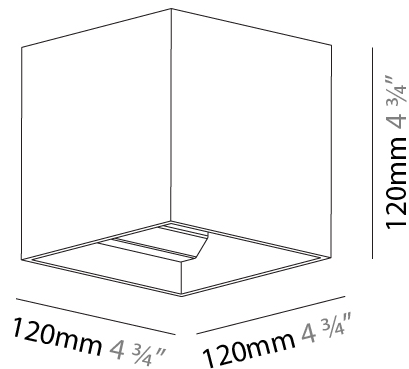

1. To build a product code in our configurator select the specify button on the base model # product page
2. To build a manual product code on this datasheet choose from the options listed below in blue font and add the suffix to the base model #

GENERAL

Series: Dice
Subseries: Dice
Brand: Prolight
Division: Architectural
Mounting Type: Surface
Mounting Location: Wall
Subcategory: Ambient

PHYSICAL

Shape: Cube
Length (mm): 120
Length (in): 4 ¾
Height (mm): 120
Depth (mm): 120
Height (in): 4 ¾
Depth (in): 4 ¾
Light Distribution: Direct / Indirect
Weight (kg): 0.909
Weight (lbs): 2.0

Fixture Finish: [SSR / BKV / CWI / CRY / HAB / UFT / ITA / RUA / FTG / MYG / LOD / PUS / FRO / FUP / KIA / POP / BLS / SPG / MEY / GOH / GUM / CHC / COM / ABZ / JAG / OBR / MOS / ROR](#)
Fixture Material: Aluminum

ELECTRICAL

Lamp Type: LED (Zhaga Standard)
Input Wattage (W): 7.7
Total Output Wattage (W): 7
Dimming: Non-Dimmable
Driver Included: Yes
Driver Location: Integrated
Driver Type: Constant Current
Driver Class: Class 2
Input Voltage (V): 120
Constant Current (MA): 350
Upon Request: Remote: 0-10Vdc Dimming / Phase Dimming @120Vac only / Non-dimming 120/277Vac

LED

Color Temperature (°K): [2700 / 3000 / 3500 / 4000](#)
Max. Delivered Lumen (lm): 220 / 230 / 235 / 240
CRI: >90 CRI
Efficiency (%): 37
Lamp Life (hrs): 50000

OPTICAL

RATINGS AND CERTIFICATIONS

Certified By: Certified for North American Standards
IP rating: IP20