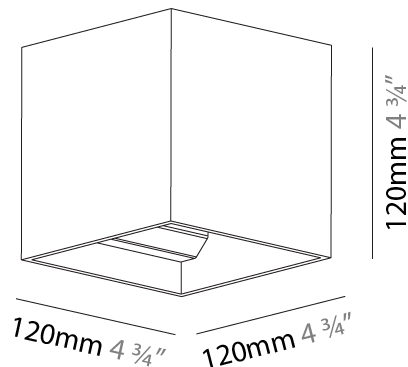

1. To build a product code in our configurator select the specify button on the base model # product page
2. To build a manual product code on this datasheet choose from the options listed below in blue font and add the suffix to the base model #

GENERAL

Series: Dice
Subseries: Dice
Brand: Prolight
Division: Architectural
Mounting Type: Surface
Mounting Location: Wall
Subcategory: Ambient

PHYSICAL

Shape: Cube
Length (mm): 120
Length (in): 4 3/4
Height (mm): 120
Depth (mm): 120
Height (in): 4 3/4
Depth (in): 4 3/4
Light Distribution: Direct / Indirect
Weight (kg): 0.909
Weight (lbs): 2.0
Fixture Finish: [SSR / BKV / CWI / CRY / HAB / UFT / ITA / RUA / FTG / MYG / LOD / PUS / FRO / FUP / KIA / POP / BLS / SPG / MEY / GOH / GUM / CHC / COM / ABZ / JAG / OBR / MOS / ROR](#)
Fixture Material: Aluminum

ELECTRICAL

Lamp Type: LED (Zhaga Standard)
Input Wattage (W): 7.7
Total Output Wattage (W): 7
Dimming: Non-Dimmable
Driver Included: Yes
Driver Location: Integrated
Driver Type: Constant Current
Driver Class: Class 2
Input Voltage (V): 120
Constant Current (MA): 350
Upon Request: Remote: 0-10Vdc Dimming / Phase Dimming @120Vac only / Non-dimming 120/277Vac

LED

Color Temperature (°K): [2700 / 3000 / 3500 / 4000](#)
Max. Delivered Lumen (lm): 220 / 230 / 235 / 240
CRI: >90 CRI
Efficiency (%): 37
Lamp Life (hrs): 50000

OPTICAL

RATINGS AND CERTIFICATIONS

Certified By: Certified for North American Standards
IP rating: IP20