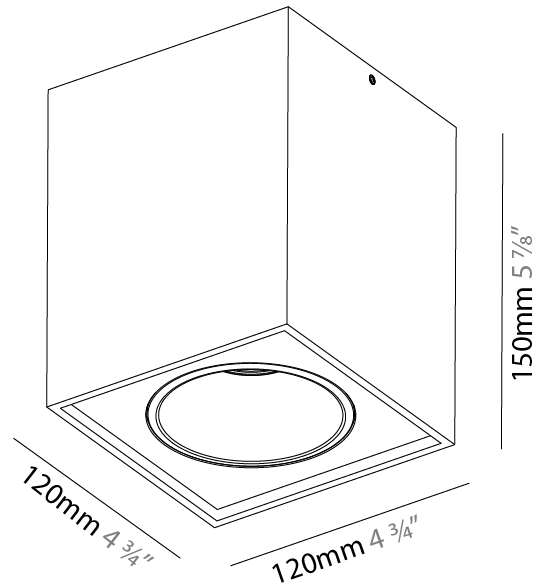

GENERAL

Series: Dice
Subseries: Dice Invader
Brand: Prolicht
Division: Architectural
Mounting Type: Surface
Mounting Location: Ceiling
Subcategory: Ambient

PHYSICAL

Shape: Cube
Length (mm): 120
Length (in): 4 3/4
Width (mm): 120
Width (in): 4 3/4
Height (mm): 150
Height (in): 5 7/8
Light Distribution: Downlight
Weight (kg): 1.53
Weight (lbs): 3.37

Fixture Finish: [SSR / BKV / CWI / CRY / HAB / UFT / ITA / RUA / FTG / MYG / LOD / PUS / FRO / FUP / KIA / POP / BLS / SPG / MEY / GOH / GUM / CHC / COM / ABZ / JAG / OBR / MOS / ROR](#)

Fixture Material: Aluminum Die Cast

ELECTRICAL

Lamp Type: LED (Zhaga Standard)
Input Wattage (W): 10.1
Total Output Wattage (W): 9.8
Dimming: Non-Dimmable
Driver Included: Yes
Driver Location: Integrated
Driver Type: Constant Current
Driver Class: Class 2
Input Voltage (V): 120
Constant Current (MA): 350
Upon Request: 0-10V Dimming / Phase Dimming 120Vac only / Non-dimming 120-277Vac

LED

Number of LEDs: 1
Color Temperature (°K): [2700 / 3000 / 3500 / 4000](#)
Max. Delivered Lumen (lm): 660 / 680 / 715 / 730
CRI: >90 CRI
Efficiency (%): 88
Lamp Life (hrs): 50000

OPTICAL

Reflector: [20 / 40 / 60](#)

RATINGS AND CERTIFICATIONS

Certified By: Certified for North American Standards
IP rating: IP20