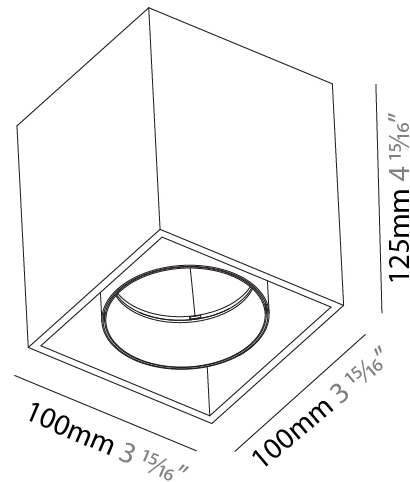

1. To build a product code in our configurator select the specify button on the base model # product page
2. To build a manual product code on this datasheet choose from the options listed below in blue font and add the suffix to the base model #

GENERAL

Series: Dice
Subseries: Dice ON
Brand: Prolicht
Division: Architectural
Mounting Type: Surface
Mounting Location: Ceiling
Subcategory: Ambient

PHYSICAL

Shape: Cube
Length (mm): 100
Length (in): 3 15/16
Width (mm): 100
Width (in): 3 15/16
Height (mm): 125
Height (in): 4 15/16
Light Distribution: Downlight
Weight (kg): 0.87
Weight (lbs): 1.92
Fixture Finish: SSR / BKV / CWI / CRY / HAB / UFT / ITA / RUA / FTG / MYG / LOD / PUS / FRO / FUP / KIA / POP / BLS / SPG / MEY / GOH / GUM / CHC / COM / ABZ / JAG / OBR / MOS / ROR
Fixture Material: Aluminum Die Cast

ELECTRICAL

Lamp Type: LED (Zhaga Standard)
Input Wattage (W): 10.1
Total Output Wattage (W): 9.25
Dimming: Tri-Mode (Non-Dimming and Phase Dimming (120Vac only) and 0-10V Dimming)
Driver Included: Yes
Driver Location: Integrated
Driver Type: Constant Current - Universal
Driver Class: Class 2
Input Voltage (V): 120 - 277
Constant Current (MA): 250

LED

Color Temperature (°K): 2700 / 3000 / 3500 / 4000
Max. Delivered Lumen (lm): 660 / 680 / 715 / 730
CRI: >90 CRI
Lamp Life (hrs): 50000

OPTICAL

Reflector^o: 14 / 19 / 36

RATINGS AND CERTIFICATIONS

Certified By: Certified for North American Standards
IP rating: IP20