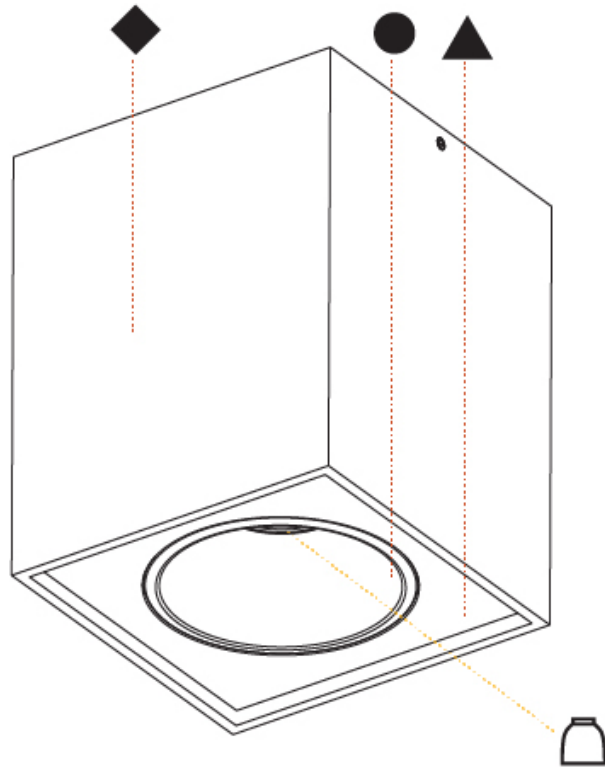

DICE INVADER SURFACE

A3D005-

PROJECT	_____
TYPE	_____
SPECIFIER	_____
QUANTITY	_____
DATE	_____