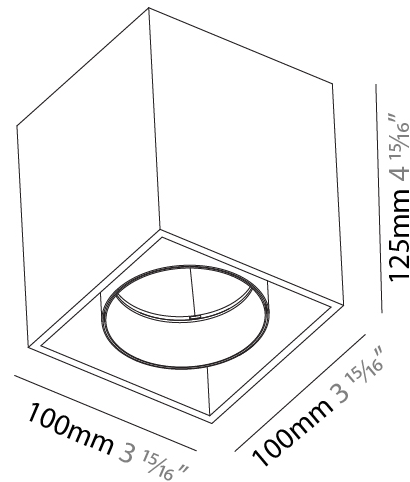

1. To build a product code in our configurator select the specify button on the base model # product page
2. To build a manual product code on this datasheet choose from the options listed below in blue font and add the suffix to the base model #

GENERAL

Series: Dice
Subseries: Dice ON
Brand: Prolicht
Division: Architectural
Mounting Type: Surface
Mounting Location: Ceiling
Subcategory: Ambient

PHYSICAL

Shape: Cube
Length (mm): 100
Length (in): 3 ¹⁵/₁₆
Width (mm): 100
Width (in): 3 ¹⁵/₁₆
Height (mm): 125
Height (in): 4 ¹⁵/₁₆
Light Distribution: Downlight
Weight (kg): 0.87
Weight (lbs): 1.92
Fixture Finish: SSR / BKV / CWI / CRY / HAB / UFT / ITA / RUA / FTG / MYG / LOD / PUS / FRO / FUP / KIA / POP / BLS / SPG / MEY / GOH / GUM / CHC / COM / ABZ / JAG / OBR / MOS / ROR
Fixture Material: Aluminum Die Cast

ELECTRICAL

Lamp Type: LED (Zhaga Standard)
Input Wattage (W): 10.1
Total Output Wattage (W): 9.25
Dimming: Tri-Mode (Non-Dimming and Phase Dimming (120Vac only) and 0-10V Dimming)
Driver Included: Yes
Driver Location: Integrated
Driver Type: Constant Current - Universal
Driver Class: Class 2
Input Voltage (V): 120 - 277
Constant Current (MA): 250

LED

Color Temperature (°K): 2700 / 3000 / 3500 / 4000
Max. Delivered Lumen (lm): 660 / 680 / 715 / 730
CRI: >90 CRI
Lamp Life (hrs): 50000

OPTICAL

Reflector^o: 14 / 19 / 36

RATINGS AND CERTIFICATIONS

Certified By: Certified for North American Standards
IP rating: IP20