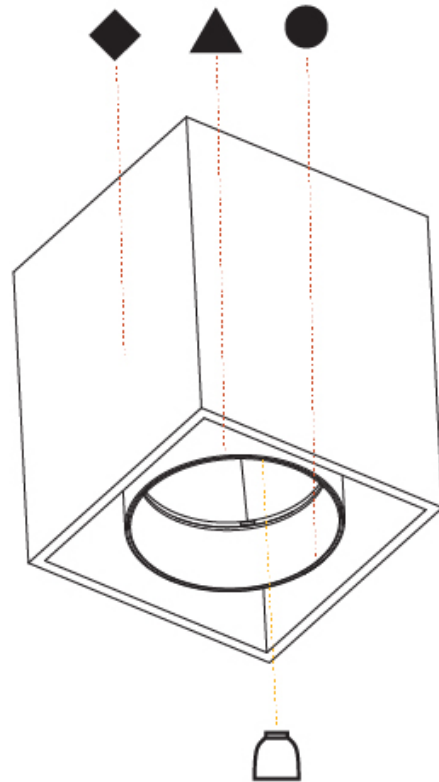

DICE ON SURFACE

A3D106-

PROJECT	_____
TYPE	_____
SPECIFIER	_____
QUANTITY	_____
DATE	_____

A