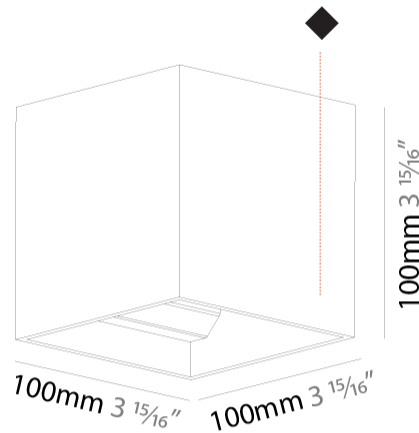

1. To build a product code in our configurator select the specify button on the base model # product page
2. To build a manual product code on this datasheet choose from the options listed below in blue font and add the suffix to the base model #

GENERAL

Series: Dice
Subseries: Dice
Brand: Prolicht
Division: Architectural
Mounting Type: Surface
Mounting Location: Wall
Subcategory: Ambient

PHYSICAL

Shape: Cube
Length (mm): 100
Length (in): 3 15/16
Height (mm): 100
Depth (mm): 100
Height (in): 3 15/16
Depth (in): 3 15/16
Light Distribution: Direct / Indirect
Weight (kg): 0.647
Weight (lbs): 1.423

Fixture Finish: [SSR / BKV / CWI / CRY / HAB / UFT / ITA / RUA / FTG / MYG / LOD / PUS / FRO / FUP / KIA / POP / BLS / SPG / MEY / GOH / GUM / CHC / COM / ABZ / JAG / OBR / MOS / ROR](#)
Fixture Material: Aluminum

ELECTRICAL

Lamp Type: LED (Zhaga Standard)
Input Wattage (W): 7.7
Total Output Wattage (W): 7
Dimming: Non-Dimmable
Driver Included: Yes
Driver Location: Integrated
Driver Type: Constant Current
Driver Class: Class 2
Input Voltage (V): 120
Constant Current (MA): 350
Upon Request: Remote: 0-10Vdc Dimming / Phase Dimming @120Vac only / Non-dimming 120/277Vac

LED

Color Temperature (°K): [2700 / 3000 / 3500 / 4000](#)
Max. Delivered Lumen (lm): 220 / 230 / 235 / 240
CRI: >90 CRI
Lamp Life (hrs): 50000

OPTICAL

RATINGS AND CERTIFICATIONS

Certified By: Certified for North American Standards
IP rating: IP20