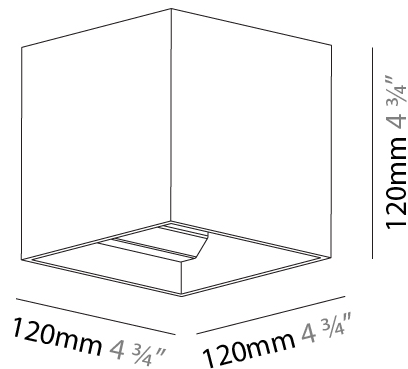

1. To build a product code in our configurator select the specify button on the base model # product page
2. To build a manual product code on this datasheet choose from the options listed below in blue font and add the suffix to the base model #

GENERAL

Series: Dice
Subseries: Dice
Brand: Prolicht
Division: Architectural
Mounting Type: Surface
Mounting Location: Wall
Subcategory: Ambient

PHYSICAL

Shape: Cube
Length (mm): 120
Length (in): 4 ¾
Height (mm): 120
Depth (mm): 120
Height (in): 4 ¾
Depth (in): 4 ¾
Light Distribution: Direct / Indirect
Weight (kg): 0.909
Weight (lbs): 2.0

Fixture Finish: [SSR / BKV / CWI / CRY / HAB / UFT / ITA / RUA / FTG / MYG / LOD / PUS / FRO / FUP / KIA / POP / BLS / SPG / MEY / GOH / GUM / CHC / COM / ABZ / JAG / OBR / MOS / ROR](#)

Fixture Material: Aluminum

ELECTRICAL

Lamp Type: LED (Zhaga Standard)
Input Wattage (W): 7.7
Total Output Wattage (W): 7
Dimming: Non-Dimmable
Driver Included: Yes
Driver Location: Integrated
Driver Type: Constant Current
Driver Class: Class 2
Input Voltage (V): 120
Constant Current (MA): 350
Upon Request: Remote: 0-10Vdc Dimming / Phase Dimming @120Vac only / Non-dimming 120/277Vac

LED

Color Temperature (°K): [2700 / 3000 / 3500 / 4000](#)
Max. Delivered Lumen (lm): 220 / 230 / 235 / 240
CRI: >90 CRI
Efficiency (%): 37
Lamp Life (hrs): 50000

OPTICAL

RATINGS AND CERTIFICATIONS

Certified By: Certified for North American Standards
IP rating: IP20