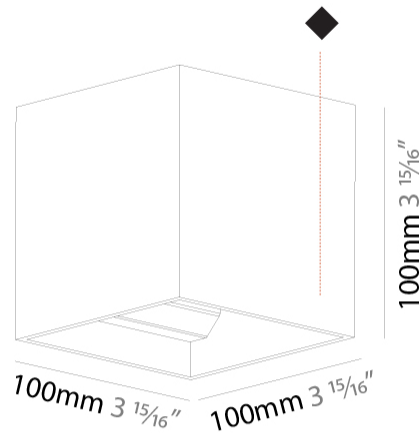

1. To build a product code in our configurator select the specify button on the base model # product page
2. To build a manual product code on this datasheet choose from the options listed below in blue font and add the suffix to the base model #

GENERAL

Series: Dice
Subseries: Dice
Brand: Prolicht
Division: Architectural
Mounting Type: Surface
Mounting Location: Wall
Subcategory: Ambient

PHYSICAL

Shape: Cube
Length (mm): 100
Length (in): 3 ¹⁵/₁₆
Height (mm): 100
Depth (mm): 100
Height (in): 3 ¹⁵/₁₆
Depth (in): 3 ¹⁵/₁₆
Light Distribution: Direct / Indirect
Weight (kg): 0.647
Weight (lbs): 1.423

Fixture Finish: SSR / BKV / CWI / CRY / HAB / LAG / UFT / ITA / RUA / RUR / MIC / FTG / MYG / TWT / LOD / PUS / FRO / FUP / KIA / POP / BLS / SPG / MEY / GOH / GUM / CHC / COM / ABZ / JAG / OBR / MOS / ROR
Fixture Material: Aluminum

ELECTRICAL

Lamp Type: LED (Zhaga Standard)
Input Wattage (W): 7.7
Total Output Wattage (W): 7
Dimming: Non-Dimmable
Driver Included: Yes
Driver Location: Integrated
Driver Type: Constant Current
Driver Class: Class 2
Input Voltage (V): 120
Constant Current (MA): 350
Upon Request: Remote: 0-10Vdc Dimming / Phase Dimming @120Vac only / Non-dimming 120/277Vac

LED

Color Temperature (°K): 2700 / 3000 / 3500 / 4000
Max. Delivered Lumen (lm): 220 / 230 / 235 / 240
CRI: >90 CRI
Lamp Life (hrs): 50000

OPTICAL

RATINGS AND CERTIFICATIONS

Certified By: Certified for North American Standards
IP rating: IP20