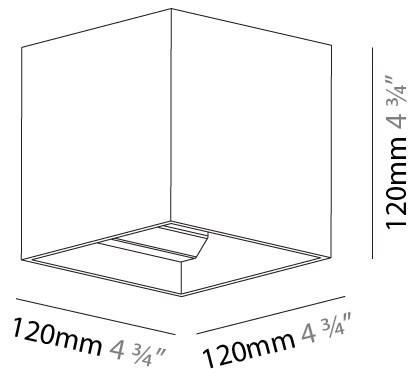

1. To build a product code in our configurator select the specify button on the base model # product page
2. To build a manual product code on this datasheet choose from the options listed below in blue font and add the suffix to the base model #

GENERAL

Series: Dice
Subseries: Dice
Brand: Prolicht
Division: Architectural
Mounting Type: Surface
Mounting Location: Wall
Subcategory: Ambient

PHYSICAL

Shape: Cube
Length (mm): 120
Length (in): 4 3/4
Height (mm): 120
Depth (mm): 120
Height (in): 4 3/4
Depth (in): 4 3/4
Light Distribution: Direct / Indirect
Weight (kg): 0.909
Weight (lbs): 2.0
Fixture Finish: SSR / BKV / CWI / CRY / HAB / LAG / UFT / ITA / RUA / RUR / MIC / FTG / MYG / TWT / LOD / PUS / FRO / FUP / KIA / POP / BLS / SPG / MEY / GOH / GUM / CHC / COM / ABZ / JAG / OBR / MOS / ROR
Fixture Material: Aluminum

ELECTRICAL

Lamp Type: LED (Zhaga Standard)
Input Wattage (W): 7.7
Total Output Wattage (W): 7
Dimming: Non-Dimmable
Driver Included: Yes
Driver Location: Integrated
Driver Type: Constant Current
Driver Class: Class 2
Input Voltage (V): 120
Constant Current (MA): 350
Upon Request: Remote: 0-10Vdc Dimming / Phase Dimming @120Vac only / Non-dimming 120/277Vac

LED

Color Temperature (°K): 2700 / 3000 / 3500 / 4000
Max. Delivered Lumen (lm): 220 / 230 / 235 / 240
CRI: >90 CRI
Efficiency (%): 37
Lamp Life (hrs): 50000

OPTICAL

RATINGS AND CERTIFICATIONS

Certified By: Certified for North American Standards
IP rating: IP20