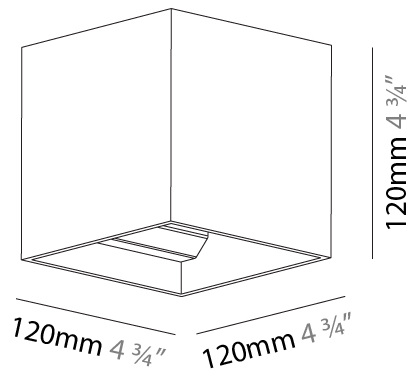

GENERAL

Series: Dice _____

Subseries: Dice _____

Brand: Prolicht _____

Division: Architectural _____

Mounting Type: Surface _____

Mounting Location: Wall _____

Subcategory: Ambient _____

PHYSICAL

Shape: Cube _____

Length (mm): 120 _____

Length (in): 4 3/4 _____

Height (mm): 120 _____

Depth (mm): 120 _____

Height (in): 4 3/4 _____

Depth (in): 4 3/4 _____

Light Distribution: Direct / Indirect _____

Weight (kg): 0.909 _____

Weight (lbs): 2.0 _____

Fixture Finish: [SSR / BKV / CWI / CRY / HAB / UFT / ITA / RUA / FTG / MYG / LOD / PUS / FRO / FUP / KIA / POP / BLS / SPG / MEY / GOH / GUM / CHC / COM / ABZ / JAG / OBR / MOS / ROR](#)

Fixture Material: Aluminum _____

ELECTRICAL

Lamp Type: LED (Zhaga Standard) _____

Input Wattage (W): 7.7 _____

Total Output Wattage (W): 7 _____

Dimming: Non-Dimmable _____

Driver Included: Yes _____

Driver Location: Integrated _____

Driver Type: Constant Current _____

Driver Class: Class 2 _____

Input Voltage (V): 120 _____

Constant Current (MA): 350 _____

Upon Request: Remote: 0-10Vdc Dimming / Phase Dimming @120Vac only / Non-dimming 120/277Vac _____

LED

Color Temperature (°K): [2700 / 3000 / 3500 / 4000](#)

Max. Delivered Lumen (lm): 220 / 230 / 235 / 240 _____

CRI: >90 CRI _____

Efficiency (%): 37 _____

Lamp Life (hrs): 50000 _____

OPTICAL

RATINGS AND CERTIFICATIONS

Certified By: Certified for North American Standards _____

IP rating: IP20 _____