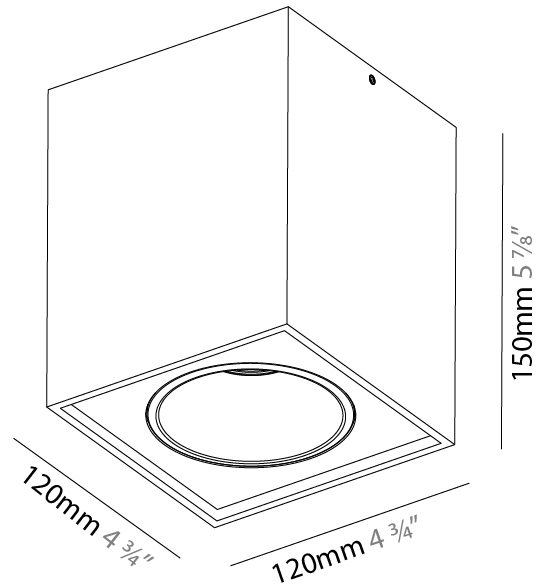

GENERAL

Series: Dice
Subseries: Dice Invader
Brand: Prolicht
Division: Architectural
Mounting Type: Surface
Mounting Location: Ceiling
Subcategory: Ambient

PHYSICAL

Shape: Cube
Length (mm): 120
Length (in): 4 3/4
Width (mm): 120
Width (in): 4 3/4
Height (mm): 150
Height (in): 5 7/8
Light Distribution: Downlight
Weight (kg): 1.53
Weight (lbs): 3.37

Fixture Finish: [SSR / BKV / CWI / CRY / HAB / UFT / ITA / RUA / FTG / MYG / LOD / PUS / FRO / FUP / KIA / POP / BLS / SPG / MEY / GOH / GUM / CHC / COM / ABZ / JAG / OBR / MOS / ROR](#)
Fixture Material: Aluminum Die Cast

ELECTRICAL

Lamp Type: LED (Zhaga Standard)
Input Wattage (W): 10.1
Total Output Wattage (W): 9.8
Dimming: Non-Dimmable
Driver Included: Yes
Driver Location: Integrated
Driver Type: Constant Current
Driver Class: Class 2
Input Voltage (V): 120
Constant Current (MA): 350
Upon Request: 0-10V Dimming / Phase Dimming 120Vac only / Non-dimming 120-277Vac

LED

Number of LEDs: 1
Color Temperature (°K): 2700 / 3000 / 3500 / 4000
Max. Delivered Lumen (lm): 660 / 680 / 715 / 730
CRI: >90 CRI
Efficiency (%): 88
Lamp Life (hrs): 50000

OPTICAL

Reflector°: 20 / 40 / 60

RATINGS AND CERTIFICATIONS

Certified By: Certified for North American Standards
IP rating: IP20