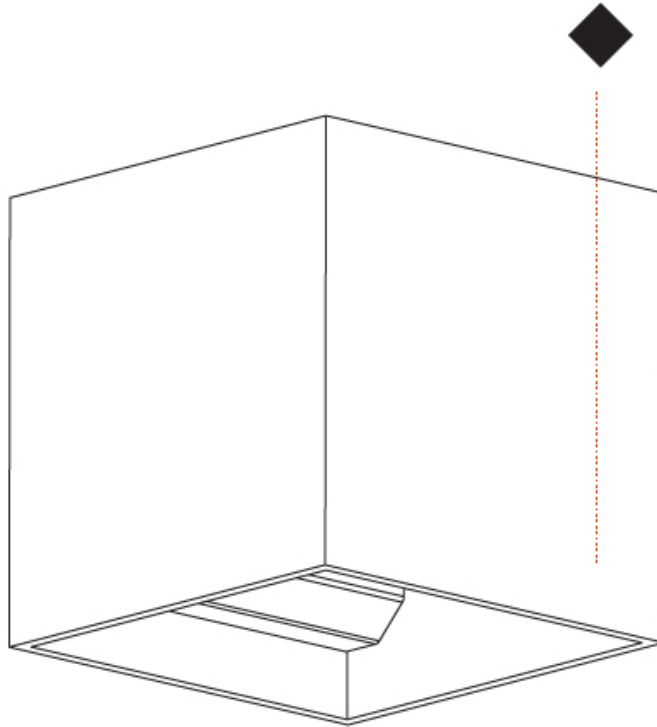

DICE SURFACE

A33252-

PROJECT _____

TYPE _____

SPECIFIER _____

QUANTITY _____

DATE _____

A