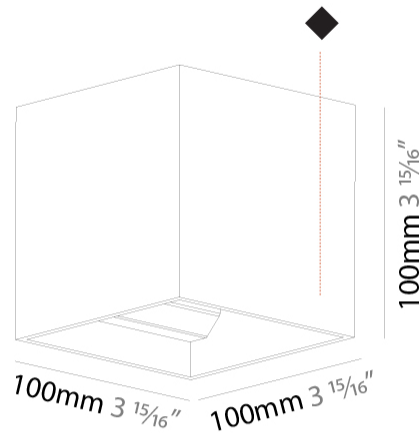

1. To build a product code in our configurator select the specify button on the base model # product page
2. To build a manual product code on this datasheet choose from the options listed below in blue font and add the suffix to the base model #

GENERAL

Series: Dice
Subseries: Dice
Brand: Prolicht
Division: Architectural
Mounting Type: Surface
Mounting Location: Wall
Subcategory: Ambient

PHYSICAL

Shape: Cube
Length (mm): 100
Length (in): 3 ¹⁵/₁₆
Height (mm): 100
Depth (mm): 100
Height (in): 3 ¹⁵/₁₆
Depth (in): 3 ¹⁵/₁₆
Light Distribution: Direct / Indirect
Weight (kg): 0.647
Weight (lbs): 1.423

Fixture Finish: [SSR / BKV / CWI / CRY / HAB / UFT / ITA / RUA / FTG / MYG / LOD / PUS / FRO / FUP / KIA / POP / BLS / SPG / MEY / GOH / GUM / CHC / COM / ABZ / JAG / OBR / MOS / ROR](#)
Fixture Material: Aluminum

ELECTRICAL

Lamp Type: LED (Zhaga Standard)
Input Wattage (W): 7.7
Total Output Wattage (W): 7
Dimming: Non-Dimmable
Driver Included: Yes
Driver Location: Integrated
Driver Type: Constant Current
Driver Class: Class 2
Input Voltage (V): 120
Constant Current (MA): 350
Upon Request: Remote: 0-10Vdc Dimming / Phase Dimming @120Vac only / Non-dimming 120/277Vac

LED

Color Temperature (°K): [2700 / 3000 / 3500 / 4000](#)
Max. Delivered Lumen (lm): 220 / 230 / 235 / 240
CRI: >90 CRI
Lamp Life (hrs): 50000

OPTICAL

RATINGS AND CERTIFICATIONS

Certified By: Certified for North American Standards
IP rating: IP20