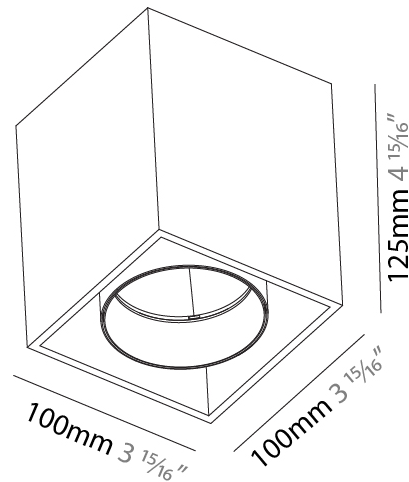

1. To build a product code in our configurator select the specify button on the base model # product page
2. To build a manual product code on this datasheet choose from the options listed below in blue font and add the suffix to the base model #

GENERAL

Series: Dice
Subseries: Dice ON
Brand: Prolicht
Division: Architectural
Mounting Type: Surface
Mounting Location: Ceiling
Subcategory: Ambient

PHYSICAL

Shape: Cube
Length (mm): 100
Length (in): 3 ¹⁵/₁₆
Width (mm): 100
Width (in): 3 ¹⁵/₁₆
Height (mm): 125
Height (in): 4 ¹⁵/₁₆
Light Distribution: Downlight
Weight (kg): 0.87
Weight (lbs): 1.92

Fixture Finish: SSR / BKV / CWI / CRY / HAB / UFT / ITA / RUA / FTG / MYG / LOD / PUS / FRO / FUP / KIA / POP / BLS / SPG / MEY / GOH / GUM / CHC / COM / ABZ / JAG / OBR / MOS / ROR
Fixture Material: Aluminum Die Cast

ELECTRICAL

Lamp Type: LED (Zhaga Standard)
Input Wattage (W): 10.1
Total Output Wattage (W): 9.25
Dimming: Tri-Mode (Non-Dimming and Phase Dimming (120Vac only) and 0-10V Dimming)
Driver Included: Yes
Driver Location: Integrated
Driver Type: Constant Current - Universal
Driver Class: Class 2
Input Voltage (V): 120 - 277
Constant Current (MA): 250

LED

Color Temperature (°K): 2700 / 3000 / 3500 / 4000
Max. Delivered Lumen (lm): 660 / 680 / 715 / 730
CRI: >90 CRI
Lamp Life (hrs): 50000

OPTICAL

Reflector^o: 14 / 19 / 36

RATINGS AND CERTIFICATIONS

Certified By: Certified for North American Standards
IP rating: IP20