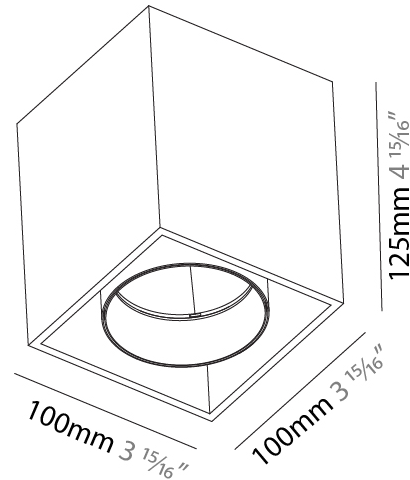

1. To build a product code in our configurator select the specify button on the base model # product page
2. To build a manual product code on this datasheet choose from the options listed below in blue font and add the suffix to the base model #

GENERAL

Series: Dice
Subseries: Dice ON
Partner: Prolicht
Division: Architectural
Installation: Surface
Product Type: Ceiling Surface
Mounting Location: Ceiling
Light Distribution: Downlight

PHYSICAL

Shape: Cube
Length (mm): 100
Length (in): 3 15/16
Width (mm): 100
Width (in): 3 15/16
Height (mm): 125
Height (in): 4 15/16
Weight (kg): 0.87
Weight (lbs): 1.92

Fixture Finish: [SSR / BKV / CWI / CRY / HAB / UFT / ITA / RUA / FTG / MYG / LOD / PUS / FRO / FUP / KIA / POP / BLS / SPG / MEY / GOH / CHC / COM / ABZ / JAG / OBR / MOS / ROR](#)
Fixture Material: Aluminum Die Cast

ELECTRICAL

Lamp Type: LED (Zhaga Standard)
Input Wattage (W): 10.1
Total Output Wattage (W): 9.25
Dimming: Tri-Mode (Non-Dimming and Phase Dimming (120Vac only) and 0-10V Dimming)
Driver Included: Yes
Driver Location: Integrated
Driver Type: Constant Current - Universal
Driver Class: Class 2
Input Voltage (V): 120 - 277
Constant Current (MA): 250

LED

Color Temperature (°K): 2700 / 3000 / 3500 / 4000
Max. Delivered Lumen (lm): 660 / 680 / 715 / 730
CRI: >90 CRI
Lamp Life (hrs): 50000

OPTICAL

Reflector°: 14 / 19 / 36

RATINGS AND CERTIFICATIONS

Certified By: Certified for North American Standards
IP rating: IP20