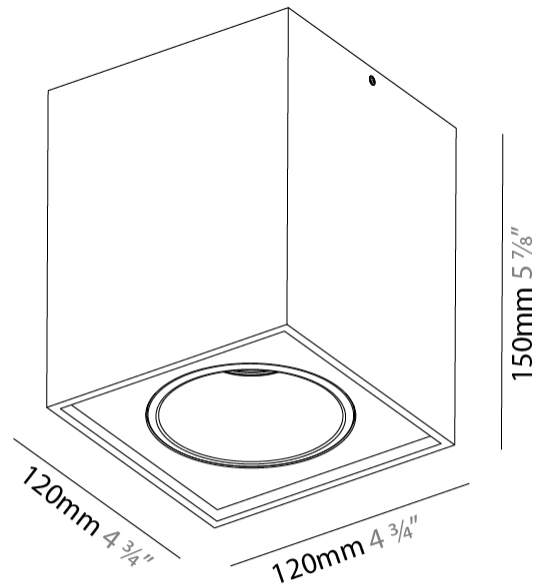

1. To build a product code in our configurator select the specify button on the base model # product page
2. To build a manual product code on this datasheet choose from the options listed below in blue font and add the suffix to the base model #

GENERAL

Series: Dice
Subseries: Dice Invader
Partner: Prolicht
Division: Architectural
Installation: Surface
Product Type: Ceiling Surface
Mounting Location: Ceiling
Light Distribution: Downlight

PHYSICAL

Shape: Cube
Length (mm): 120
Length (in): 4 ¾
Width (mm): 120
Width (in): 4 ¾
Height (mm): 150
Height (in): 5 ⅞
Weight (kg): 1.53
Weight (lbs): 3.37

Fixture Finish: SSR / BKV / CWI / CRY / HAB / UFT / ITA / RUA / FTG / MYG / LOD / PUS / FRO / FUP / KIA / POP / BLS / SPG / MEY / GOH / CHC / COM / ABZ / JAG / OBR / MOS / ROR

Fixture Material: Aluminum Die Cast

ELECTRICAL

Lamp Type: LED (Zhaga Standard)
Input Wattage (W): 10.1
Total Output Wattage (W): 9.8
Dimming: Non-Dimmable
Driver Included: Yes
Driver Location: Integrated
Driver Type: Constant Current
Driver Class: Class 2
Input Voltage (V): 120
Constant Current (MA): 350
Upon Request: 0-10V Dimming / Phase Dimming 120Vac only / Non-dimming 120-277Vac

LED

Number of LEDs: 1
Color Temperature (°K): 2700 / 3000 / 3500 / 4000
Max. Delivered Lumen (lm): 660 / 680 / 715 / 730
CRI: >90 CRI
Efficiency (%): 88
Lamp Life (hrs): 50000

OPTICAL

Reflector: 20 / 40 / 60

RATINGS AND CERTIFICATIONS

Certified By: Certified for North American Standards
IP rating: IP20