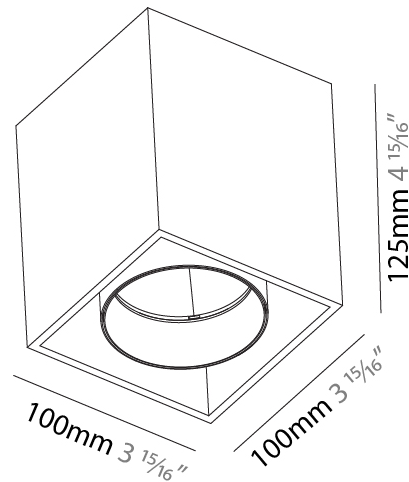

1. To build a product code in our configurator select the specify button on the base model # product page
2. To build a manual product code on this datasheet choose from the options listed below in blue font and add the suffix to the base model #

GENERAL

Series: Dice
Subseries: Dice ON
Partner: Prolicht
Division: Architectural
Installation: Surface
Product Type: Ceiling Surface
Mounting Location: Ceiling
Light Distribution: Downlight

PHYSICAL

Shape: Cube
Length (mm): 100
Length (in): 3 ¹⁵/₁₆
Width (mm): 100
Width (in): 3 ¹⁵/₁₆
Height (mm): 125
Height (in): 4 ¹⁵/₁₆
Weight (kg): 0.87
Weight (lbs): 1.92

Fixture Finish: [SSR / BKV / CWI / CRY / HAB / UFT / ITA / RUA / FTG / MYG / LOD / PUS / FRO / FUP / KIA / POP / BLS / SPG / MEY / GOH / CHC / COM / ABZ / JAG / OBR / MOS / ROR](#)

Fixture Material: Aluminum Die Cast

ELECTRICAL

Lamp Type: LED (Zhaga Standard)
Input Wattage (W): 10.1
Total Output Wattage (W): 9.25
Dimming: Tri-Mode (Non-Dimming and Phase Dimming (120Vac only) and 0-10V Dimming)
Driver Included: Yes
Driver Location: Integrated
Driver Type: Constant Current - Universal
Driver Class: Class 2
Input Voltage (V): 120 - 277
Constant Current (MA): 250

LED

Color Temperature (°K): 2700 / 3000 / 3500 / 4000
Max. Delivered Lumen (lm): 660 / 680 / 715 / 730
CRI: >90 CRI
Lamp Life (hrs): 50000

OPTICAL

Reflector°: 14 / 19 / 36

RATINGS AND CERTIFICATIONS

Certified By: Certified for North American Standards
IP rating: IP20