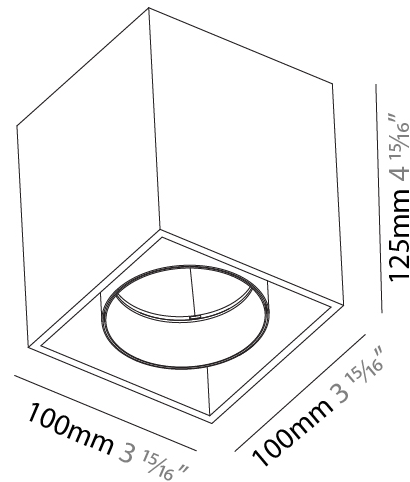

1. To build a product code in our configurator select the specify button on the base model # product page
2. To build a manual product code on this datasheet choose from the options listed below in blue font and add the suffix to the base model #

GENERAL

Series: Dice
Subseries: Dice ON
Brand: Prolicht
Division: Architectural
Mounting Type: Surface
Mounting Location: Ceiling
Subcategory: Ambient

PHYSICAL

Shape: Cube
Length (mm): 100
Length (in): 3 15/16
Width (mm): 100
Width (in): 3 15/16
Height (mm): 125
Height (in): 4 15/16
Light Distribution: Downlight
Weight (kg): 0.87
Weight (lbs): 1.92

Fixture Finish: [SSR / BKV / CWI / CRY / HAB / UFT / ITA / RUA / FTG / MYG / LOD / PUS / FRO / FUP / KIA / POP / BLS / SPG / MEY / GOH / GUM / CHC / COM / ABZ / JAG / OBR / MOS / ROR](#)

Fixture Material: Aluminum Die Cast

ELECTRICAL

Lamp Type: LED (Zhaga Standard)
Input Wattage (W): 10.1
Total Output Wattage (W): 9.25
Dimming: Tri-Mode (Non-Dimming and Phase Dimming (120Vac only) and 0-10V Dimming)
Driver Included: Yes
Driver Location: Integrated
Driver Type: Constant Current - Universal
Driver Class: Class 2
Input Voltage (V): 120 - 277
Constant Current (MA): 250

LED

Color Temperature (°K): 2700 / 3000 / 3500 / 4000
Max. Delivered Lumen (lm): 660 / 680 / 715 / 730
CRI: >90 CRI
Lamp Life (hrs): 50000

OPTICAL

Reflector°: 14 / 19 / 36

RATINGS AND CERTIFICATIONS

Certified By: Certified for North American Standards
IP rating: IP20