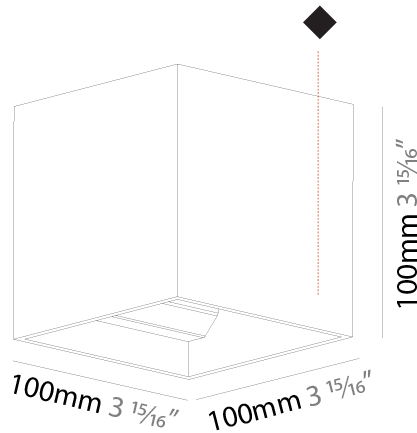

PROJECT
TYPE
SPECIFIER
QUANTITY
DATE

DICE SURFACE

A33252- : A33252-30K-01

base number

1. To build a product code in our configurator select the specify button on the base model # product page
2. To build a manual product code on this datasheet choose from the options listed below in blue font and add the suffix to the base model #

GENERAL

Series: Dice
Partner: Prolicht
Division: Architectural
Installation: Surface
Product Type: Wall Surface
Mounting Location: Wall
Light Distribution: Direct / Indirect

PHYSICAL

Shape: Cube
Length (mm): 100
Length (in): 3 15/16
Width (mm): 100
Width (in): 3 15/16
Height (mm): 100
Height (in): 3 15/16
Weight (kg): 1.423
Weight (lbs): 3.14
Fixture Material: Aluminum

ELECTRICAL

Lamp Type: LED (Zhaga Standard)
Input Wattage (W): 7.7
Total Output Wattage (W): 7
Driver Included: Yes
Driver Location: Integrated
Driver Type: Constant Current
Driver Class: Class 2
Input Voltage (V): 120
Constant Current (MA): 350

LED

Number of LEDs: 1
Color Temperature (°K): 3000
Max. Delivered Lumen (lm): 230
CRI: >90 CRI
Lamp Life (hrs): 50000

OPTICAL

RATINGS AND CERTIFICATIONS

Certified By: Certified for North American Standards
IP rating: IP20