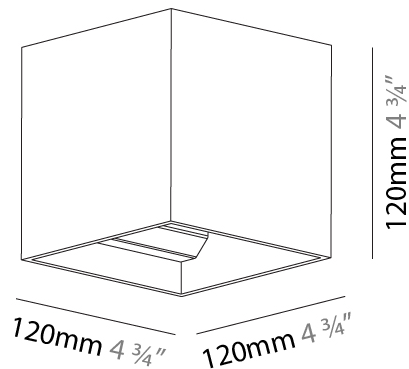

1. To build a product code in our configurator select the specify button on the base model # product page
2. To build a manual product code on this datasheet choose from the options listed below in blue font and add the suffix to the base model #

GENERAL

Series: Dice
Subseries: Dice
Partner: Prolicht
Division: Architectural
Installation: Surface
Product Type: Wall Surface
Mounting Location: Wall
Light Distribution: Direct / Indirect

PHYSICAL

Shape: Cube
Length (mm): 120
Length (in): 4 3/4
Height (mm): 120
Depth (mm): 120
Height (in): 4 3/4
Depth (in): 4 3/4
Weight (kg): 0.909
Weight (lbs): 2.0

Fixture Finish: SSR / BKV / CWI / CRY / HAB / UFT / ITA / RUA / FTG / MYG / LOD / PUS / FRO / FUP / KIA / POP / BLS / SPG / MEY / GOH / CHC / COM / ABZ / JAG / OBR / MOS / ROR
Fixture Material: Aluminum

ELECTRICAL

Lamp Type: LED (Zhaga Standard)
Input Wattage (W): 7.7
Total Output Wattage (W): 7
Dimming: Non-Dimmable
Driver Included: Yes
Driver Location: Integrated
Driver Type: Constant Current
Driver Class: Class 2
Input Voltage (V): 120
Constant Current (MA): 350
Upon Request: Remote: 0-10Vdc Dimming / Phase Dimming @120Vac only / Non-dimming 120/277Vac

LED

Color Temperature (°K): 2700 / 3000 / 3500 / 4000
Max. Delivered Lumen (lm): 220 / 230 / 235 / 240
CRI: >90 CRI
Efficiency (%): 37
Lamp Life (hrs): 50000

OPTICAL

RATINGS AND CERTIFICATIONS

Certified By: Certified for North American Standards
IP rating: IP20