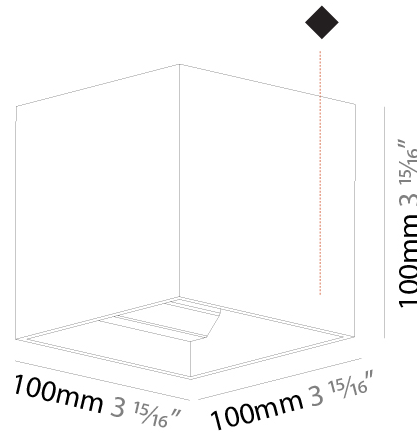

PROJECT
TYPE
SPECIFIER
QUANTITY
DATE

DICE SURFACE

A33252- : A33252-30K-01

base number

1. To build a product code in our configurator select the specify button on the base model # product page
2. To build a manual product code on this datasheet choose from the options listed below in blue font and add the suffix to the base model #

GENERAL

Series: Dice
Partner: Prolicht
Division: Architectural
Installation: Surface
Product Type: Wall Surface
Mounting Location: Wall
Light Distribution: Direct / Indirect

PHYSICAL

Shape: Cube
Length (mm): 100
Length (in): 3 15/16
Width (mm): 100
Width (in): 3 15/16
Height (mm): 100
Height (in): 3 15/16
Weight (kg): 1.423
Weight (lbs): 3.14
Fixture Material: Aluminum

ELECTRICAL

Lamp Type: LED (Zhaga Standard)
Input Wattage (W): 7.7
Total Output Wattage (W): 7
Driver Included: Yes
Driver Location: Integrated
Driver Type: Constant Current
Driver Class: Class 2
Input Voltage (V): 120
Constant Current (MA): 350

LED

Number of LEDs: 1
Color Temperature (°K): 3000
Max. Delivered Lumen (lm): 230
CRI: >90 CRI
Lamp Life (hrs): 50000

OPTICAL

RATINGS AND CERTIFICATIONS

Certified By: Certified for North American Standards
IP rating: IP20