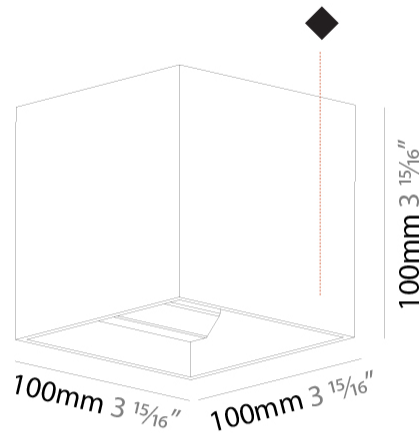

1. To build a product code in our configurator select the specify button on the base model # product page
2. To build a manual product code on this datasheet choose from the options listed below in blue font and add the suffix to the base model #

GENERAL

Series: Dice
Subseries: Dice
Partner: Prolicht
Division: Architectural
Installation: Surface
Product Type: Wall Surface
Mounting Location: Wall
Light Distribution: Direct / Indirect

PHYSICAL

Shape: Cube
Length (mm): 100
Length (in): 3 15/16
Height (mm): 100
Depth (mm): 100
Height (in): 3 15/16
Depth (in): 3 15/16
Weight (kg): 0.647
Weight (lbs): 1.423

Fixture Finish: SSR / BKV / CWI / CRY / HAB / UFT / ITA / RUA / FTG / MYG / LOD / PUS / FRO / FUP / KIA / POP / BLS / SPG / MEY / GOH / CHC / COM / ABZ / JAG / OBR / MOS / ROR
Fixture Material: Aluminum

ELECTRICAL

Lamp Type: LED (Zhaga Standard)
Input Wattage (W): 7.7
Total Output Wattage (W): 7
Dimming: Non-Dimmable
Driver Included: Yes
Driver Location: Integrated
Driver Type: Constant Current
Driver Class: Class 2
Input Voltage (V): 120
Constant Current (MA): 350
Upon Request: Remote: 0-10Vdc Dimming / Phase Dimming @120Vac only / Non-dimming 120/277Vac

LED

Color Temperature (°K): 2700 / 3000 / 3500 / 4000
Max. Delivered Lumen (lm): 220 / 230 / 235 / 240
CRI: >90 CRI
Lamp Life (hrs): 50000

OPTICAL

RATINGS AND CERTIFICATIONS

Certified By: Certified for North American Standards
IP rating: IP20