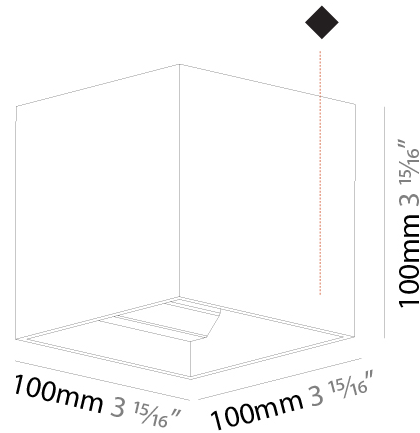

PROJECT
TYPE
SPECIFIER
QUANTITY
DATE

DICE SURFACE

A33252- : A33252-30K-01

base number

1. To build a product code in our configurator select the specify button on the base model # product page
2. To build a manual product code on this datasheet choose from the options listed below in blue font and add the suffix to the base model #

GENERAL

Series: Dice
Partner: Prolicht
Division: Architectural
Installation: Surface
Product Type: Wall Surface
Mounting Location: Wall
Light Distribution: Direct / Indirect

PHYSICAL

Shape: Cube
Length (mm): 100
Length (in): 3 ¹⁵/₁₆
Width (mm): 100
Width (in): 3 ¹⁵/₁₆
Height (mm): 100
Height (in): 3 ¹⁵/₁₆
Weight (kg): 1.423
Weight (lbs): 3.14
Fixture Material: Aluminum

ELECTRICAL

Lamp Type: LED (Zhaga Standard)
Input Wattage (W): 7.7
Total Output Wattage (W): 7
Driver Included: Yes
Driver Location: Integrated
Driver Type: Constant Current
Driver Class: Class 2
Input Voltage (V): 120
Constant Current (MA): 350

LED

Number of LEDs: 1
Color Temperature (°K): 3000
Max. Delivered Lumen (lm): 230
CRI: >90 CRI
Lamp Life (hrs): 50000

OPTICAL

RATINGS AND CERTIFICATIONS

Certified By: Certified for North American Standards
IP rating: IP20