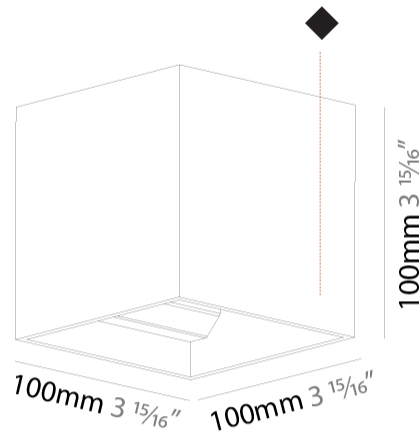

base number   Color   Finishes
Temperature   (Diamond)

1. To build a product code in our configurator select the specify button on the base model # product page
2. To build a manual product code on this datasheet choose from the options listed below in blue font and add the suffix to the base model #

GENERAL

Series: Dice
Subseries: Dice
Brand: Prolicht
Division: Architectural
Mounting Type: Surface
Mounting Location: Wall
Subcategory: Ambient

PHYSICAL

Shape: Cube
Length (mm): 100
Length (in): 3 15/16
Height (mm): 100
Depth (mm): 100
Height (in): 3 15/16
Depth (in): 3 15/16
Light Distribution: Direct / Indirect
Weight (kg): 0.647
Weight (lbs): 1.423

Fixture Finish: SSR / BKV / CWI / CRY / HAB / UFT / ITA / RUA / FTG / MYG / LOD / PUS / FRO / FUP / KIA / POP / BLS / SPG / MEY / GOH / GUM / CHC / COM / ABZ / JAG / OBR / MOS / ROR

Fixture Material: Aluminum

ELECTRICAL

Lamp Type: LED (Zhaga Standard)
Input Wattage (W): 7.7
Total Output Wattage (W): 7
Dimming: Non-Dimmable
Driver Included: Yes
Driver Location: Integrated
Driver Type: Constant Current
Driver Class: Class 2
Input Voltage (V): 120
Constant Current (MA): 350
Upon Request: Remote: 0-10Vdc Dimming / Phase Dimming @120Vac only / Non-dimming 120/277Vac

LED

Color Temperature (°K): 2700 / 3000 / 3500 / 4000
Max. Delivered Lumen (lm): 220 / 230 / 235 / 240
CRI: >90 CRI
Lamp Life (hrs): 50000

OPTICAL

RATINGS AND CERTIFICATIONS

Certified By: Certified for North American Standards
IP rating: IP20