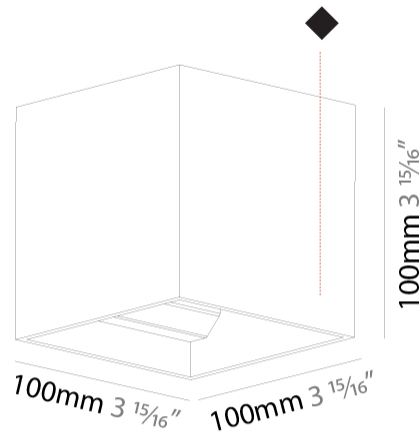

1. To build a product code in our configurator select the specify button on the base model # product page
2. To build a manual product code on this datasheet choose from the options listed below in blue font and add the suffix to the base model #

GENERAL

Series: Dice
Subseries: Dice
Brand: Prolicht
Division: Architectural
Mounting Type: Surface
Mounting Location: Wall
Subcategory: Ambient

PHYSICAL

Shape: Cube
Length (mm): 100
Length (in): 3 ¹⁵/₁₆
Height (mm): 100
Depth (mm): 100
Height (in): 3 ¹⁵/₁₆
Depth (in): 3 ¹⁵/₁₆
Light Distribution: Direct / Indirect
Weight (kg): 0.647
Weight (lbs): 1.423
Fixture Finish: [SSR / BKV / CWI / CRY / HAB / UFT / ITA / RUA / FTG / MYG / LOD / PUS / FRO / FUP / KIA / POP / BLS / SPG / MEY / GOH / GUM / CHC / COM / ABZ / JAG / OBR / MOS / ROR](#)
Fixture Material: Aluminum

ELECTRICAL

Lamp Type: LED (Zhaga Standard)
Input Wattage (W): 7.7
Total Output Wattage (W): 7
Dimming: Non-Dimmable
Driver Included: Yes
Driver Location: Integrated
Driver Type: Constant Current
Driver Class: Class 2
Input Voltage (V): 120
Constant Current (MA): 350
Upon Request: Remote: 0-10Vdc Dimming / Phase Dimming @120Vac only / Non-dimming 120/277Vac

LED

Color Temperature (°K): [2700 / 3000 / 3500 / 4000](#)
Max. Delivered Lumen (lm): [220 / 230 / 235 / 240](#)
CRI: >90 CRI
Lamp Life (hrs): 50000

OPTICAL

RATINGS AND CERTIFICATIONS

Certified By: Certified for North American Standards
IP rating: IP20