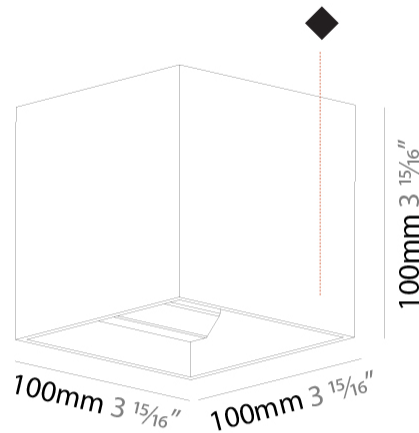

base number   Color   Finishes
Temperature   (Diamond)

1. To build a product code in our configurator select the specify button on the base model # product page
2. To build a manual product code on this datasheet choose from the options listed below in blue font and add the suffix to the base model #

GENERAL

Series: Dice
Subseries: Dice
Brand: Prolicht
Division: Architectural
Mounting Type: Surface
Mounting Location: Wall
Subcategory: Ambient

PHYSICAL

Shape: Cube
Length (mm): 100
Length (in): 3 ¹⁵/₁₆
Height (mm): 100
Depth (mm): 100
Height (in): 3 ¹⁵/₁₆
Depth (in): 3 ¹⁵/₁₆
Light Distribution: Direct / Indirect
Weight (kg): 0.647
Weight (lbs): 1.423

Fixture Finish: [SSR / BKV / CWI / CRY / HAB / UFT / ITA / RUA / FTG / MYG / LOD / PUS / FRO / FUP / KIA / POP / BLS / SPG / MEY / GOH / GUM / CHC / COM / ABZ / JAG / OBR / MOS / ROR](#)
Fixture Material: Aluminum

ELECTRICAL

Lamp Type: LED (Zhaga Standard)
Input Wattage (W): 7.7
Total Output Wattage (W): 7
Dimming: Non-Dimmable
Driver Included: Yes
Driver Location: Integrated
Driver Type: Constant Current
Driver Class: Class 2
Input Voltage (V): 120
Constant Current (MA): 350
Upon Request: Remote: 0-10Vdc Dimming / Phase Dimming @120Vac only / Non-dimming 120/277Vac

LED

Color Temperature (°K): [2700 / 3000 / 3500 / 4000](#)
Max. Delivered Lumen (lm): 220 / 230 / 235 / 240
CRI: >90 CRI
Lamp Life (hrs): 50000

OPTICAL

RATINGS AND CERTIFICATIONS

Certified By: Certified for North American Standards
IP rating: IP20