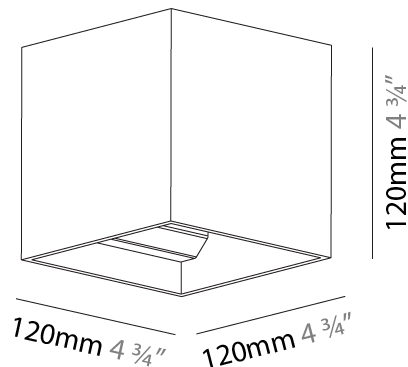

1. To build a product code in our configurator select the specify button on the base model # product page
2. To build a manual product code on this datasheet choose from the options listed below in blue font and add the suffix to the base model #

GENERAL

Series: Dice
Subseries: Dice
Brand: Prolicht
Division: Architectural
Mounting Type: Surface
Mounting Location: Wall
Subcategory: Ambient

PHYSICAL

Shape: Cube
Length (mm): 120
Length (in): 4 ¾
Height (mm): 120
Depth (mm): 120
Height (in): 4 ¾
Depth (in): 4 ¾
Light Distribution: Direct / Indirect
Weight (kg): 0.909
Weight (lbs): 2.0
Fixture Finish: [SSR / BKV / CWI / CRY / HAB / UFT / ITA / RUA / FTG / MYG / LOD / PUS / FRO / FUP / KIA / POP / BLS / SPG / MEY / GOH / GUM / CHC / COM / ABZ / JAG / OBR / MOS / ROR](#)
Fixture Material: Aluminum

ELECTRICAL

Lamp Type: LED (Zhaga Standard)
Input Wattage (W): 7.7
Total Output Wattage (W): 7
Dimming: Non-Dimmable
Driver Included: Yes
Driver Location: Integrated
Driver Type: Constant Current
Driver Class: Class 2
Input Voltage (V): 120
Constant Current (MA): 350
Upon Request: Remote: 0-10Vdc Dimming / Phase Dimming @120Vac only / Non-dimming 120/277Vac

LED

Color Temperature (°K): [2700 / 3000 / 3500 / 4000](#)
Max. Delivered Lumen (lm): 220 / 230 / 235 / 240
CRI: >90 CRI
Efficiency (%): 37
Lamp Life (hrs): 50000

OPTICAL

RATINGS AND CERTIFICATIONS

Certified By: Certified for North American Standards
IP rating: IP20