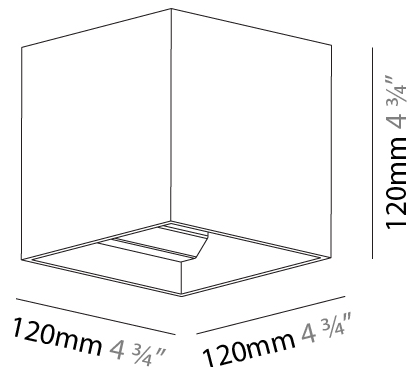

1. To build a product code in our configurator select the specify button on the base model # product page
2. To build a manual product code on this datasheet choose from the options listed below in blue font and add the suffix to the base model #

GENERAL

Series: Dice
Subseries: Dice
Brand: Prolicht
Division: Architectural
Mounting Type: Surface
Mounting Location: Wall
Subcategory: Ambient

PHYSICAL

Shape: Cube
Length (mm): 120
Length (in): 4 3/4
Height (mm): 120
Depth (mm): 120
Height (in): 4 3/4
Depth (in): 4 3/4
Light Distribution: Direct / Indirect
Weight (kg): 0.909
Weight (lbs): 2.0
Fixture Finish: [SSR / BKV / CWI / CRY / HAB / UFT / ITA / RUA / FTG / MYG / LOD / PUS / FRO / FUP / KIA / POP / BLS / SPG / MEY / GOH / GUM / CHC / COM / ABZ / JAG / OBR / MOS / ROR](#)
Fixture Material: Aluminum

ELECTRICAL

Lamp Type: LED (Zhaga Standard)
Input Wattage (W): 7.7
Total Output Wattage (W): 7
Dimming: Non-Dimmable
Driver Included: Yes
Driver Location: Integrated
Driver Type: Constant Current
Driver Class: Class 2
Input Voltage (V): 120
Constant Current (MA): 350
Upon Request: Remote: 0-10Vdc Dimming / Phase Dimming @120Vac only / Non-dimming 120/277Vac

LED

Color Temperature (°K): [2700 / 3000 / 3500 / 4000](#)
Max. Delivered Lumen (lm): 220 / 230 / 235 / 240
CRI: >90 CRI
Efficiency (%): 37
Lamp Life (hrs): 50000

OPTICAL

RATINGS AND CERTIFICATIONS

Certified By: Certified for North American Standards
IP rating: IP20