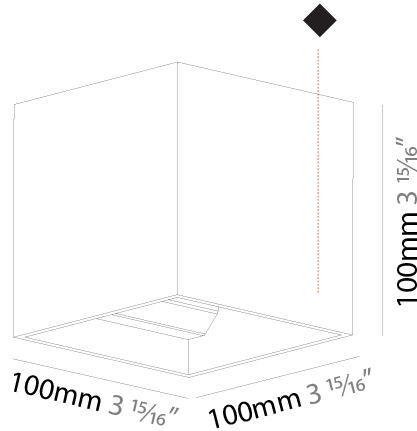

DICE SURFACE

A33252- : A33252-30K-01

base number

1. To build a product code in our configurator select the specify button on the base model # product page
2. To build a manual product code on this datasheet choose from the options listed below in blue font and add the suffix to the base model #

GENERAL

Series: Dice
Partner: Prolicht
Division: Architectural
Installation: Surface
Product Type: Wall Surface
Mounting Location: Wall
Light Distribution: Direct / Indirect

PHYSICAL

Shape: Cube
Length (mm): 100
Length (in): 3 15/16
Width (mm): 100
Width (in): 3 15/16
Height (mm): 100
Height (in): 3 15/16
Weight (kg): 1.423
Weight (lbs): 3.14
Fixture Material: Aluminum

ELECTRICAL

Lamp Type: LED (Zhaga Standard)
Input Wattage (W): 7.7
Total Output Wattage (W): 7
Driver Included: Yes
Driver Location: Integrated
Driver Type: Constant Current
Driver Class: Class 2
Input Voltage (V): 120
Constant Current (MA): 350

LED

Number of LEDs: 1
Color Temperature (°K): 3000
Max. Delivered Lumen (lm): 230
CRI: >90 CRI
Lamp Life (hrs): 50000

OPTICAL

RATINGS AND CERTIFICATIONS

Certified By: Certified for North American Standards
IP rating: IP20