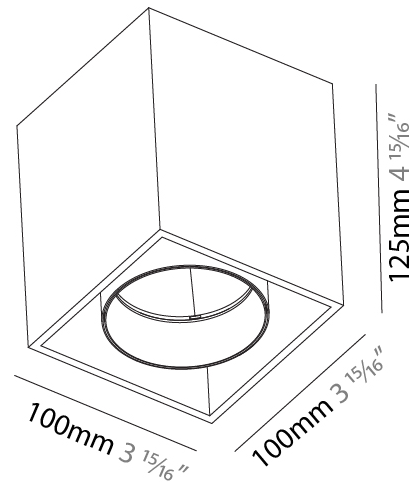

1. To build a product code in our configurator select the specify button on the base model # product page
2. To build a manual product code on this datasheet choose from the options listed below in blue font and add the suffix to the base model #

GENERAL

Series: Dice
Subseries: Dice ON
Partner: Prolicht
Division: Architectural
Installation: Surface
Product Type: Ceiling Surface
Mounting Location: Ceiling
Light Distribution: Downlight

PHYSICAL

Shape: Cube
Length (mm): 100
Length (in): 3 ¹⁵/₁₆
Width (mm): 100
Width (in): 3 ¹⁵/₁₆
Height (mm): 125
Height (in): 4 ¹⁵/₁₆
Weight (kg): 0.87
Weight (lbs): 1.92

Fixture Finish: [SSR / BKV / CWI / CRY / HAB / UFT / ITA / RUA / FTG / MYG / LOD / PUS / FRO / FUP / KIA / POP / BLS / SPG / MEY / GOH / CHC / COM / ABZ / JAG / OBR / MOS / ROR](#)
Fixture Material: Aluminum Die Cast

ELECTRICAL

Lamp Type: LED (Zhaga Standard)
Input Wattage (W): 10.1
Total Output Wattage (W): 9.25
Dimming: Tri-Mode (Non-Dimming and Phase Dimming (120Vac only) and 0-10V Dimming)
Driver Included: Yes
Driver Location: Integrated
Driver Type: Constant Current - Universal
Driver Class: Class 2
Input Voltage (V): 120 - 277
Constant Current (MA): 250

LED

Color Temperature (°K): 2700 / 3000 / 3500 / 4000
Max. Delivered Lumen (lm): 660 / 680 / 715 / 730
CRI: >90 CRI
Lamp Life (hrs): 50000

OPTICAL

Reflector°: 14 / 19 / 36

RATINGS AND CERTIFICATIONS

Certified By: Certified for North American Standards
IP rating: IP20